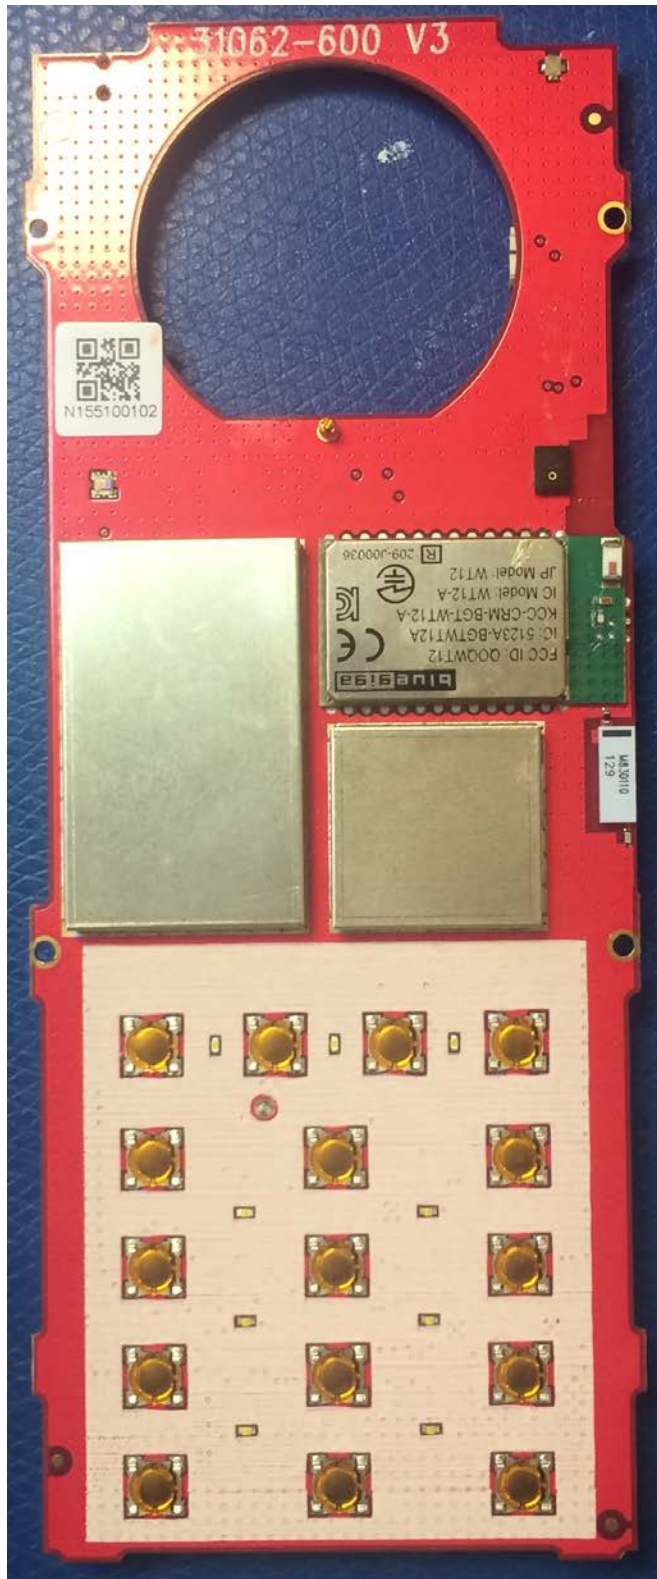

APPLICANT: SILICON LABORATORIES FINLAND OY

FCC ID: QQQWT12 – INTEGRATING THE BT MODULE INTO RELM RADIO'S FCC ID: K95KNGP500

INTERNAL PHOTOS WITH BT

TOP WITH SHIELDS

TOP NO SHIELDS

BOTTOM VIEW – WITH SHIELDS

BOTTOM VIEW – NO SHIELDS – WITH BT SHOWN