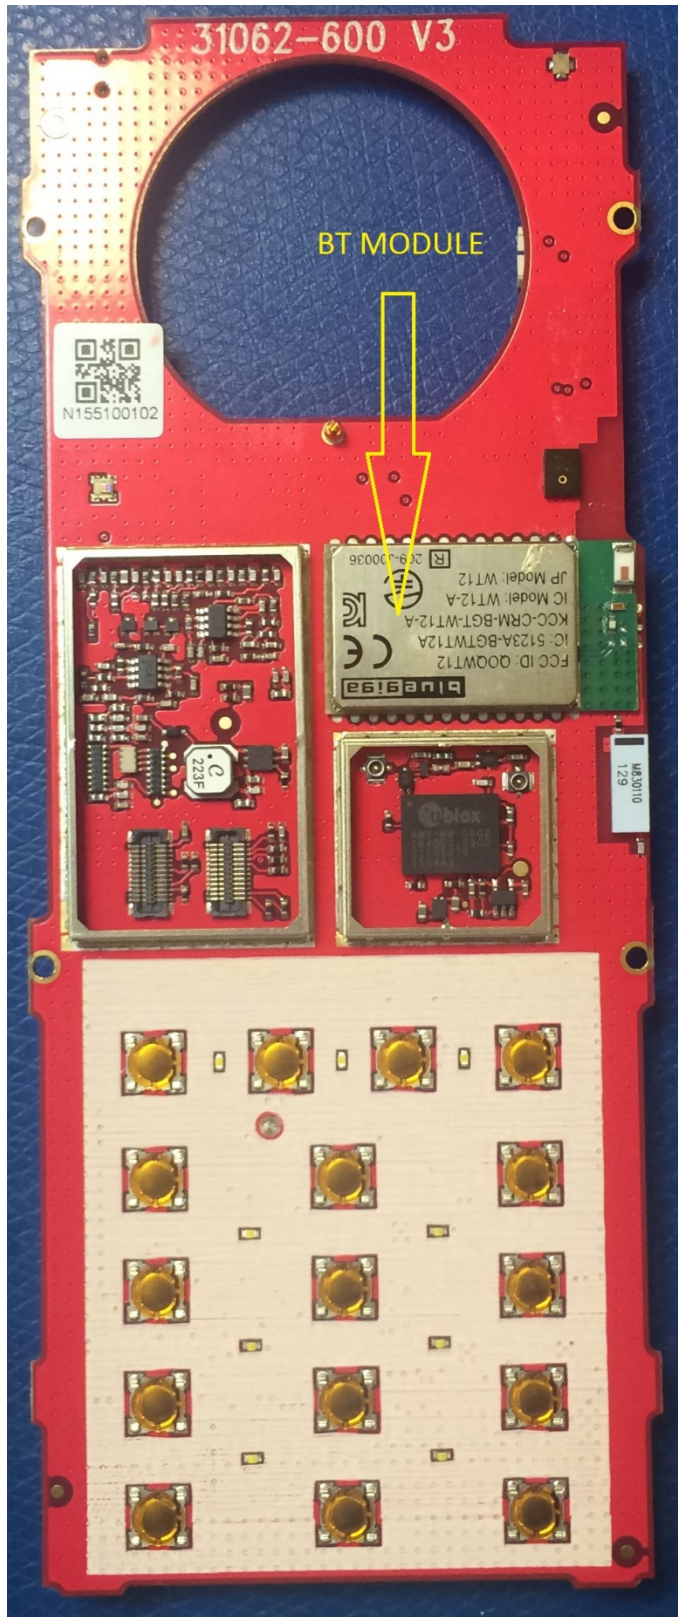

APPLICANT: SILICON LABORATORIES FINLAND OY

FCC ID: QQQWT12 – INTEGRATING THE BT MODULE INTO RELM RADIO'S FCC ID: K95KNGP500

INTERNAL PHOTOS WITH BT

TOP WITH SHIELDS

TOP NO SHIELDS

BOTTOM VIEW – WITH SHIELDS

BOTTOM VIEW – NO SHIELDS – WITH BT SHOWN