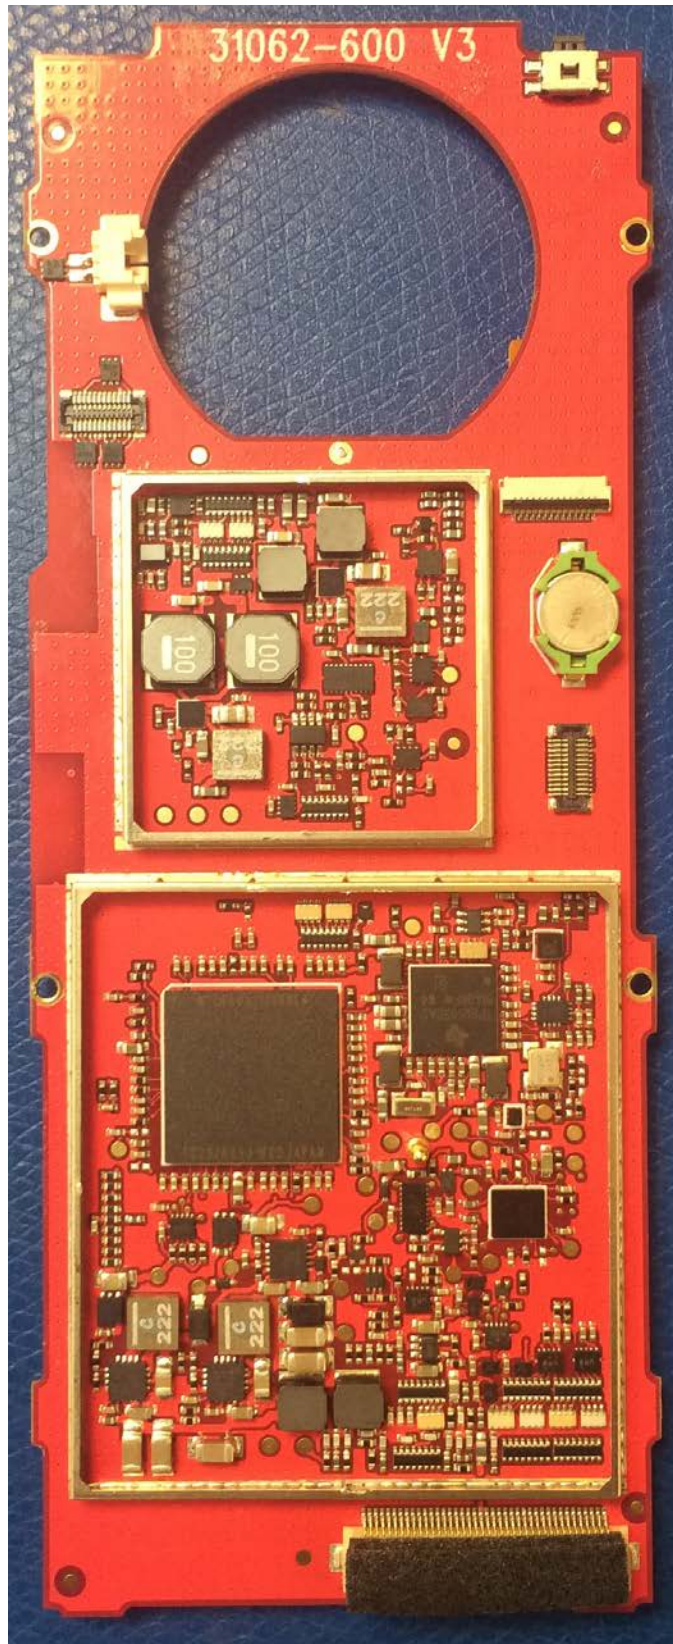

APPLICANT: SILICON LABORATORIES FINLAND OY

FCC ID: QQQWT12 – INTEGRATING THE BT MODULE INTO RELM RADIO'S FCC ID: K95KNGP500

INTERNAL PHOTOS WITH BT

TOP WITH SHIELDS

TOP NO SHIELDS

BOTTOM VIEW – WITH SHIELDS

BOTTOM VIEW – NO SHIELDS – WITH BT SHOWN