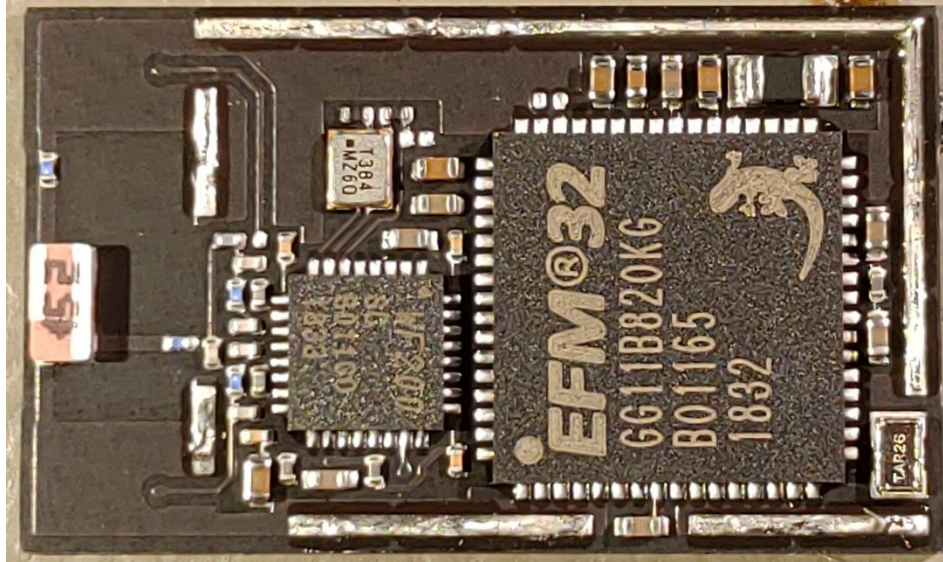

Additional photos of wireless radio module with model name of WGM160P22A for permissive change due to replacement of one of the antenna matching components

*Figure 1: Top (front) external view*

Size of module is 23.8mm x 14.2mm x 2.3mm

*Figure 2: Bottom (rear) view*

Figure 3: Top (front) internal view