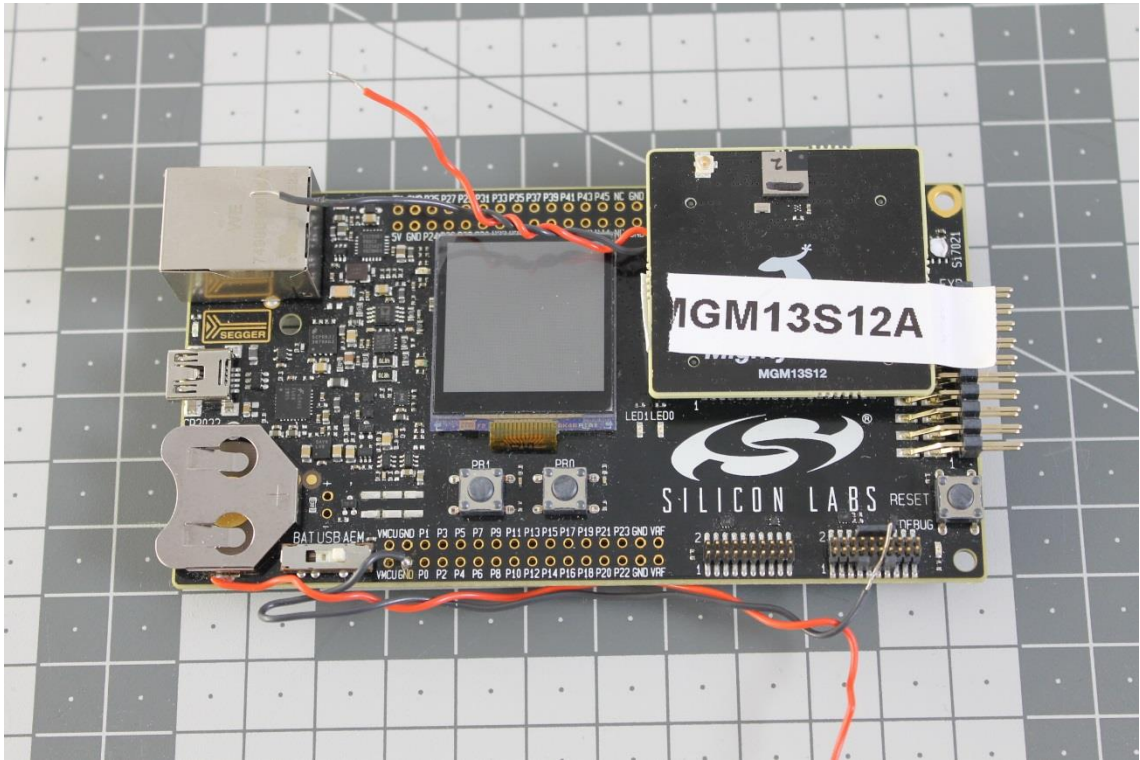

Photograph 1. EUT 1 MGM13S12N

Photograph 2. EUT 1, MGM13S12N

Photograph 3. EUT 2, MGM13S12A

Photograph 4. EUT 2, MGM13S12E

**Photograph 5.** Radiated Spurious Emissions 30 – 1000 MHz

**Photograph 6.** Radiated Spurious Emissions 1 – 18 GHz

**Photograph 7.** Radiated Spurious Emissions 18 – 26.5 GHz

**Photograph 8.** EUT on table (External antenna)

**Photograph 9.** EUT on table (integral chip antenna)

**Photograph 10.** Conducted Emissions