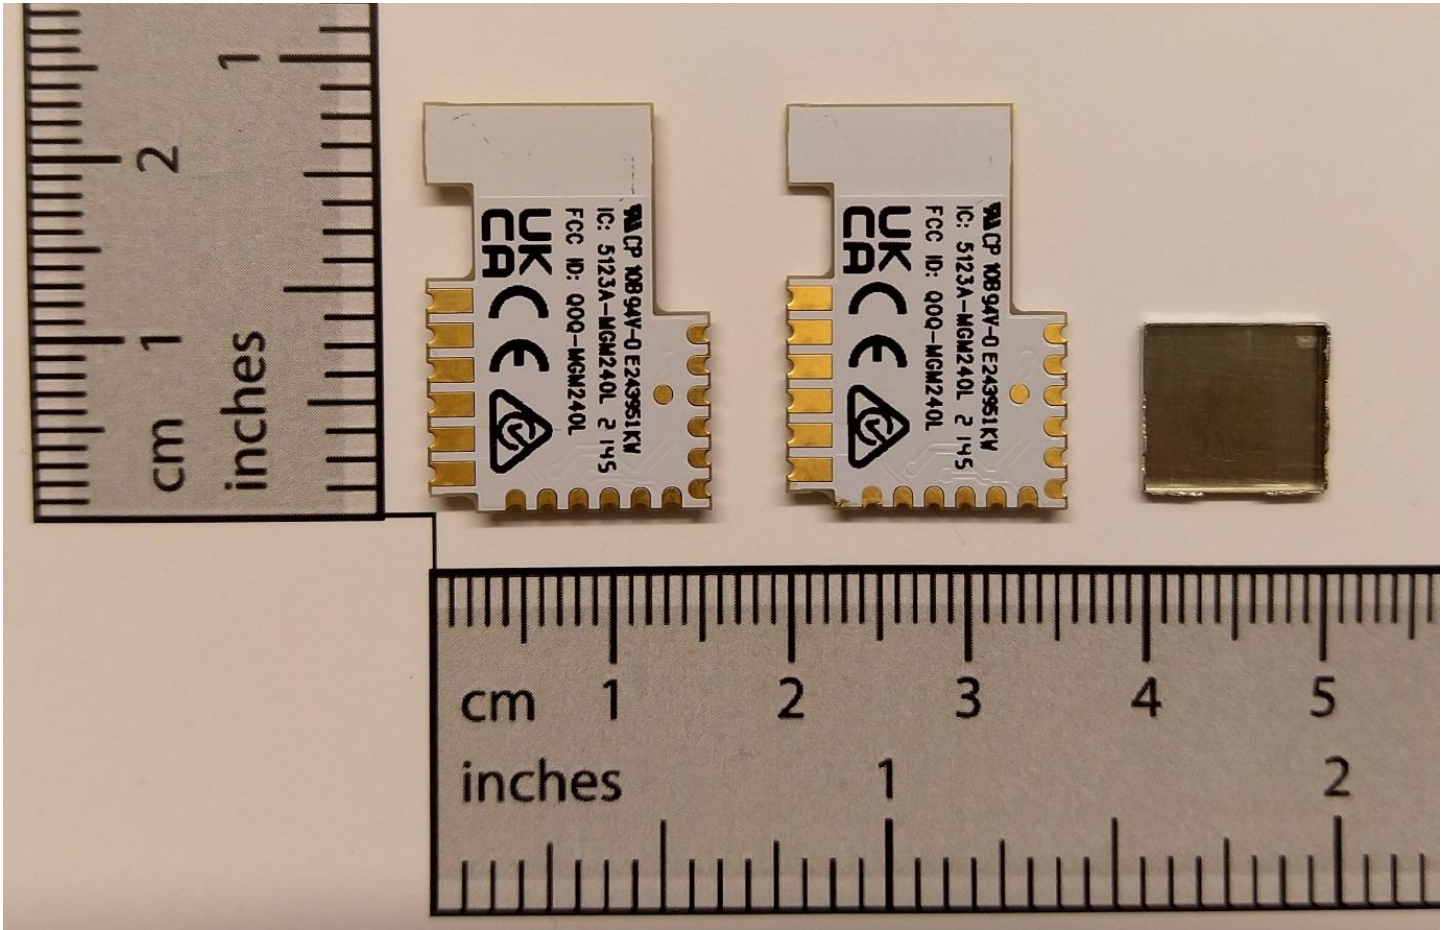

Photos of the *Bluetooth Low Energy and 802.15.4* wireless radio module with model name of MGM240L

Figure 1: Top/Front External and Internal View of the MGM240L Module

Figure 2: Bottom/Rear External View of the MGM240L Module