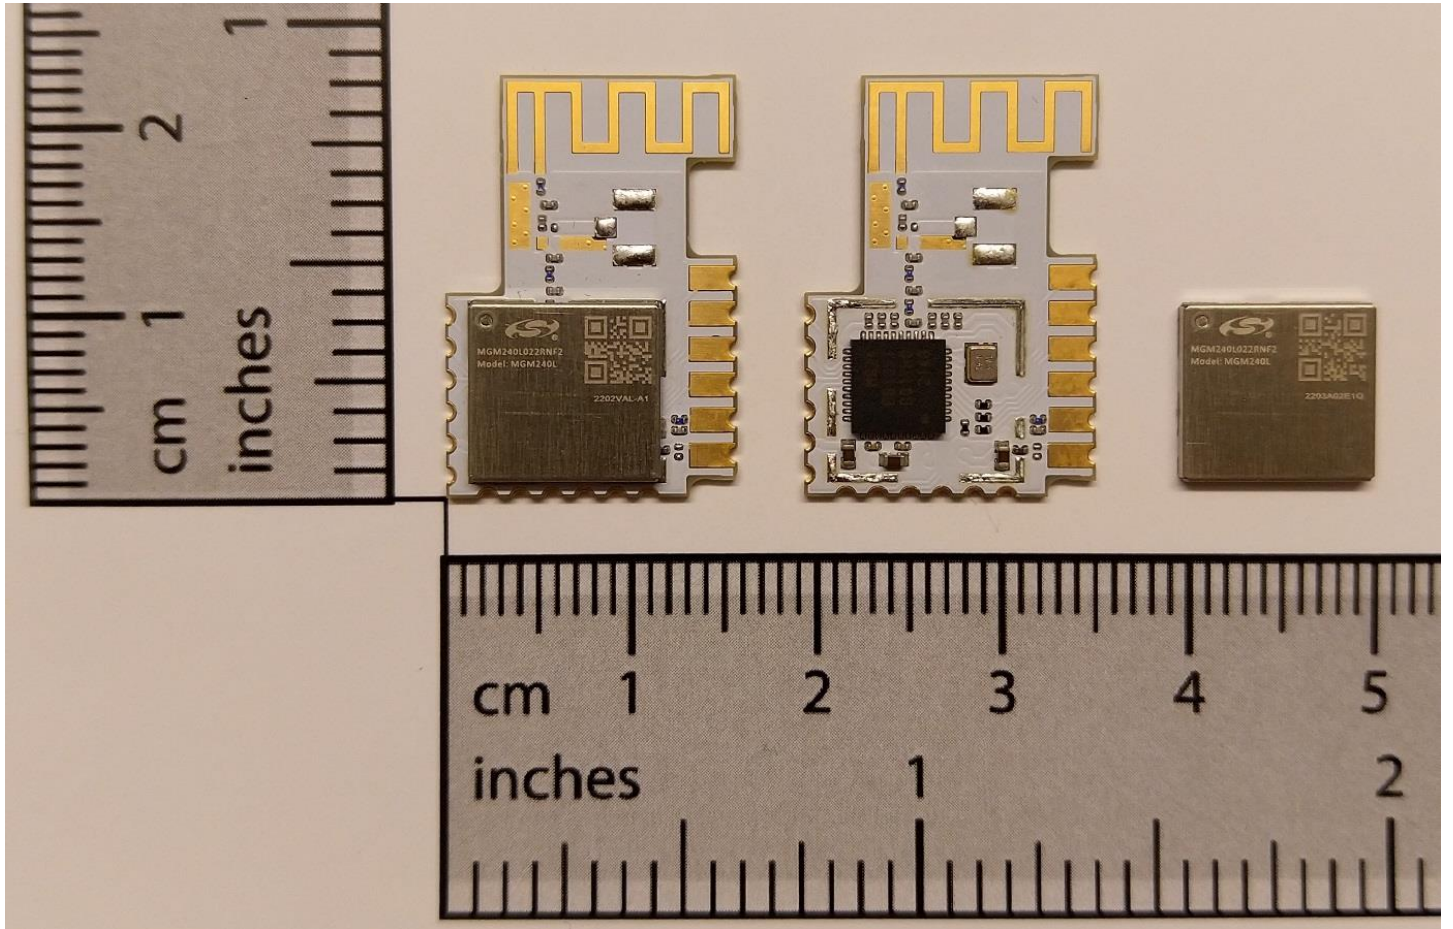

Photos of the *Bluetooth Low Energy and 802.15.4* wireless radio module with model name of MGM240L

Figure 1: Top/Front External and Internal View of the MGM240L Module

Figure 2: Bottom/Rear External View of the MGM240L Module