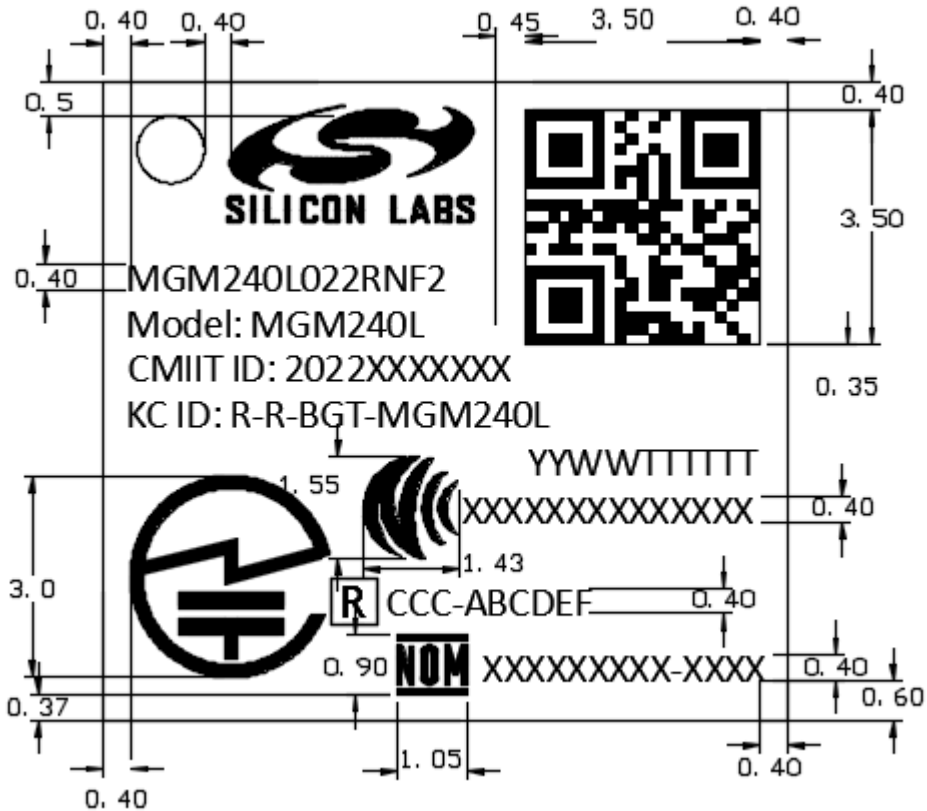

MGM240L

TOP SHIELD AND SILK SCREEN MARKINGS

METALLIC SHIELD (TOP)

SILK SCREEN (BOTTOM)

MGM240L

DIMENSIONS OF MARKINGS

METALLIC SHIELD

SILK SCREEN