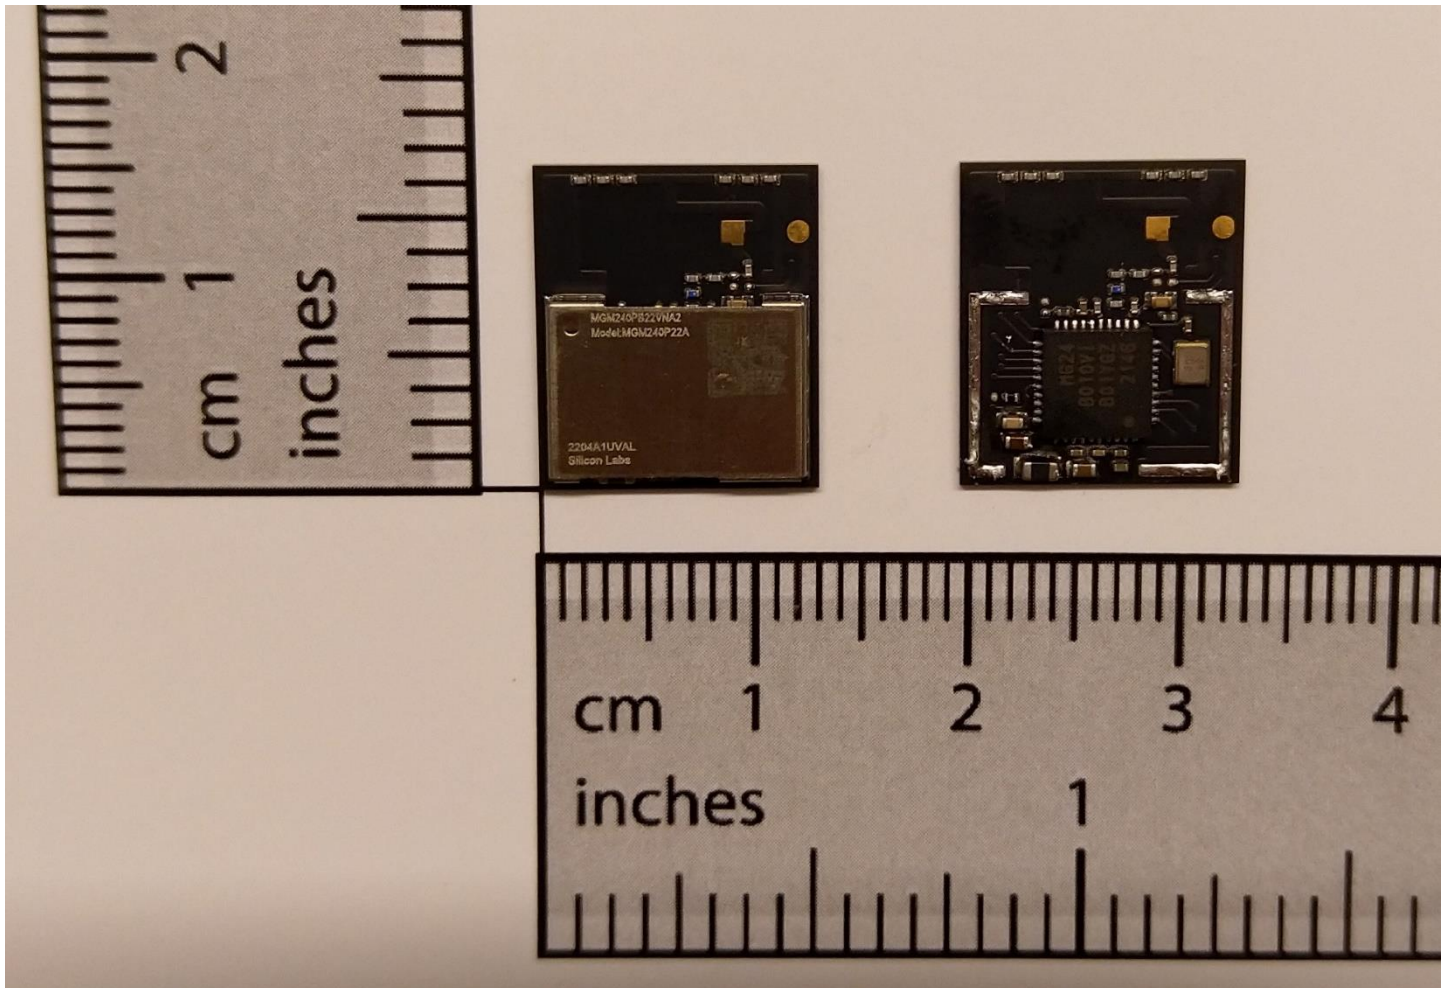

Photos of the Bluetooth Low Energy and 802.15.4 wireless radio modules with model names of MGM240P22A and MGM240P32A and MGM240P32N

Figure 1: Top/Front External and Internal View of the MGM240P22A Modules

Figure 2: Bottom/Rear External View of the MGM240P22A Modules

Figure 3: Top/Front External and Internal View of the MGM240P32A Modules

Figure 4: Bottom/Rear External View of the MGM240P32A Modules

Figure 5: Top/Front External and Internal View of the MGM240P32N Modules