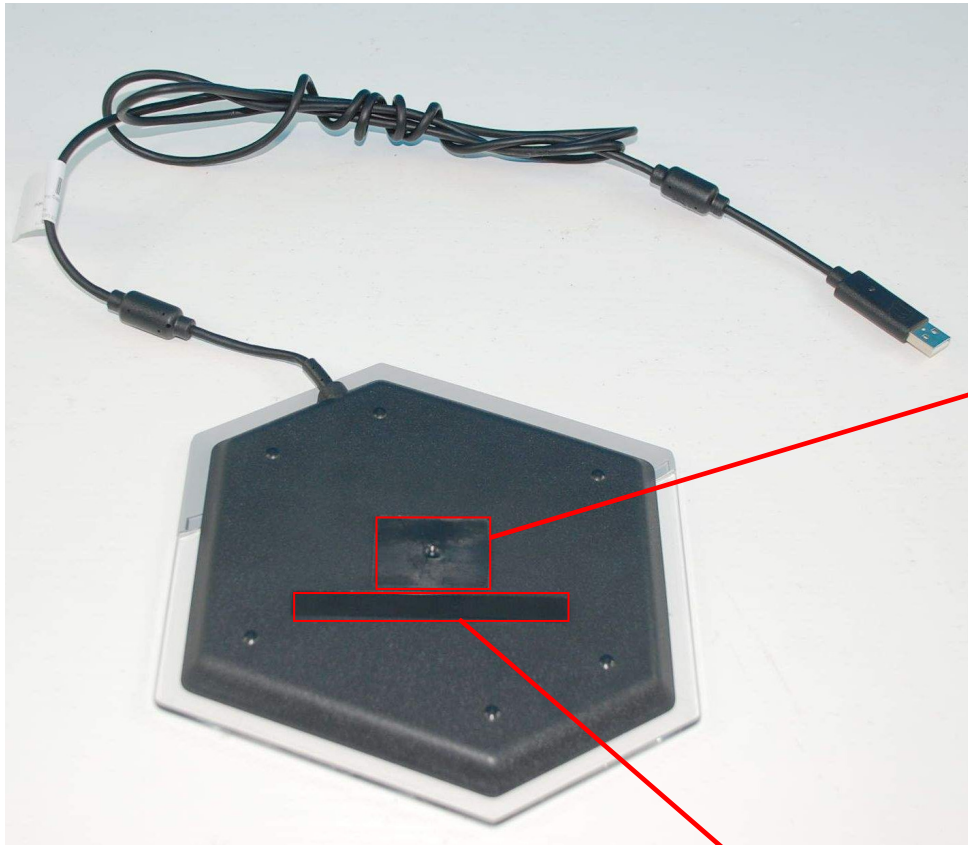

## Label & Location

R1.70

Paper Sticker

Background color: Pantone 426C

Text : Pantone 422C