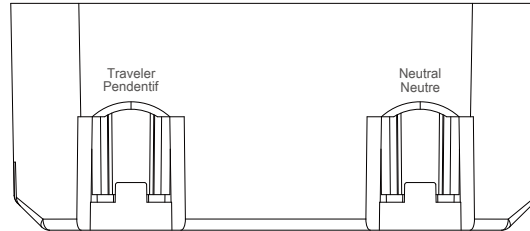

REVISIONS

ZONE	REV	DESCRIPTION	DATE	APPROVED
	A	New version release	2023.07.19	

NOAH

TOLERANCE UNLESS ESPECIALLY EXPLAIN X .02 X.XX '0.05 X.X '0.1 aX- '0.5-		MODEL NO:	4016	PART NAME:	
DRAW.BY:	曾清华	MAT'L:		P/N NO.	
CHECKED.BY:		COLOR:		FINISH:	镭雕
REVIEWED BY:		SCALE:	N/A	QTY:	1
APPROVED BY:		SIZE:	A4	UNIT:	MM
				SHEET:	1OF1 REV: A