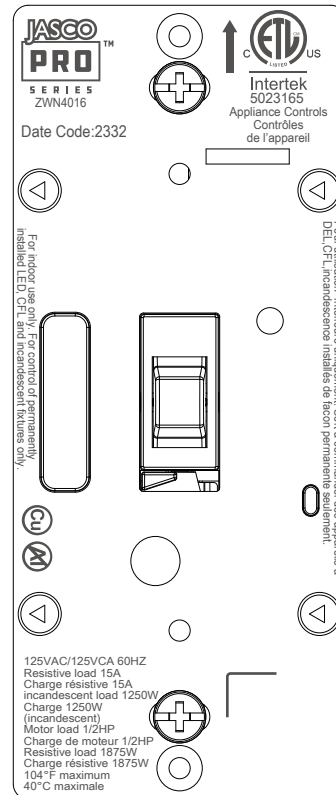

8

7

6

5

4

3

2

1

REVISIONS

ZONE	REV	DESCRIPTION	DATE	APPROVED
	A	New version release	2023.07.19	

NOAH

TOLERANCE UNLESS ESPECIALLY EXPLAIN X .02 X.XX '0.05 X.X '0.1 aX- '0.5-		MODEL NO:	4016	PART NAME:	
DRAW.BY:	曾清华	MAT'L:		P/N NO.	
CHECKED.BY:		COLOR:		FINISH:	镭雕
REVIEWED BY:		SCALE:	N/A	QTY:	1
APPROVED BY:		SIZE:	A4	UNIT:	MM
				SHEET:	1OF1 REV: A