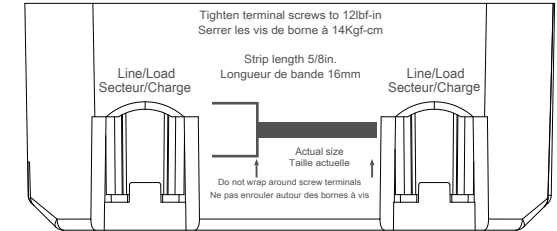

REVISIONS

ZONE	REV	DESCRIPTION	DATE	APPROVED
	A	New version release	2023.07.19	

NOAH

TOLERANCE UNLESS ESPECIALLY EXPLAIN X .02 X.XX '0.05 X.X '0.1 aX- '0.5-		MODEL NO:	4016	PART NAME:	
DRAW.BY:	曾清华	MAT'L:		P/N NO.	
CHECKED.BY:		COLOR:		FINISH:	镭雕
REVIEWED BY:		SCALE:	N/A	QTY:	1
APPROVED BY:		SIZE:	A4	UNIT:	MM
				SHEET:	1OF1 REV: A