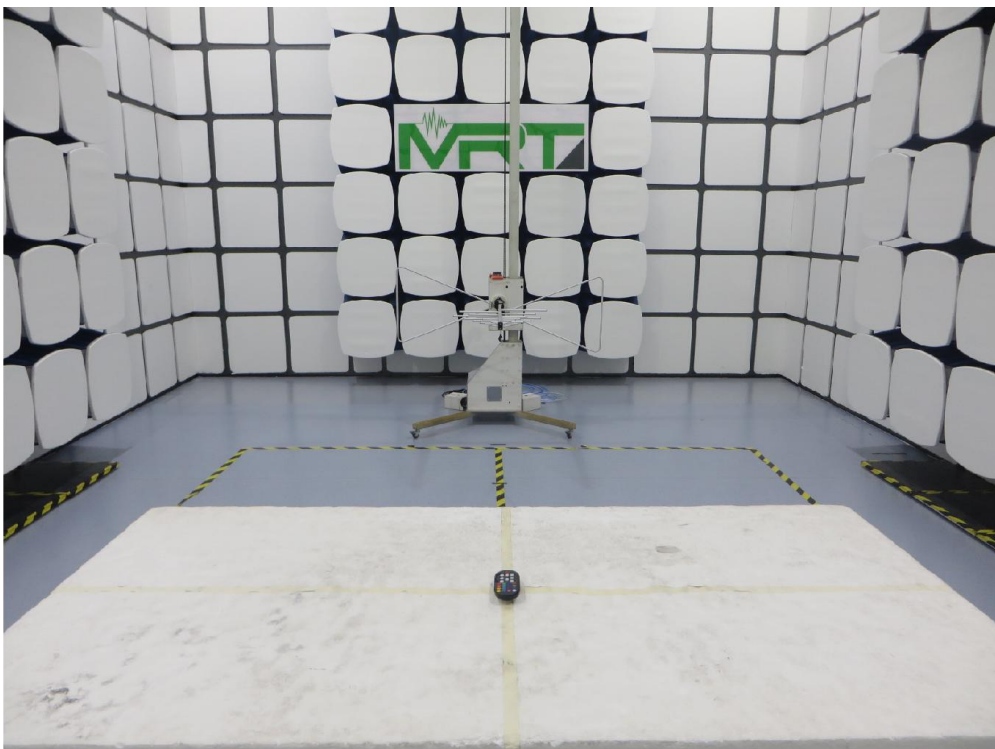

FCC Part15C Test Setup Photo

Description: Radiated Emission Test Setup for 9kHz ~ 30MHz

Description: Radiated Emission Test Setup for 30MHz ~ 1GHz

Description: Radiated Emission Test Setup for 1GHz ~ 18GHz

Description: Radiated Emission Test Setup for 18GHz ~ 40GHz