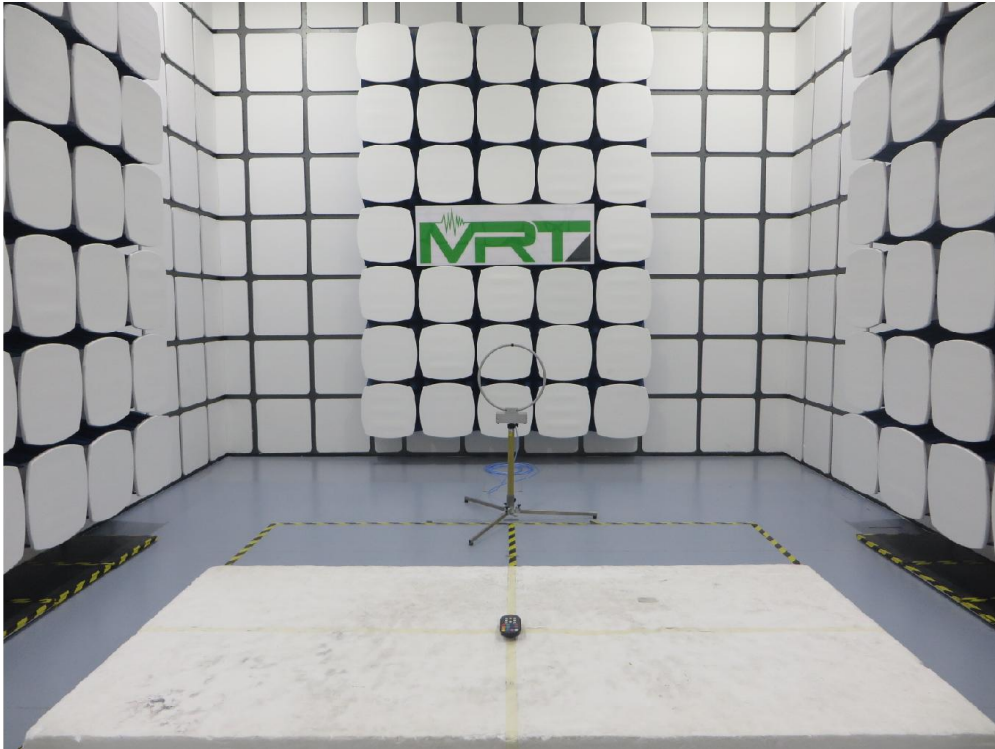

FCC Part15C Test Setup Photo

Description: Radiated Emission Test Setup for 9kHz ~ 30MHz

Description: Radiated Emission Test Setup for 30MHz ~ 1GHz

Description: Radiated Emission Test Setup for 1GHz ~ 18GHz

Description: Radiated Emission Test Setup for 18GHz ~ 40GHz