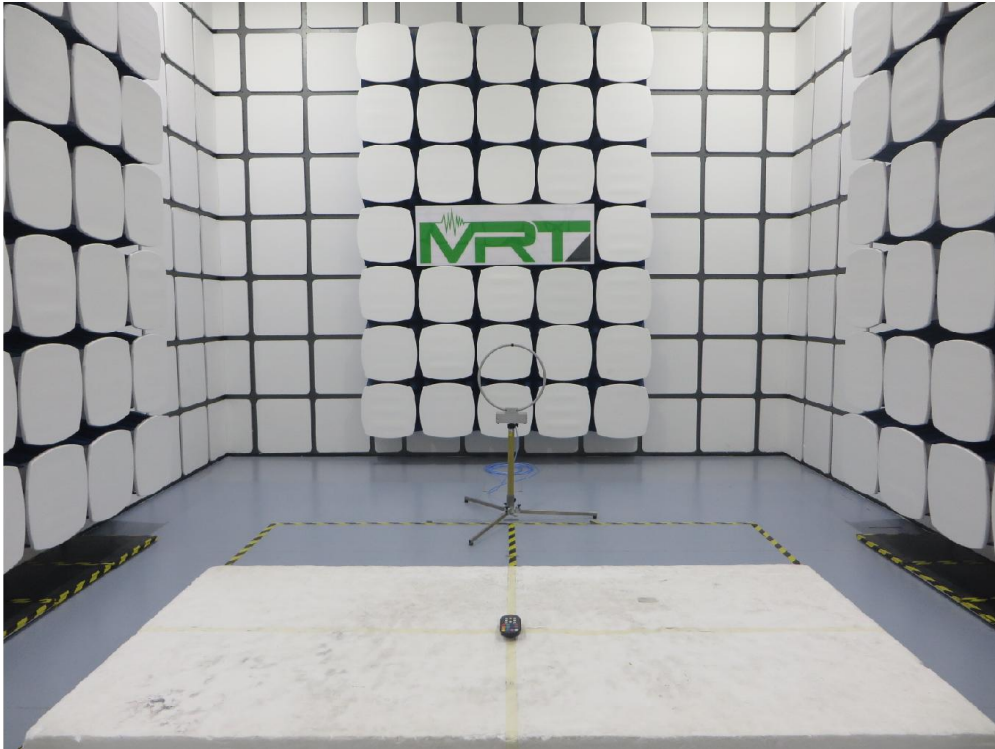

## FCC Part15C Test Setup Photo

Description: Radiated Emission Test Setup for 9kHz ~ 30MHz

Description: Radiated Emission Test Setup for 30MHz ~ 1GHz

Description: Radiated Emission Test Setup for 1GHz ~ 18GHz

Description: Radiated Emission Test Setup for 18GHz ~ 40GHz