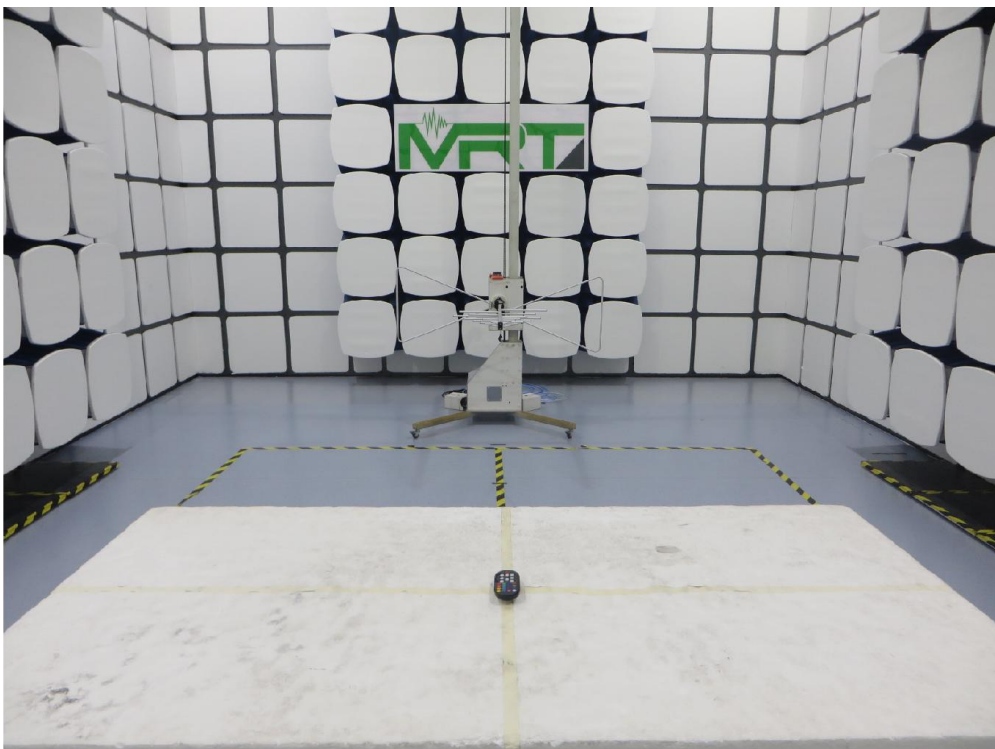

## FCC Part15C Test Setup Photo

Description: Radiated Emission Test Setup for 9kHz ~ 30MHz

Description: Radiated Emission Test Setup for 30MHz ~ 1GHz

Description: Radiated Emission Test Setup for 1GHz ~ 18GHz

Description: Radiated Emission Test Setup for 18GHz ~ 40GHz