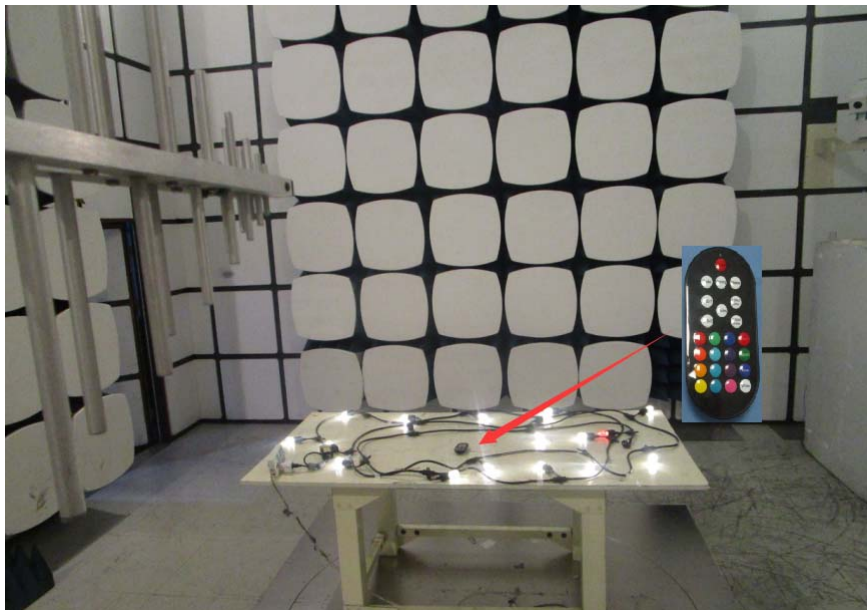

photos of Setup model: RGB/36/18/18/2

1. RF

2. Conducted Emission

lamp string only

3. Radiated Emission

***** The END *****