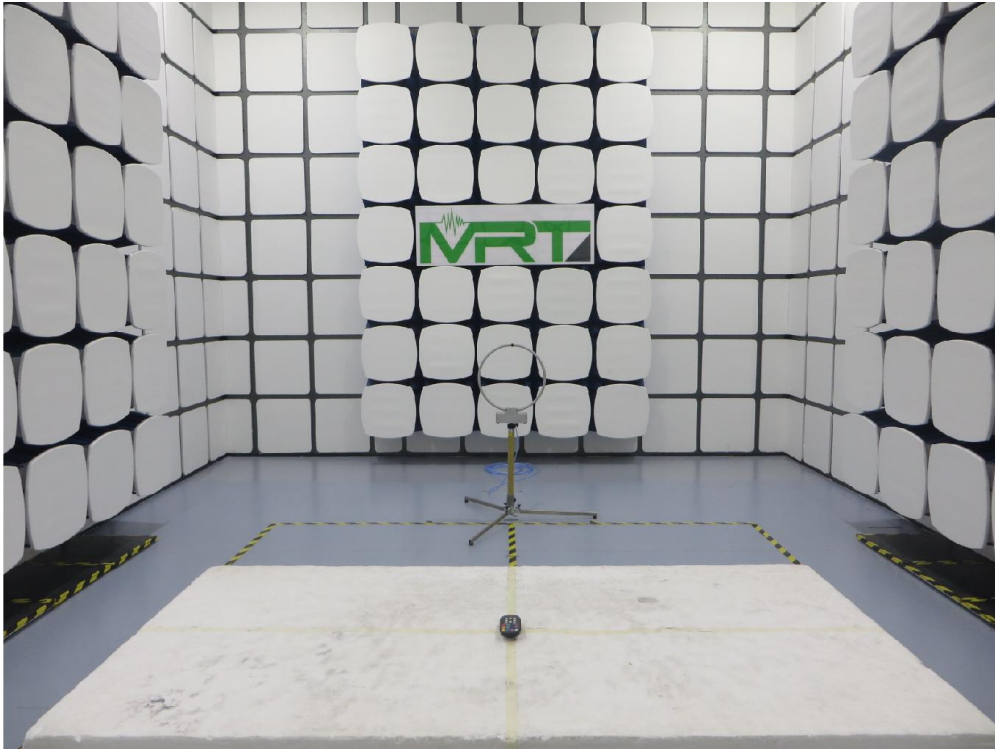

FCC Part15C Test Setup Photo

Description: Radiated Emission Test Setup for 9kHz ~ 30MHz

Description: Radiated Emission Test Setup for 30MHz ~ 1GHz

Description: Radiated Emission Test Setup for 1GHz ~ 18GHz

Description: Radiated Emission Test Setup for 18GHz ~ 40GHz