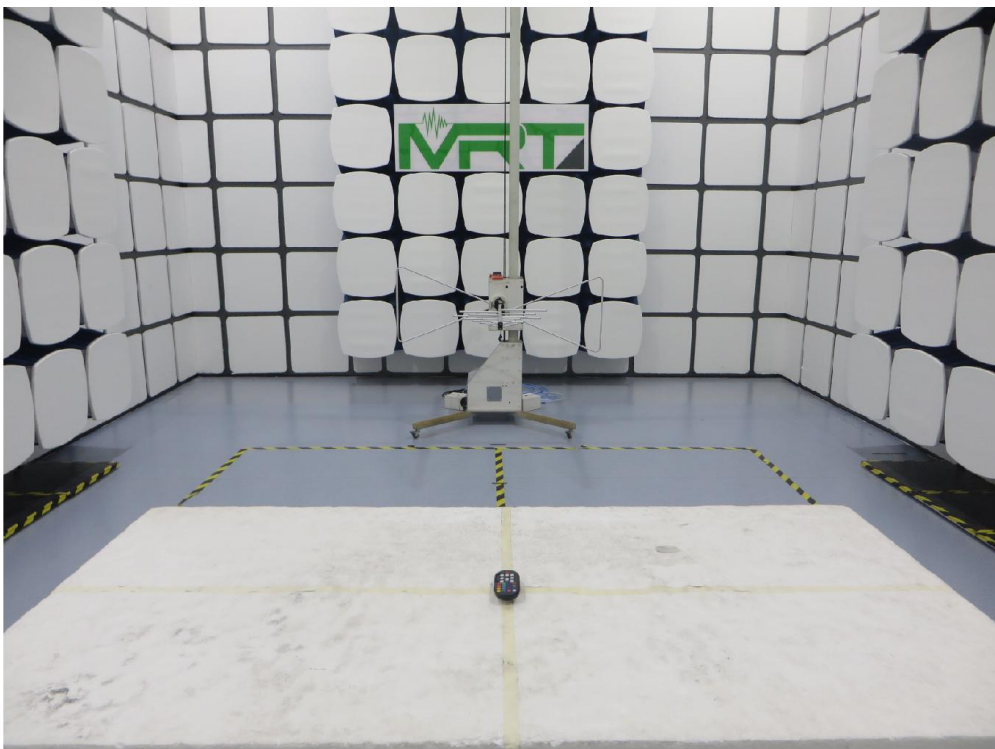

FCC Part15C Test Setup Photo

Description: Radiated Emission Test Setup for 9kHz ~ 30MHz

Description: Radiated Emission Test Setup for 30MHz ~ 1GHz

Description: Radiated Emission Test Setup for 1GHz ~ 18GHz

Description: Radiated Emission Test Setup for 18GHz ~ 40GHz