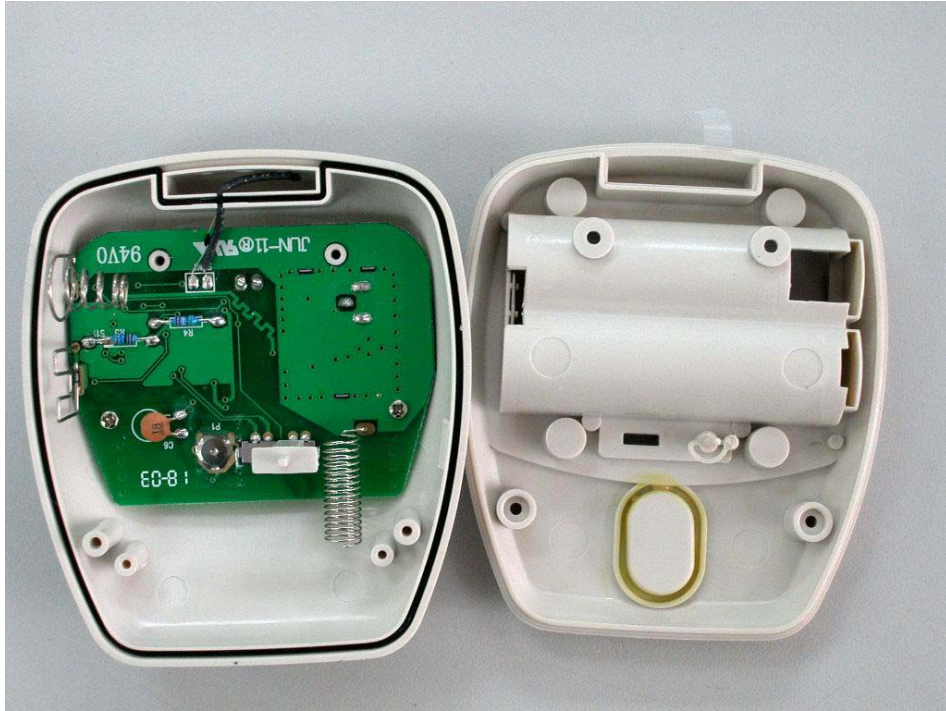

Test Setup

FCC ID : QOBOAMTX

Internal Photo - 1

Internal Photo - 2

Internal Photo – 3

Internal Photo – 4