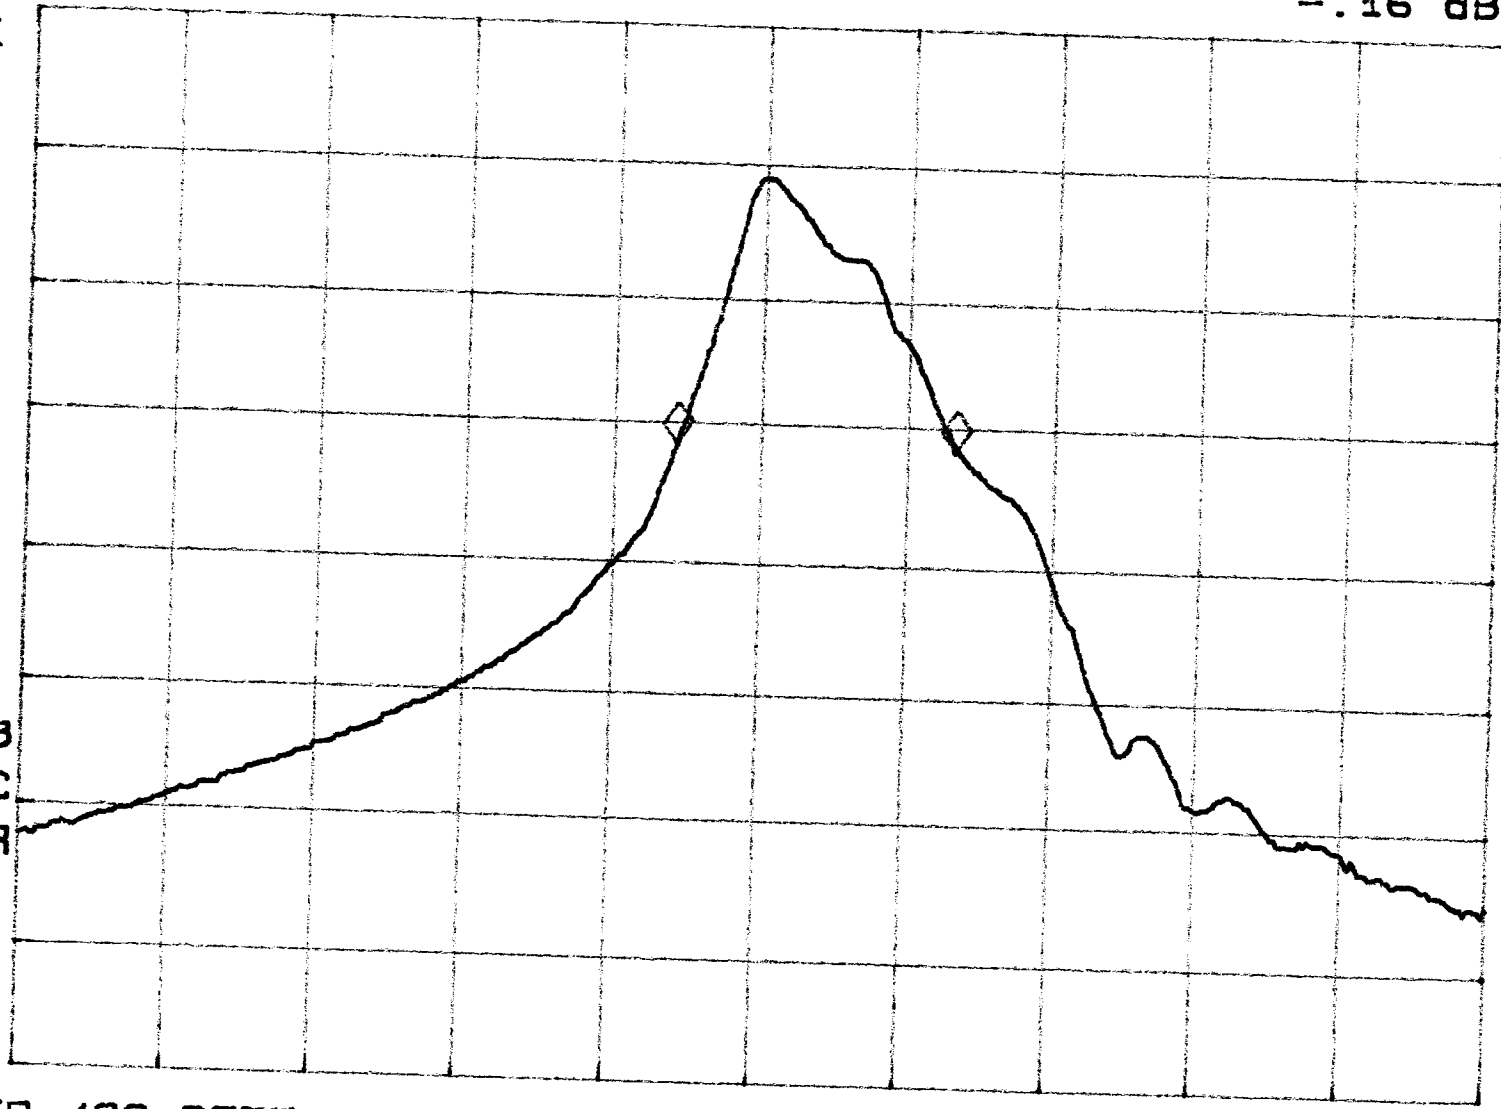

hp

REF 97.0 dB μ V

AT 10 dB

MKR 95.0 KHz

- .16 dB

PEAK

LOG

10

dB/

VA SB

SC FC

CORR

CENTER 433.9575 MHz

#RES BW 10 KHz

#VBW 300 KHz

SPAN 500.0 KHz

#SWP 160 msec