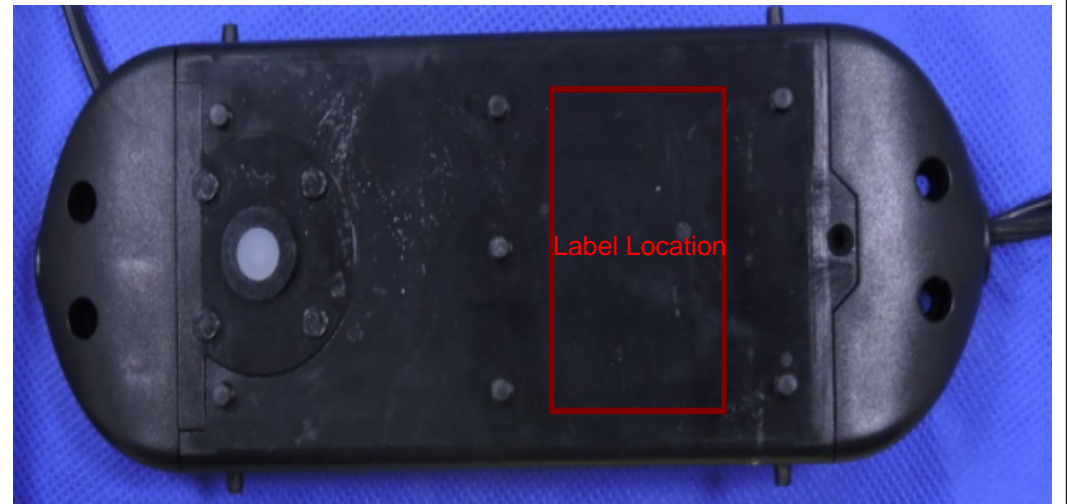

UNLESS OTHERWISE SPECIFIED
.X ±0.5mm .XX ±0.1mm
.X° ±1.0° .XX° ±0.3°
Unit: mm

REVISIONS				
NO.	REV.	DESCRIPTION	BY	DATE

SUITABLE FOR WET LOCATION USE
CAUTION: RISK OF ELECTRIC SHOCK, Do not use
With extension cord near water or where water may
accumulate. Keep lamp at least 16 feet from pools
and spas. Keep plugs and receptacles dry. For use
only on GFCI protected circuits.
DO NOT SUBMERSE
WWYY
LVFLO/8/360/28/WF 58085
FCC ID: QOBLVFLOMOD1
120VAC 60Hz Max 0.25A
Jasco Products Company LLC
10 E. Memorial Rd., Oklahoma City, OK 73114, USA

PART NAME:		PART NO: 50.01.001.5594.01W		
SCALE:	REV.	DRAWING:	DATE:	
MATERIAL:		CHECK:	DATE:	
FINISHING:	PAGE: 2 of 2	APPROVE:	DATE:	