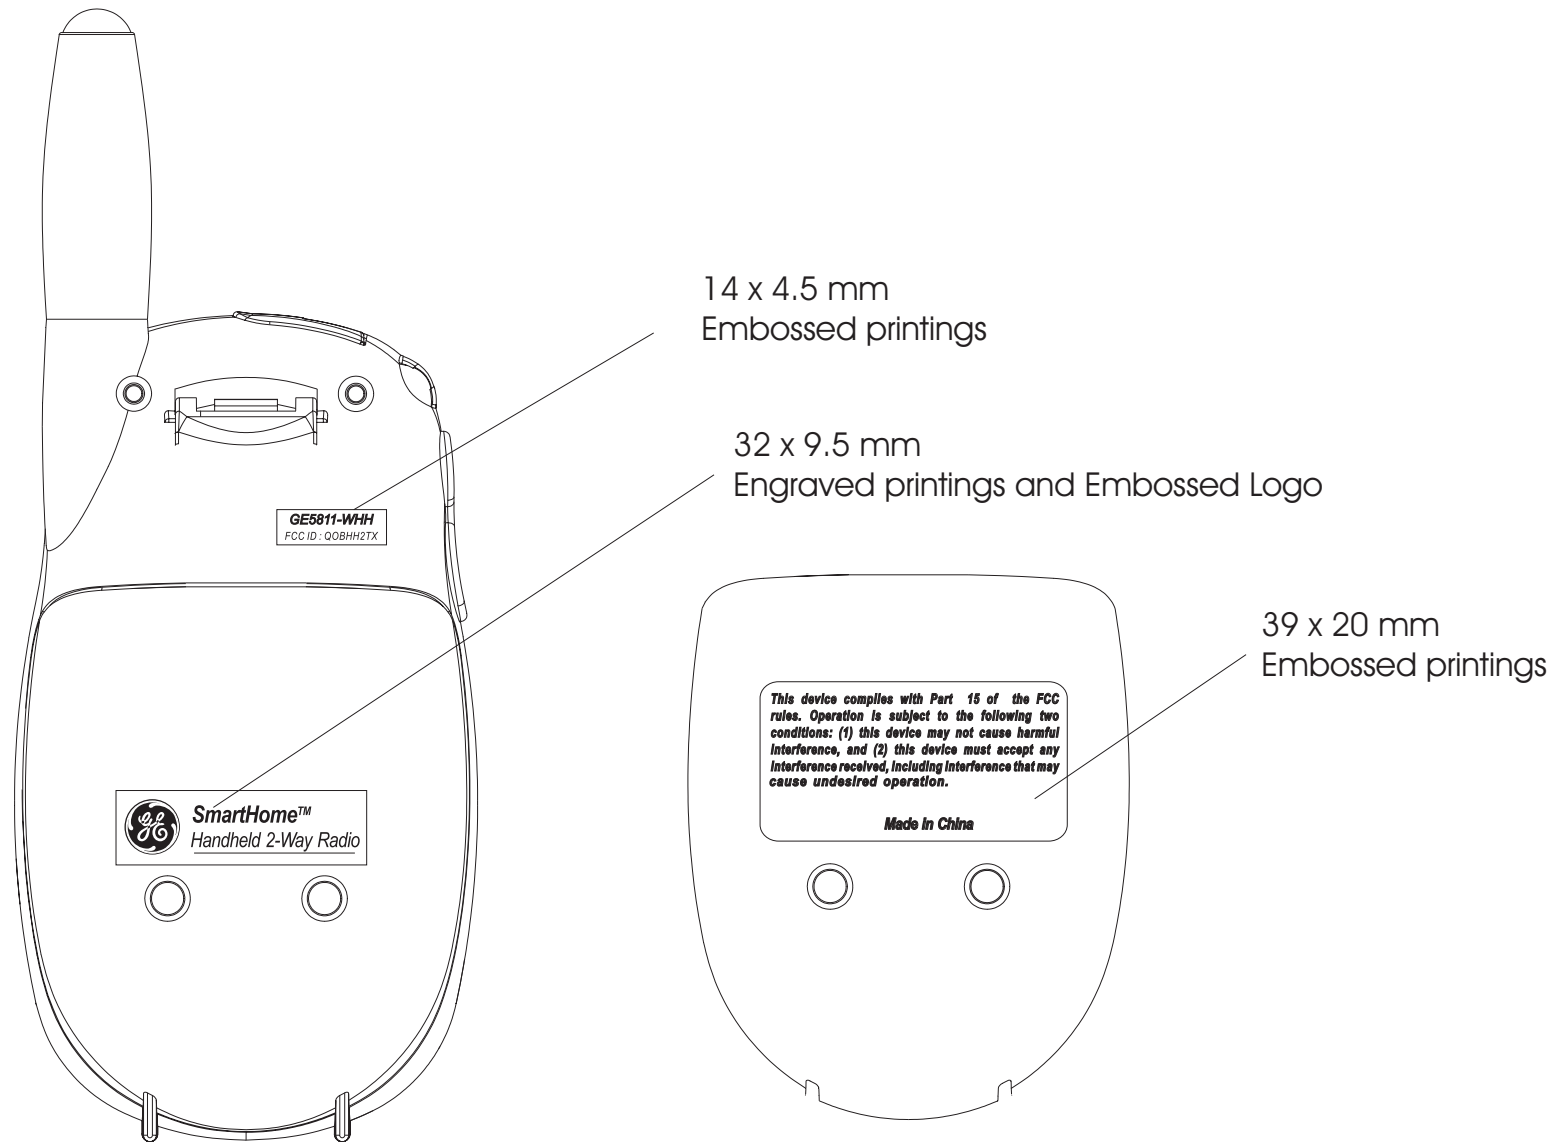

# LINE DRAWING

**LIONDA TECHNOLOGY COMPANY LIMITED**  
ENGINEERING DEPARTMENT

|              |              |               |               |
|--------------|--------------|---------------|---------------|
| TITLE : 3028 | CHECKED BY : | APPROVED BY : | REVISION :    |
| DRAWN BY :   | DATE :       | DATE :        | PAGE : 1 of 2 |