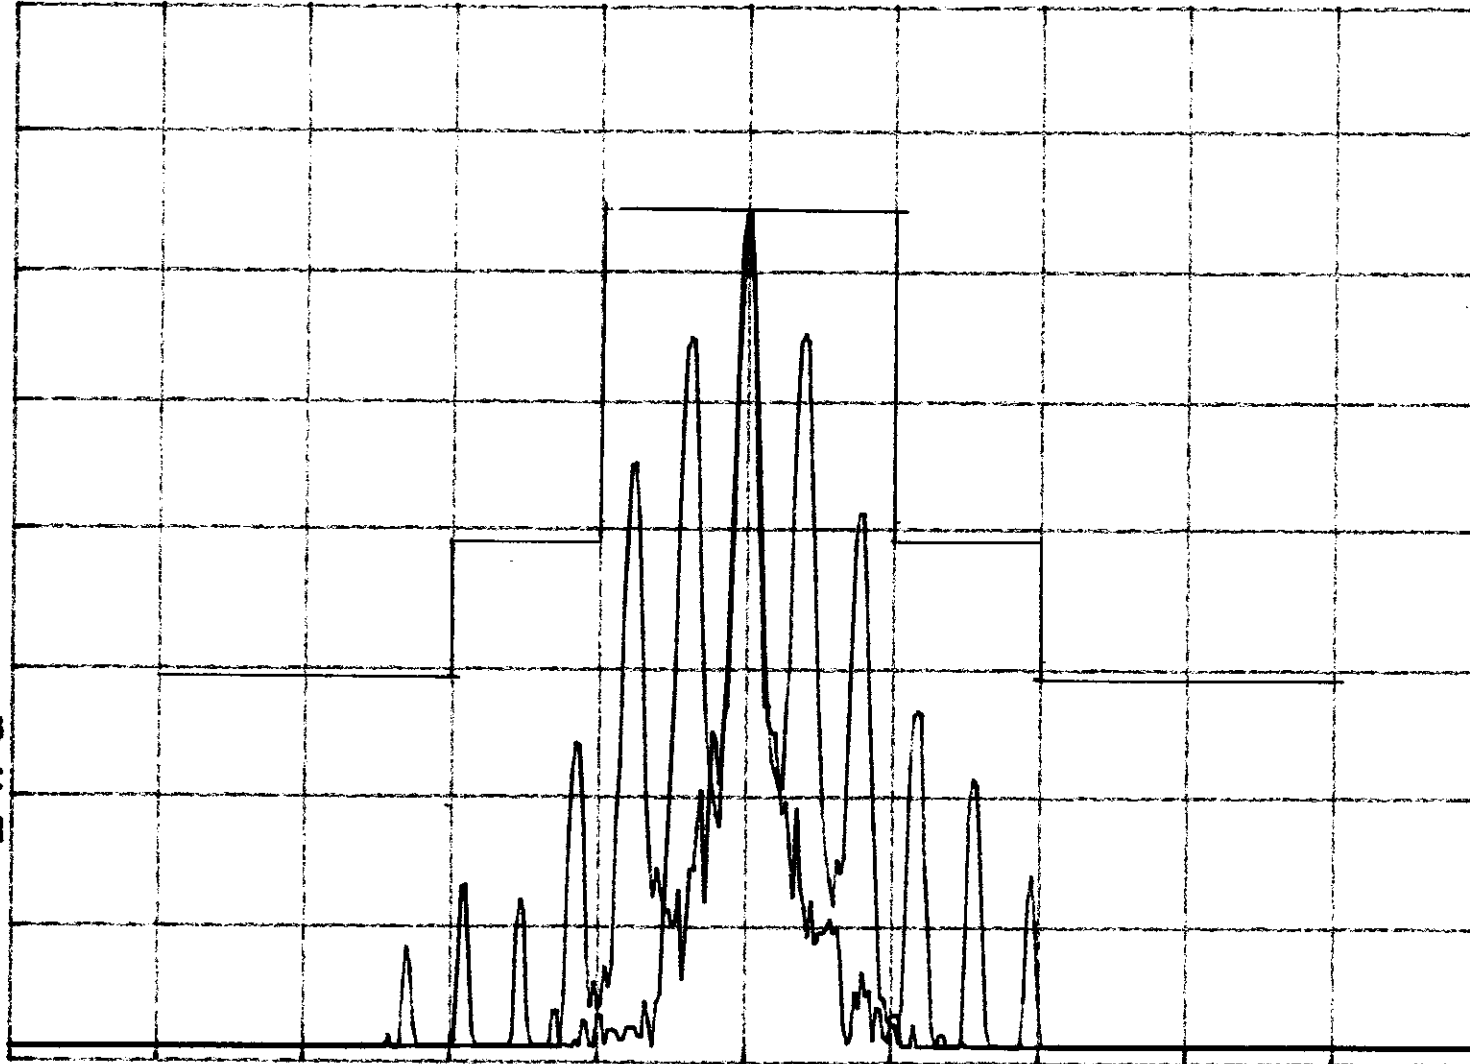

hp

REF 67.0 dB μ V

AT 10 dB

PEAK
LOG
10
dB/

VA VB
SC FC
CORR

CENTER 462.63750 MHz

*RES BW 300 Hz

VBW 300 Hz

SPAN 65.00 kHz

SWP 2.17 sec

hp

REF 87.0 dB μ V

AT 10 dB

PEAK

LOG

10

dB/

VA VB

SC FC

CORR

CENTER 467.63750 MHz

#RES BW 300 Hz

VBW 300 Hz

SPAN 65.00 KHz