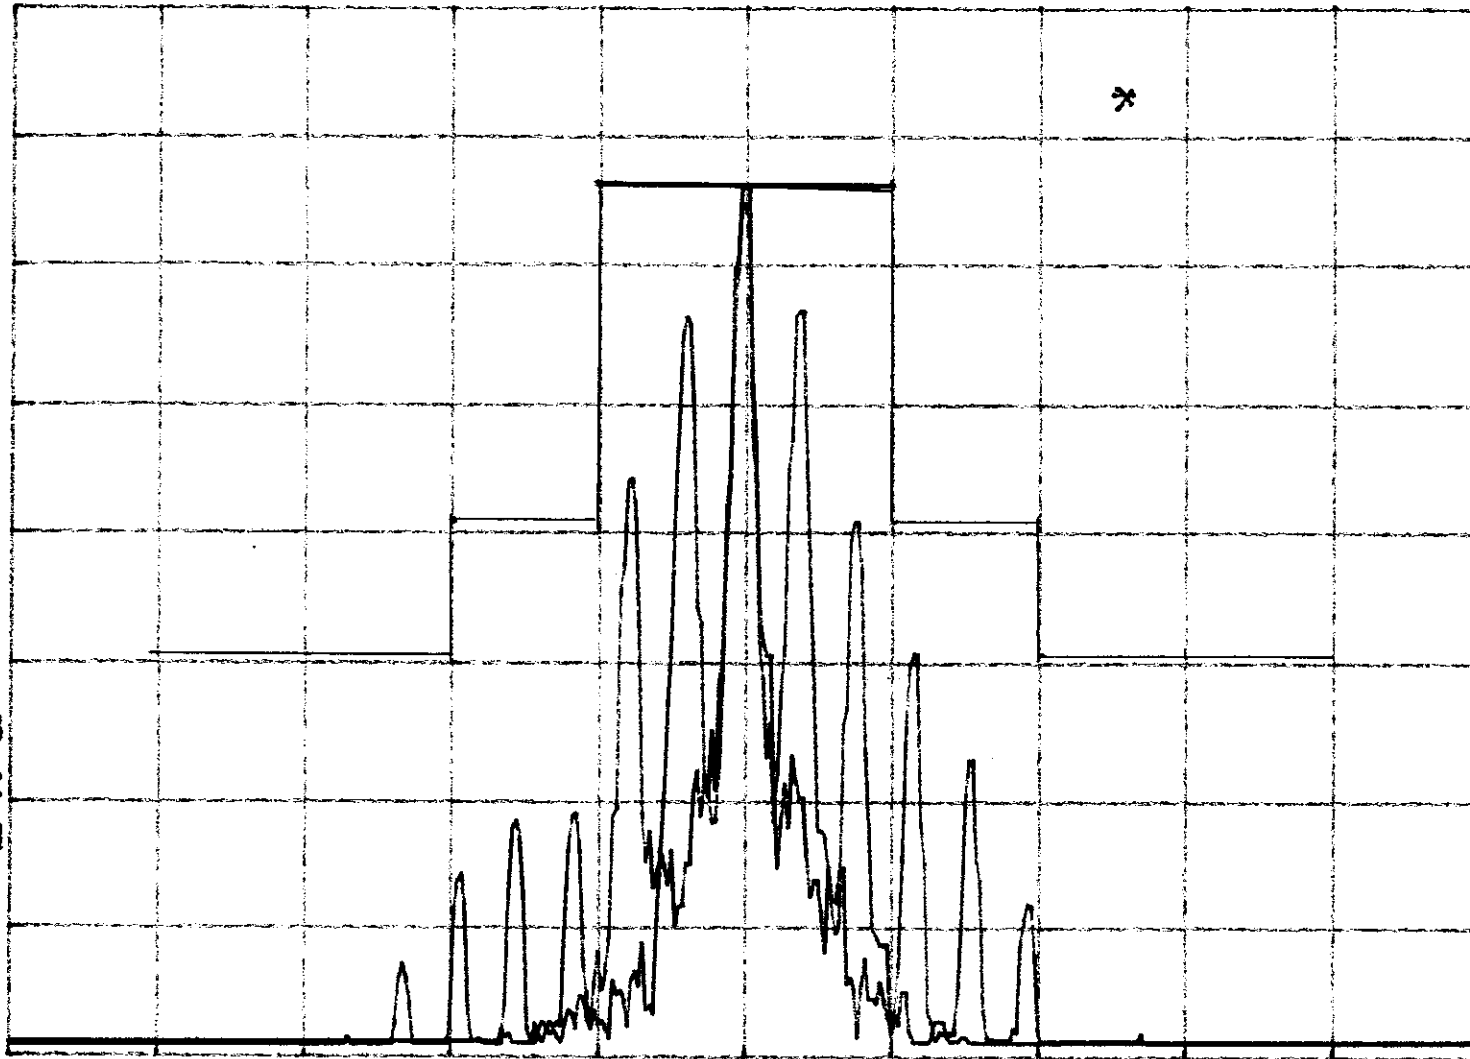

SPAN 65.00 kHz

SWP 2.17 sec

hp

REF 87.0 dB μ V

AT 10 dB

PEAK

LOG

10

dB/

VA VB

SC FC

CORR

CENTER 467.63750 MHz

#RES BW 300 Hz

VBW 300 Hz

SPAN 65.00 KHz