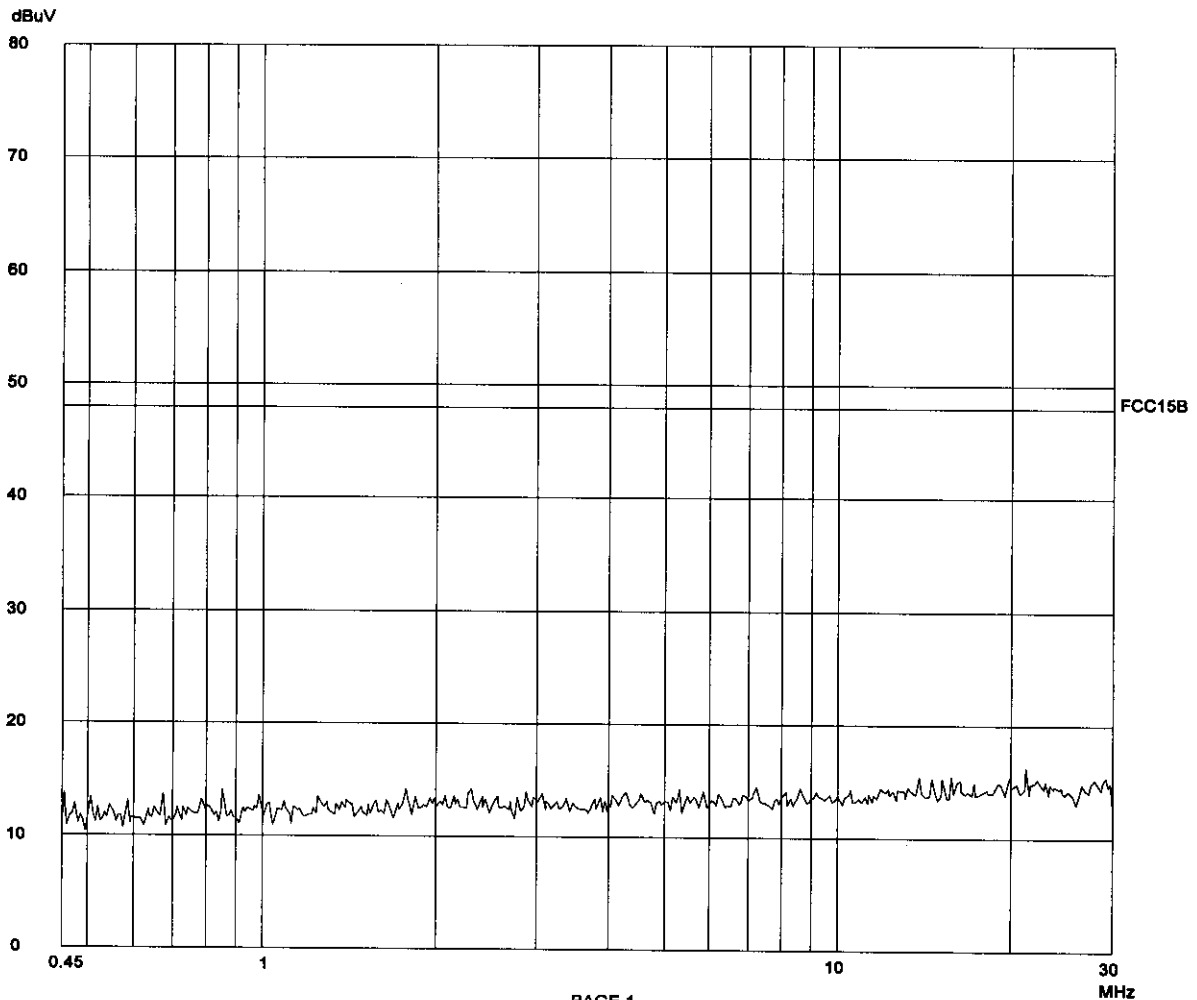

Intertek Testing Services

ETL SEMKO

Report No.: 0215770
Tx Mode

Tested By: Ben, Report No.: 0213435

Scan Settings (1 Range)

Frequencies			Receiver Settings					
Start	Stop	Step	IF BW	Detector	M-Time	Atten	Preamp	OpRge
450k	30M	5k	10k	PK	20ms	AUTO	LN OFF	60dB

Final Measurement: x QP

Meas Time: 1 s
Subranges: 16
Acc Margin: 20dB

Transducer No. Start Stop Name
21 9k 30M EW0698

Intertek Testing Services

ETL SEMKO

Report No.: 0215770
Tx Mode

Tested By: Ben, Report No.: 0213435