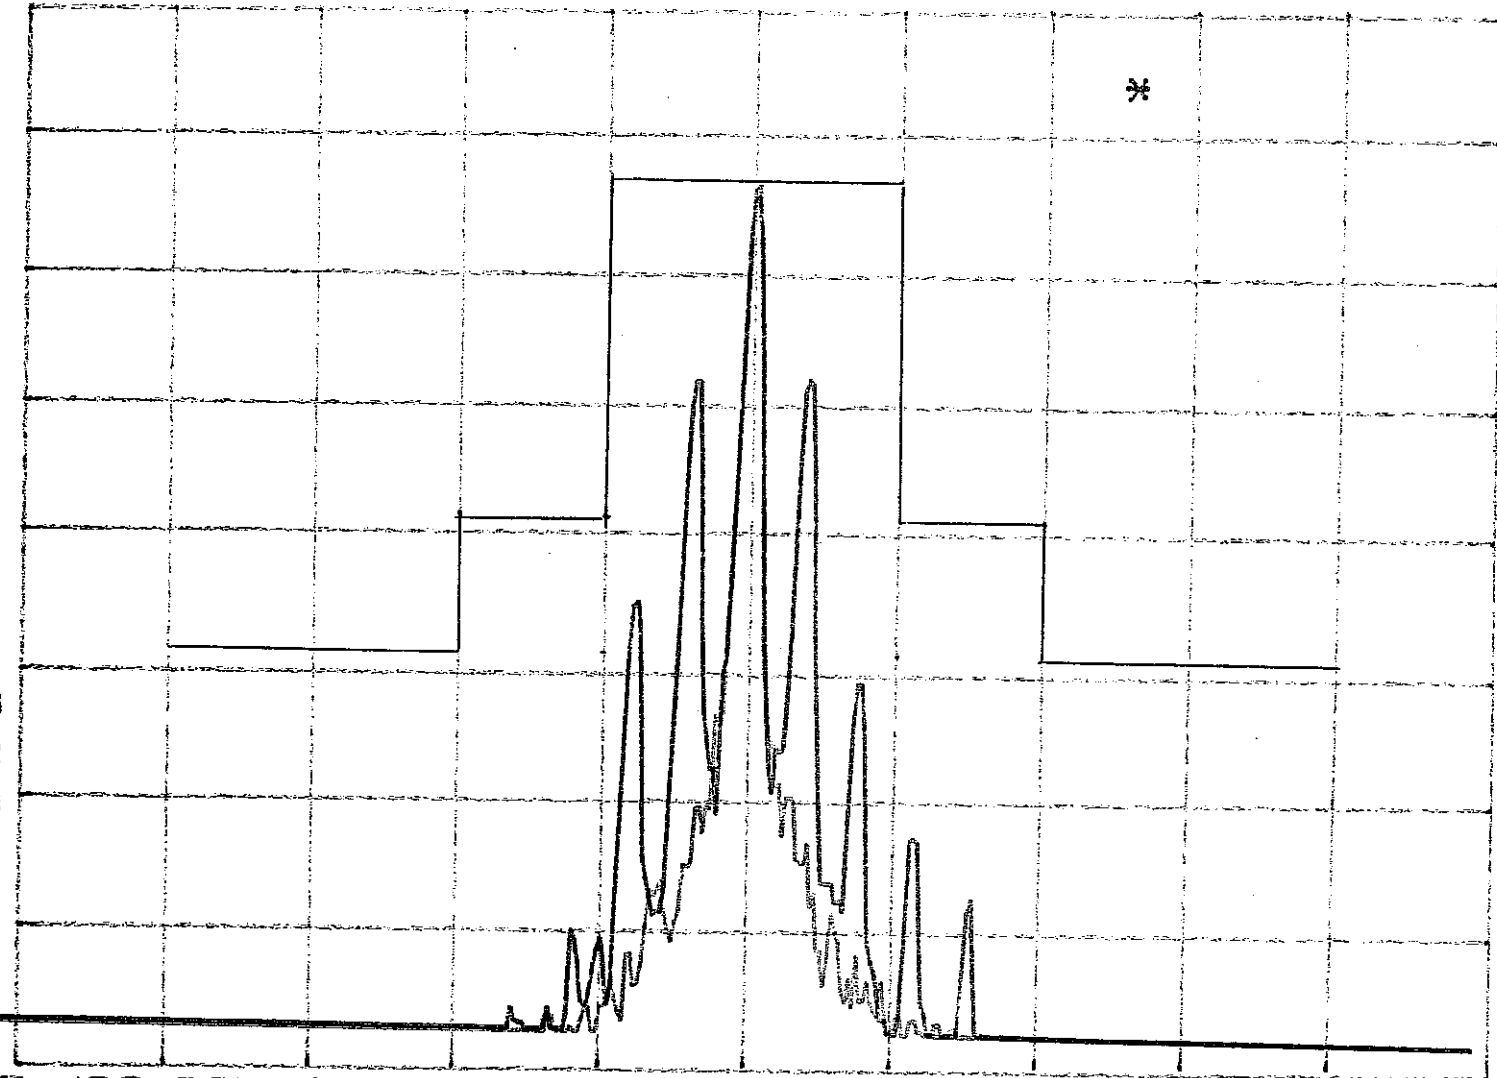

hp

REF 87.0 dBμV

AT 10 dB

PEAK
LOG
10
dB/

VA VB
SC FC
CORR

CENTER 462.63750 MHz

SPAN 65.00 KHz

#RES BW 300 Hz

VBW 300 Hz

#SWP 2.17 600

1/1

REF 87.0 dBμV AT 10 dB

PEAK
LOG
10
dB/

VA VB
SC FC
CORR

CENTER 467.63750 MHz

#RES BW 300 Hz

VBW 300 Hz

SPAN 65.00 kHz

#SWP 2.17 sec