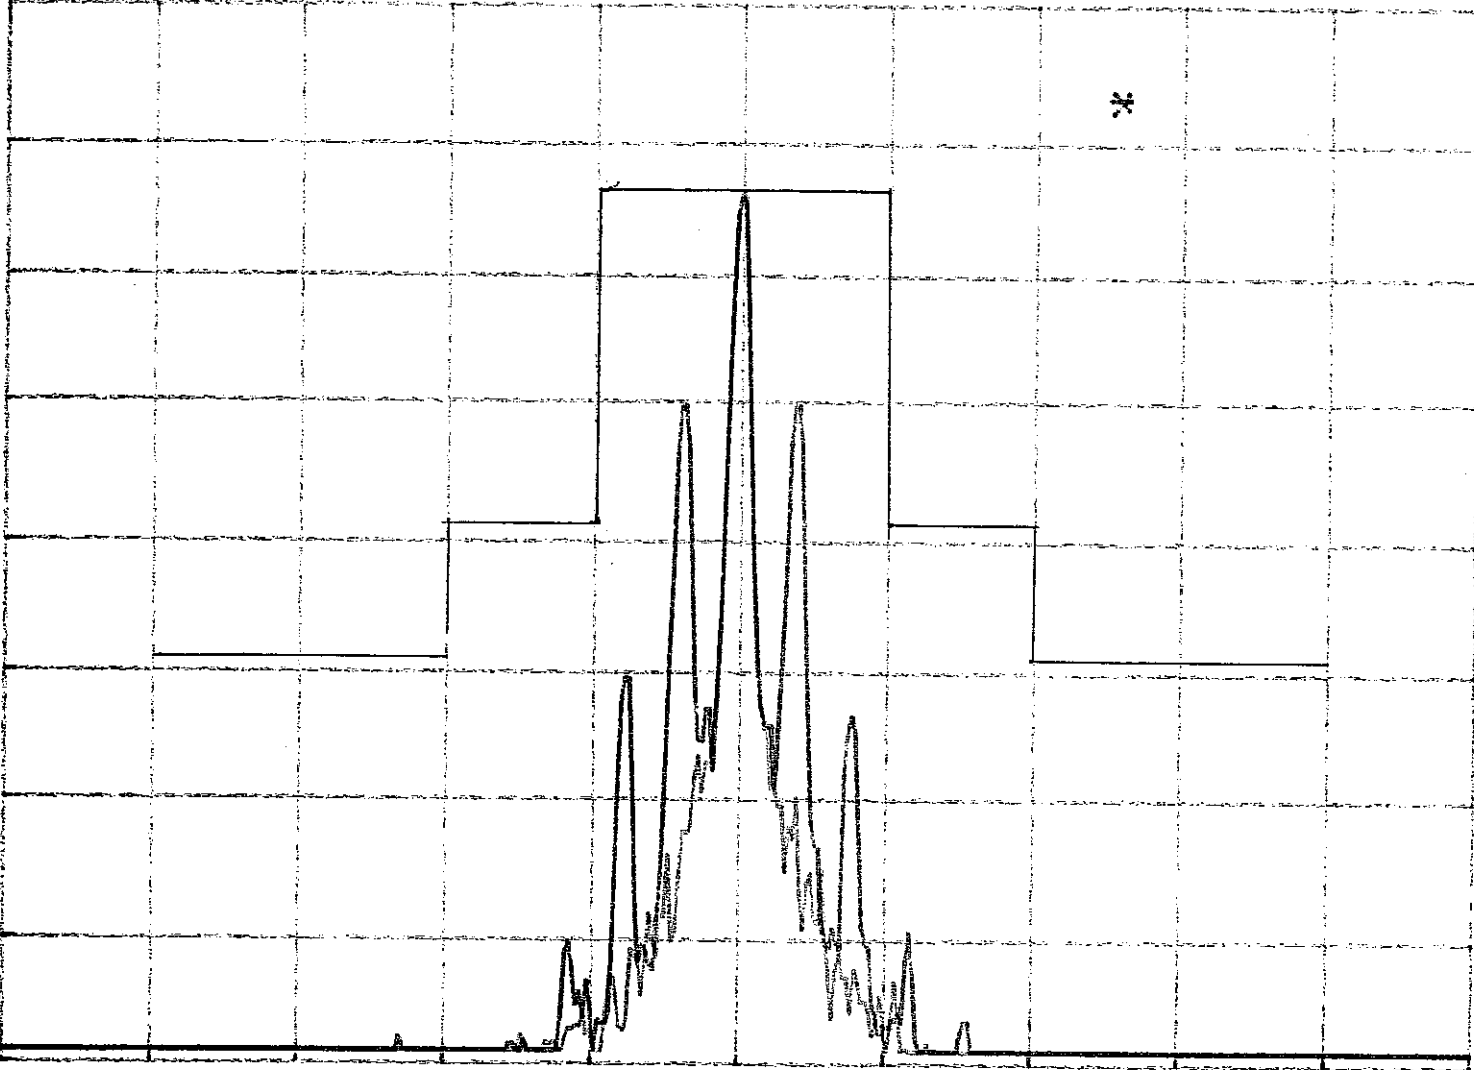

hp

REF 87.0 dBμV

AT 10 dB

PEAK
LOG
10
dB/

VA VB
SC FC
CORR

CENTER 462.63750 MHz

SPAN 65.00 KHz

#RES BW 300 Hz

VBW 300 Hz

#SWP 2.17 600

1/1

REF 87.0 dBμV AT 10 dB

PEAK
LOG
10
dB/

VA VB
SC FC
CORR

CENTER 467.63750 MHz

#RES BW 300 Hz

VBW 300 Hz

SPAN 65.00 kHz

#SWP 2.17 sec