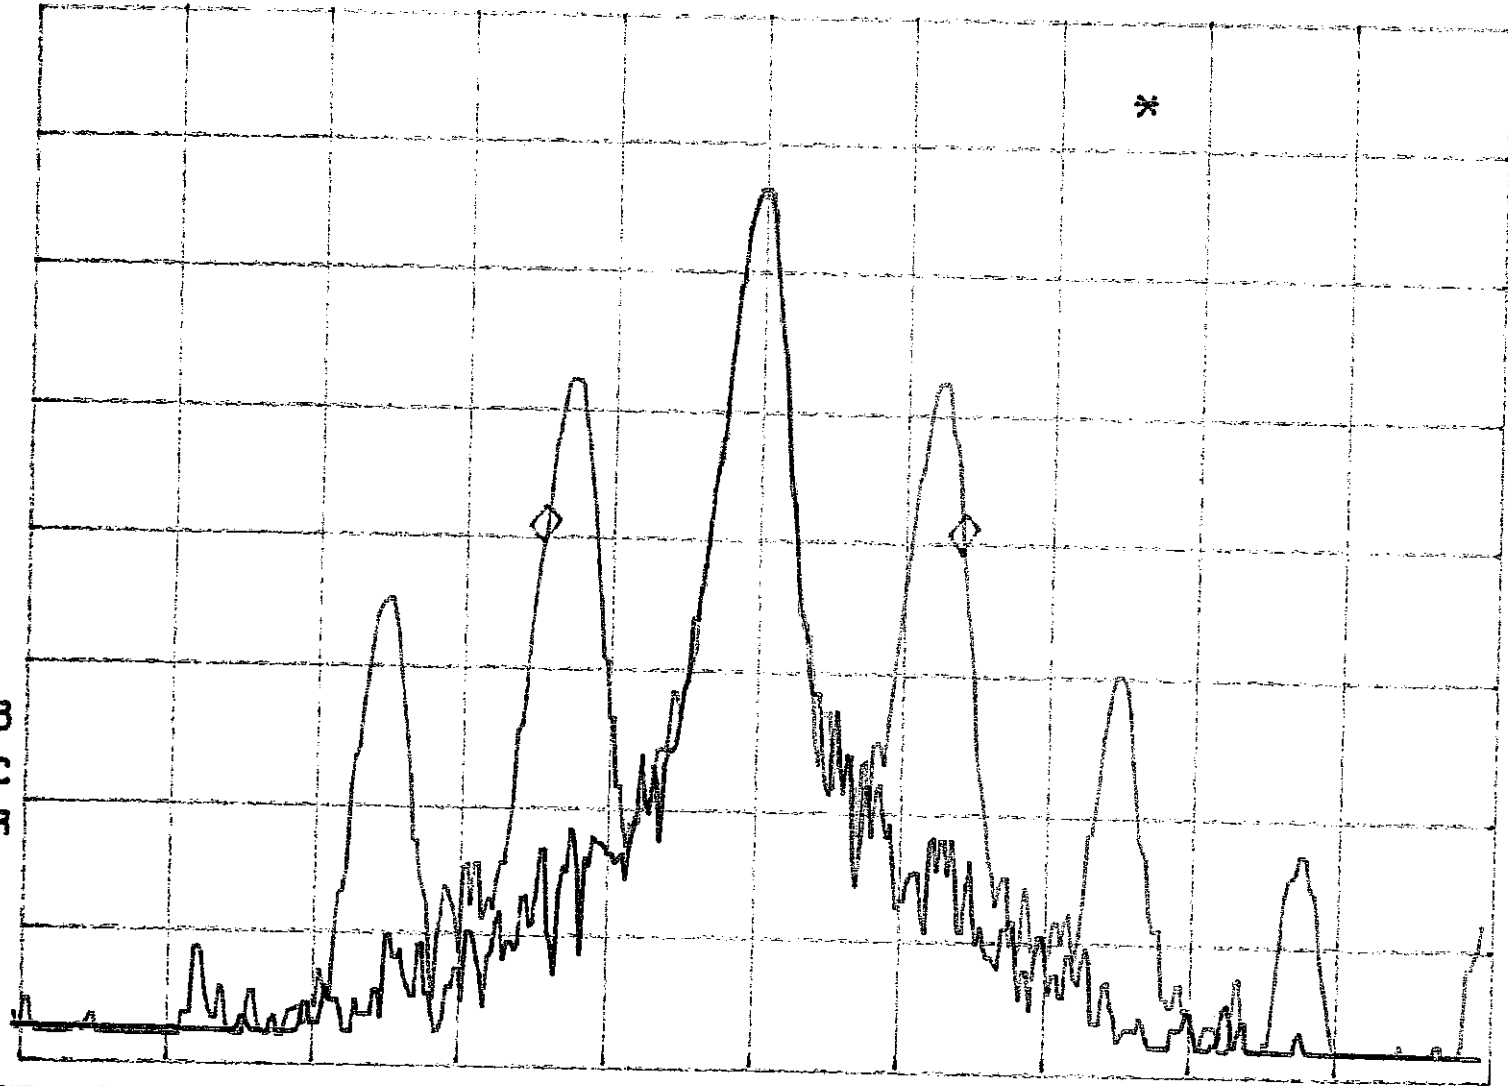

hp

MKR 5.70 KHZ  
-.04 dB

REF 87.0 dBμV AT 10 dB

PEAK  
LOG  
10  
dB/

VA VB  
SC FC  
CORR

CENTER 462.63750 MHz

RES BW 300 Hz

VBW 300 Hz

SPAN 20.00 KHZ

SWP 1.00 dB/Hz

hp

REF 67.0 dBμV

AT 10 dB

MKA 5.65 kHz

- .07 dB

PEAK  
LOG  
10  
dB/

\*

VA VB  
SC FC  
CORR

CENTER 467.63750 MHz

SPAN 20.00 kHz

#RES BW 300 Hz

VBW 300 Hz

#SWP 1.00 sec