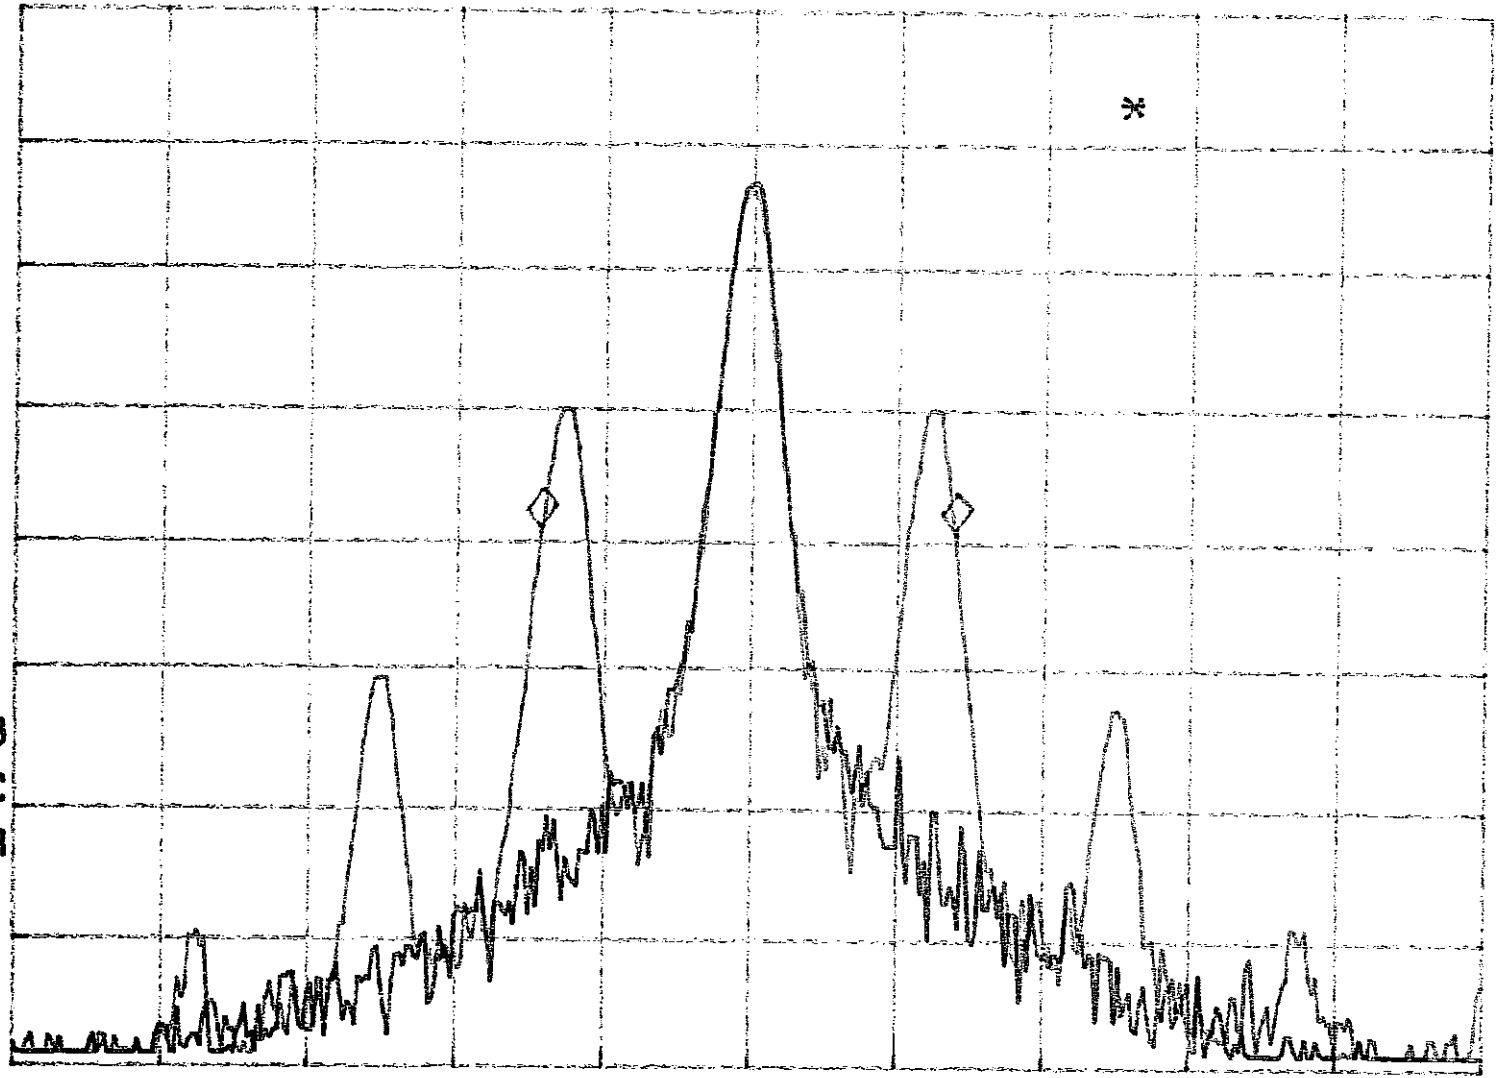

hp

MKR 5.70 KHZ  
-.04 dB

REF 87.0 dBμV AT 10 dB

PEAK  
LOG  
10  
dB/

VA VB  
SC FC  
CORR

CENTER 462.63750 MHz

RES BW 300 Hz

VBW 300 Hz

SPAN 20.00 KHZ

SWP 1.00 dB/Hz

hp

REF 67.0 dBμV

AT 10 dB

MKA 5.65 kHz

- .07 dB

PEAK  
LOG  
10  
dB/

\*

VA VB  
SC FC  
CORR

CENTER 467.63750 MHz

SPAN 20.00 kHz

#RES BW 300 Hz

VBW 300 Hz

#SWP 1.00 sec