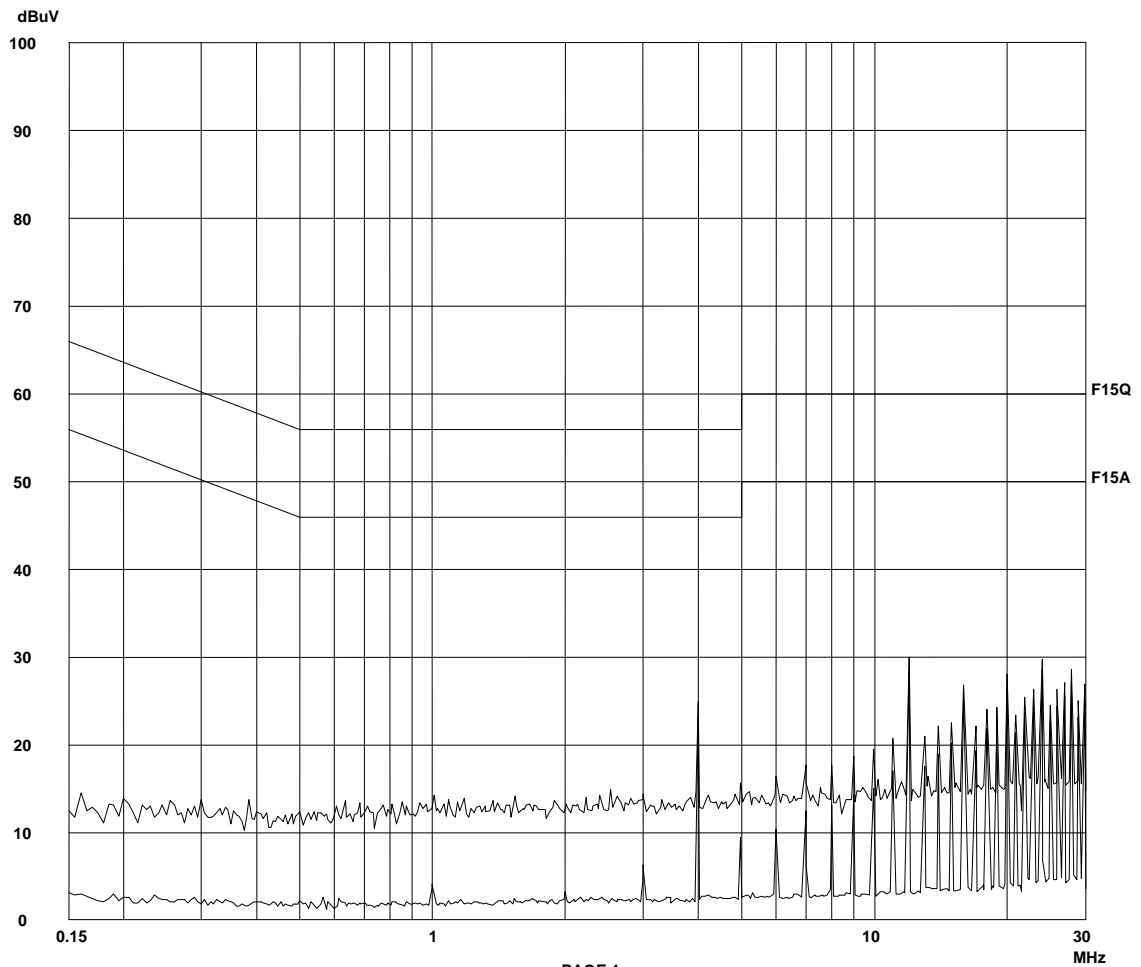

Final Measurement: x QP / + AV

Meas Time: 1 s

Subranges: 16

Acc Margin: 20dB

Transducer No.	Start	Stop	Name
2	1 9k	30M	EW0700
12	9k	30M	EW1449

Ctrl No.: N/A

Report No.: 0725002  
Tx Mode  
AC Mains "L"

Report No.:0725002

Scan Settings (1 Range)

Frequencies			Receiver Settings					
Start	Stop	Step	IF BW	Detector	M-Time	Atten	Preamp	OpRge
150k	30M	5k	10k	PK+AV	10ms	AUTO	LN OFF	60dB

Final Measurement Results:

no Results

Report No.: 0725002  
Tx Mode  
AC Mains "N"

Report No.:0725002

Scan Settings (1 Range)

Frequencies			Receiver Settings					
Start	Stop	Step	IF BW	Detector	M-Time	Atten	Preamp	OpRge
150k	30M	5k	10k	PK+AV	10ms	AUTO	LN OFF	60dB

Final Measurement: x QP / + AV  
Meas Time: 1 s  
Subranges: 16  
Acc Margin: 20dB

Transducer No.	Start	Stop	Name
2 1	9k	30M	EW0700
12	9k	30M	EW1449

Ctrl No.: N/A

Report No.: 0725002  
Tx Mode  
AC Mains "N"

Report No.:0725002

Scan Settings (1 Range)

Frequencies			Receiver Settings					
Start	Stop	Step	IF BW	Detector	M-Time	Atten	Preamp	OpRge
150k	30M	5k	10k	PK+AV	10ms	AUTO	LN OFF	60dB