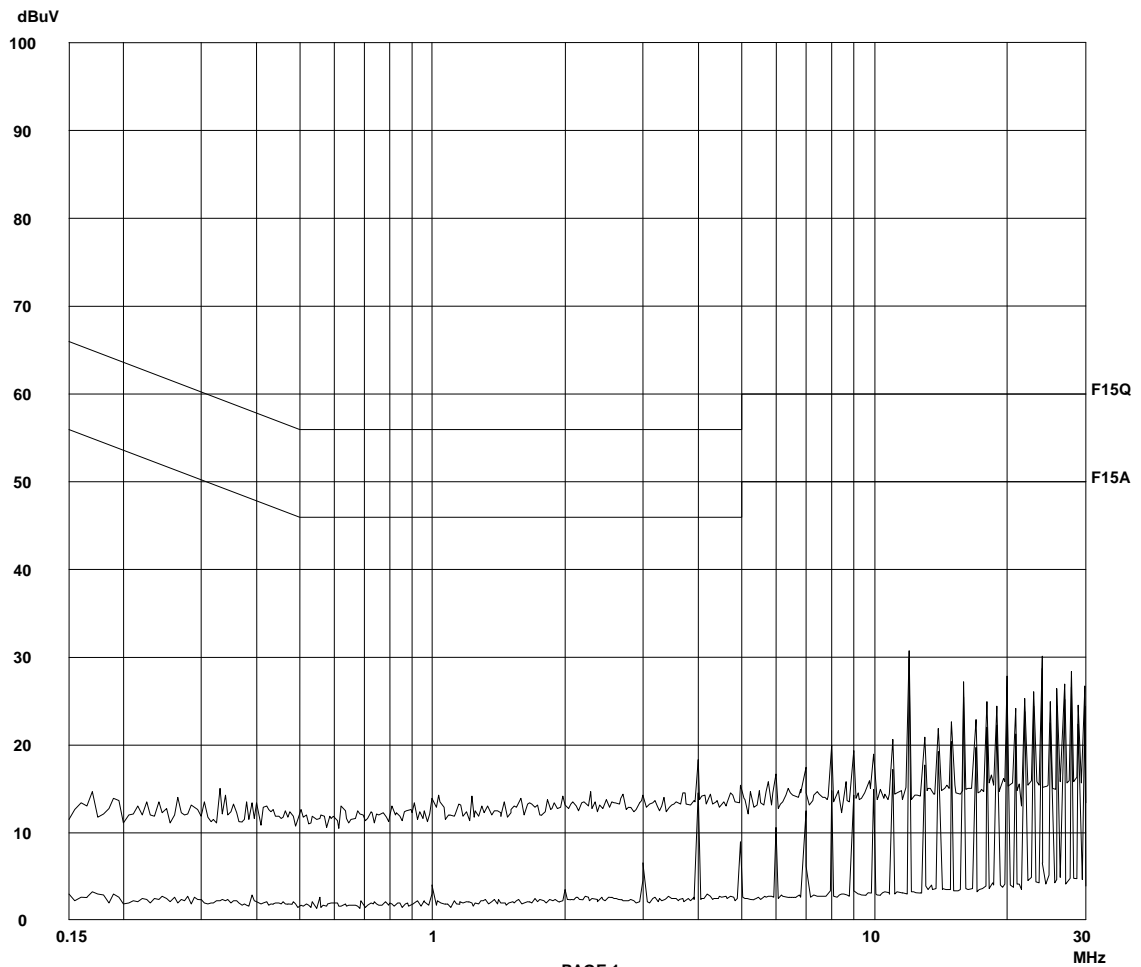

Report No.: 0725002  
Tx Mode  
AC Mains "L"

Report No.:0725002

Scan Settings (1 Range)

|----- Frequencies -----||----- Receiver Settings -----|

Start	Stop	Step	IF BW	Detector	M-Time	Atten	Preamp	OpRge
150k	30M	5k	10k	PK+AV	10ms	AUTO	LN OFF	60dB

Final Measurement: x QP / + AV

Meas Time: 1 s

Subranges: 16

Acc Margin: 20dB

Transducer No.	Start	Stop	Name
2	1 9k	30M	EW0700
12	9k	30M	EW1449

Ctrl No.: N/A

Report No.: 0725002  
Tx Mode  
AC Mains "L"

Report No.:0725002

Scan Settings (1 Range)

Frequencies			Receiver Settings					
Start	Stop	Step	IF BW	Detector	M-Time	Atten	Preamp	OpRge
150k	30M	5k	10k	PK+AV	10ms	AUTO	LN OFF	60dB

Final Measurement Results:

no Results

Report No.: 0725002  
Tx Mode  
AC Mains "N"

Transducer No.	Start	Stop	Name
2 1	9k	30M	EW0700
12	9k	30M	EW1449

Ctrl No.: N/A

Report No.: 0725002  
Tx Mode  
AC Mains "N"

Report No.:0725002

Scan Settings (1 Range)

Frequencies			Receiver Settings					
Start	Stop	Step	IF BW	Detector	M-Time	Atten	Preamp	OpRge
150k	30M	5k	10k	PK+AV	10ms	AUTO	LN OFF	60dB