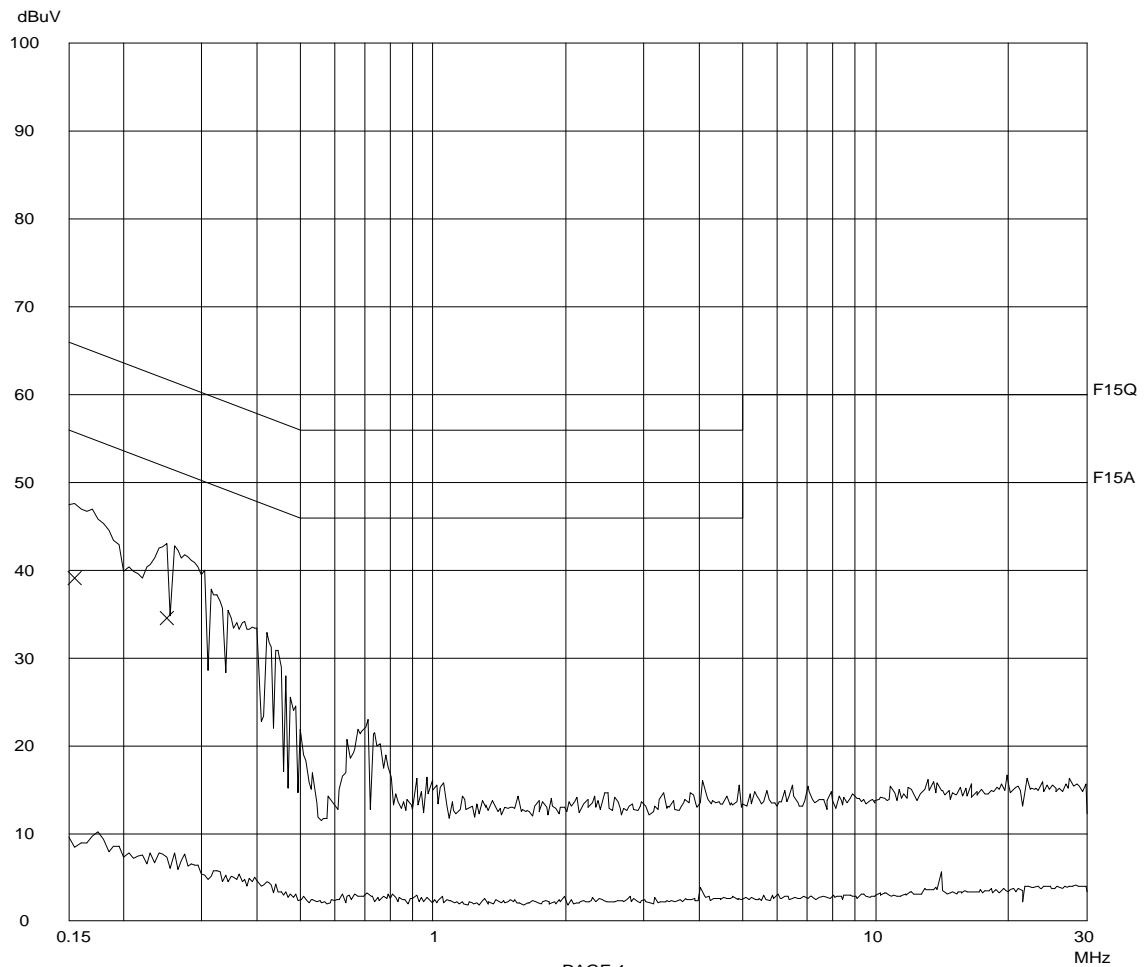

Report No.: 0724980  
Tx Mode  
AC Mains "N"

Report No.:0724980

Scan Settings (1 Range)

|----- Frequencies -----||----- Receiver Settings -----|

Start	Stop	Step	IF BW	Detector	M-Time	Atten	Preamp	OpRge
150k	30M	5k	10k	PK+AV	10ms	AUTO	LN OFF	60dB

Final Measurement: x QP / + AV

Meas Time: 1 s

Subranges: 16

Acc Margin: 20dB

Transducer No.	Start	Stop	Name
2	1 9k	30M	EW0700
12	9k	30M	EW1449

Ctrl No.: N/A

Report No.: 0724980  
Tx Mode  
AC Mains "N"

Report No.:0724980