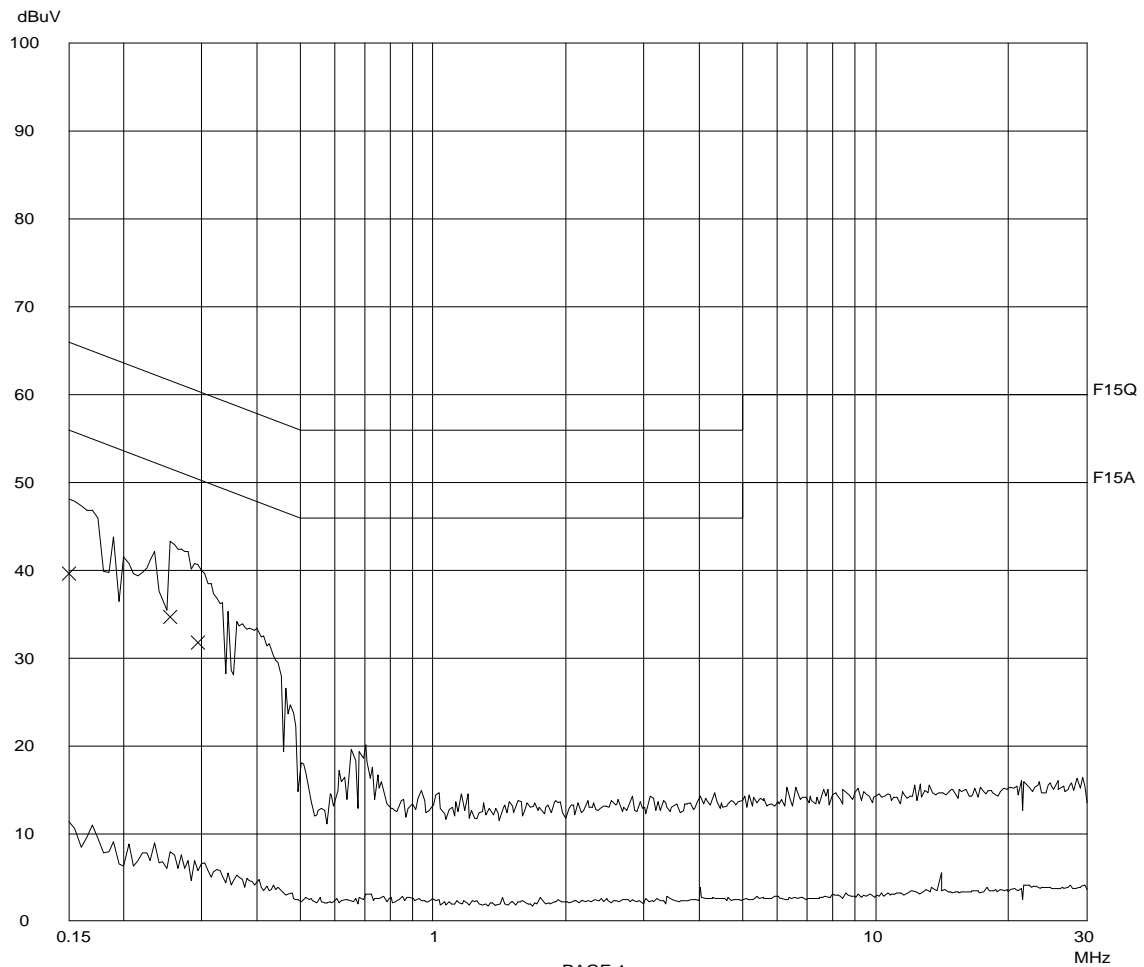

Final Measurement: x QP / + AV

Meas Time: 1 s

Subranges: 16

Acc Margin: 20dB

Transducer No.	Start	Stop	Name
2	1 9k	30M	EW0700
12	9k	30M	EW1449

Ctrl No.: N/A

Report No.: 0724980  
Tx Mode  
AC Mains "N"

Report No.:0724980

Start	Stop	Step	IF BW	Detector	M-Time	Atten	Preamp	OpRge
150k	30M	5k	10k	PK+AV	10ms	AUTO	LN OFF	60dB

Final Measurement: x QP / + AV

Meas Time: 1 s

Subranges: 16

Acc Margin: 20dB

Transducer No.	Start	Stop	Name
2	1 9k	30M	EW0700
12	9k	30M	EW1449