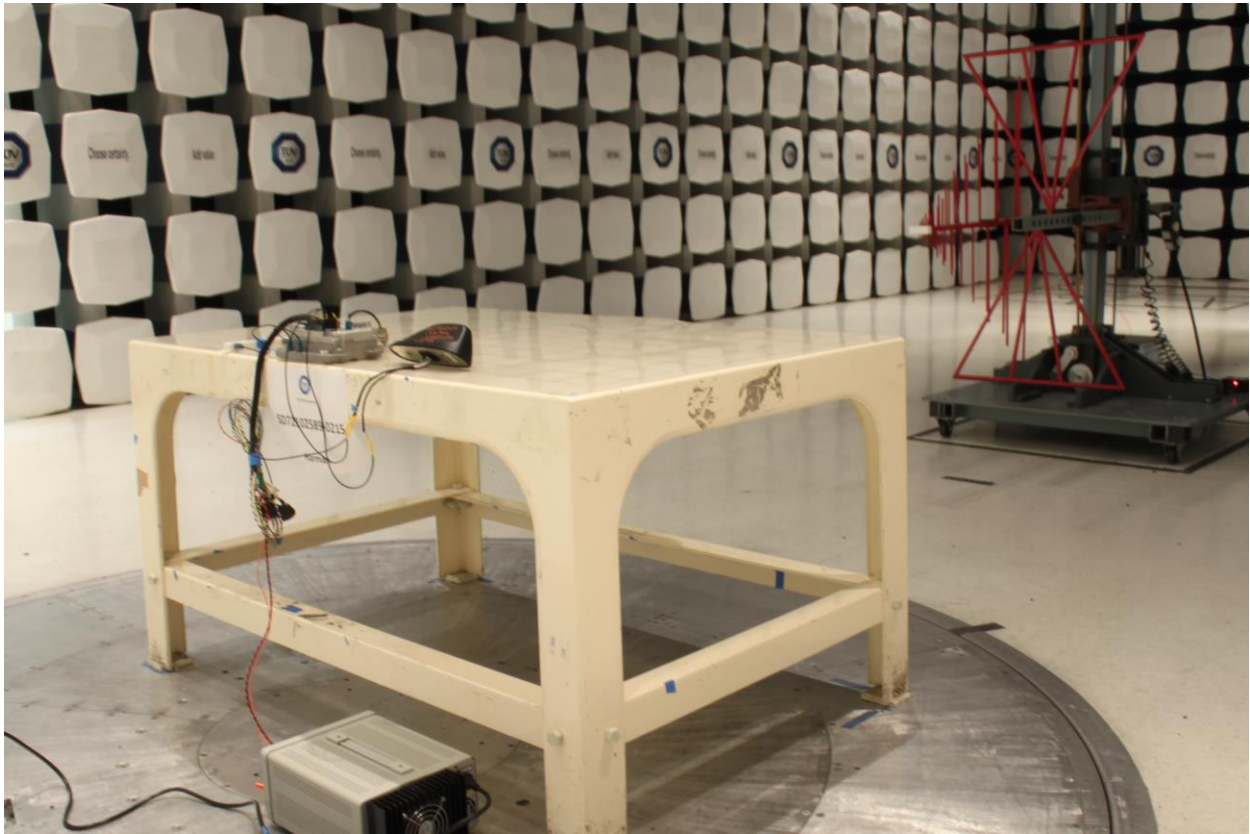

FCC ID QNG-BE2813

IC: 6434C-BE2813

Radiated Emissions Test Setup (below 1GHz)

Radiated Emissions Test Setup (above 1GHz)

Antenna Conducted Port Test Configuration