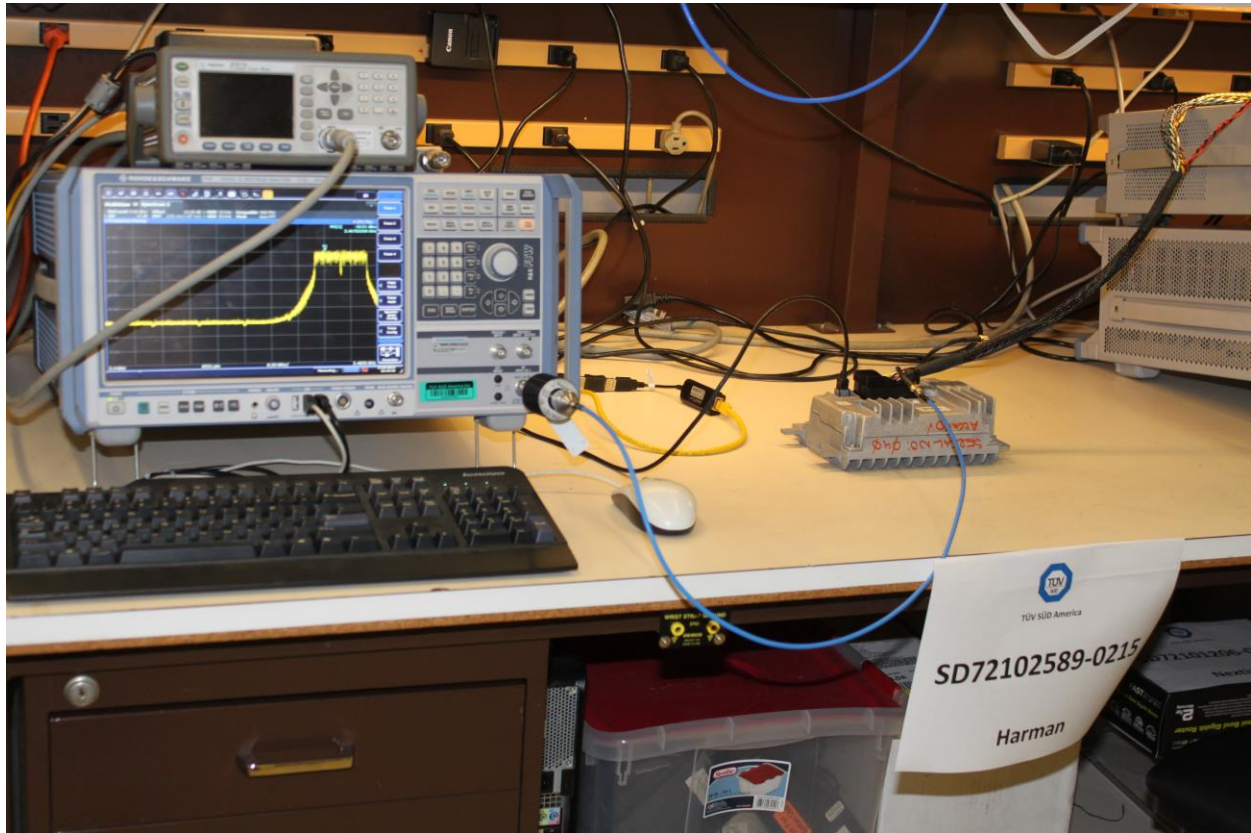

FCC ID QNG-BE2813

IC: 6434C-BE2813

Radiated Emissions Test Setup (below 1GHz)

Radiated Emissions Test Setup (above 1GHz)

Antenna Conducted Port Test Configuration