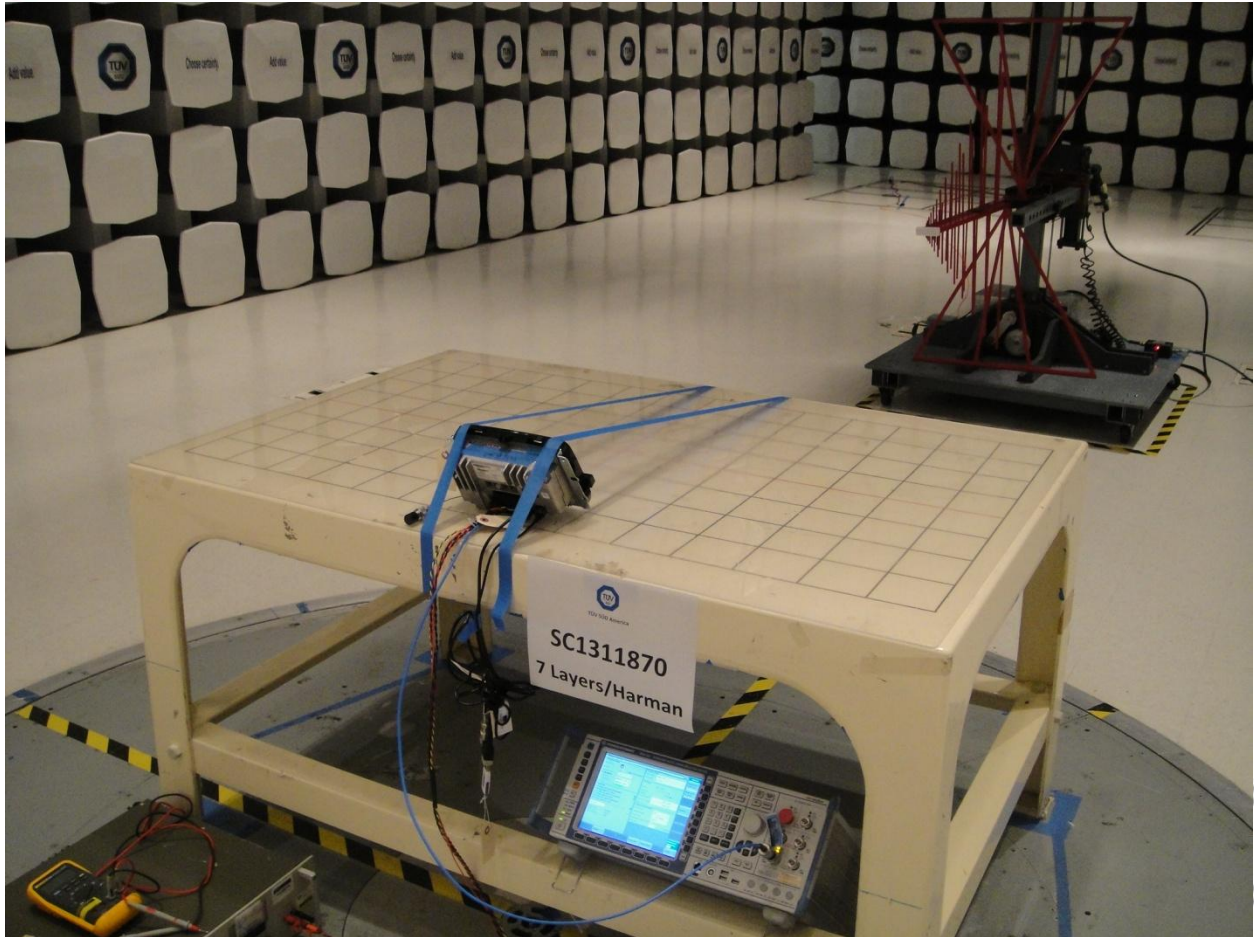

BT Conducted Antenna Port Measurement

BT Radiated Emission Below 1GHz (Front)

BT Radiated Emission Below 1GHz (Back)

BT Radiated Emission Above 1GHz (Front)

BT Radiated Emission Above 1GHz (Back)