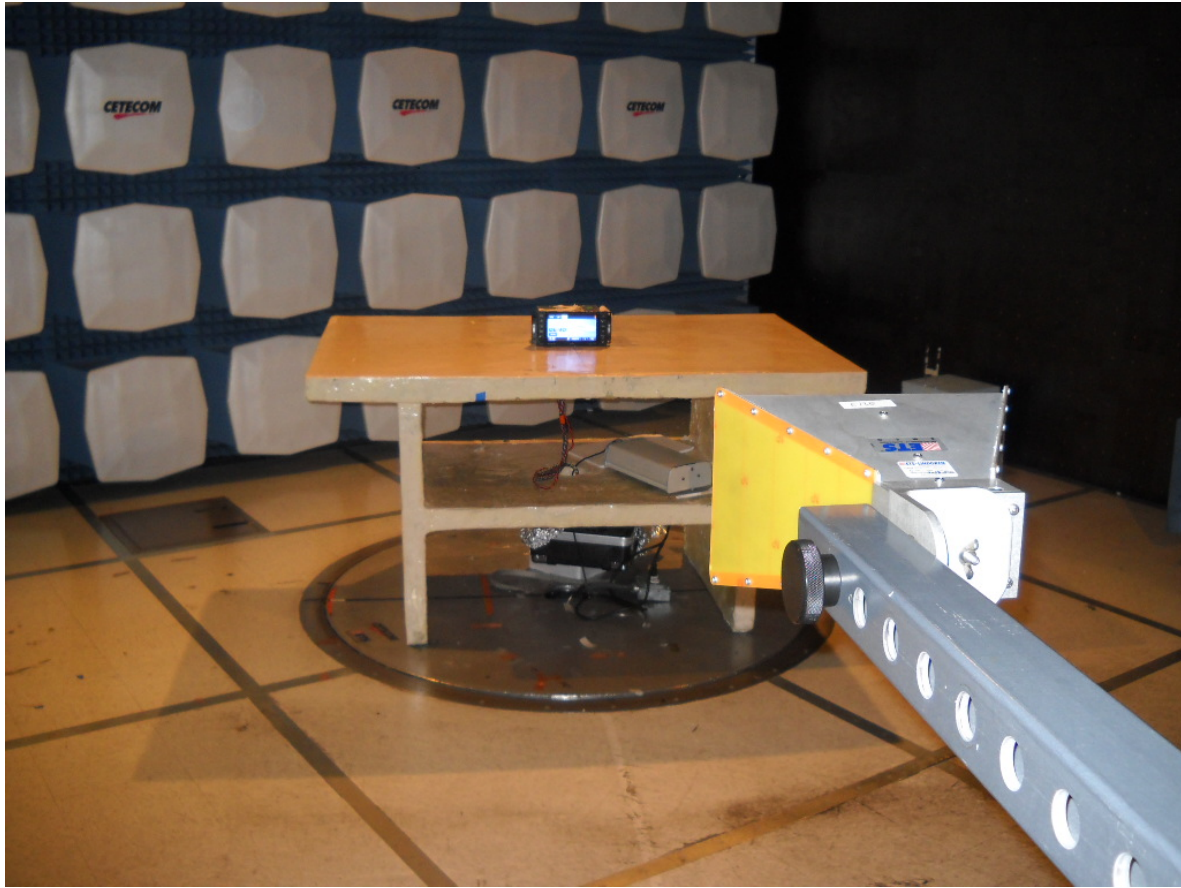

TEST SET UP PHOTOS

RADIATED BAND EDGE MEASUREMENTS

**RADIATED FIELD STRENGTH MEASUREMENTS 30MHz-1GHz**

RADIATED FIELD STRENGTH MEASUREMENTS 1GHz -18GHz

RADIATED FIELD STRENGTH MEASUREMENTS 18GHz -26.5GHz

**CONDUCTED MEASUREMENTS**