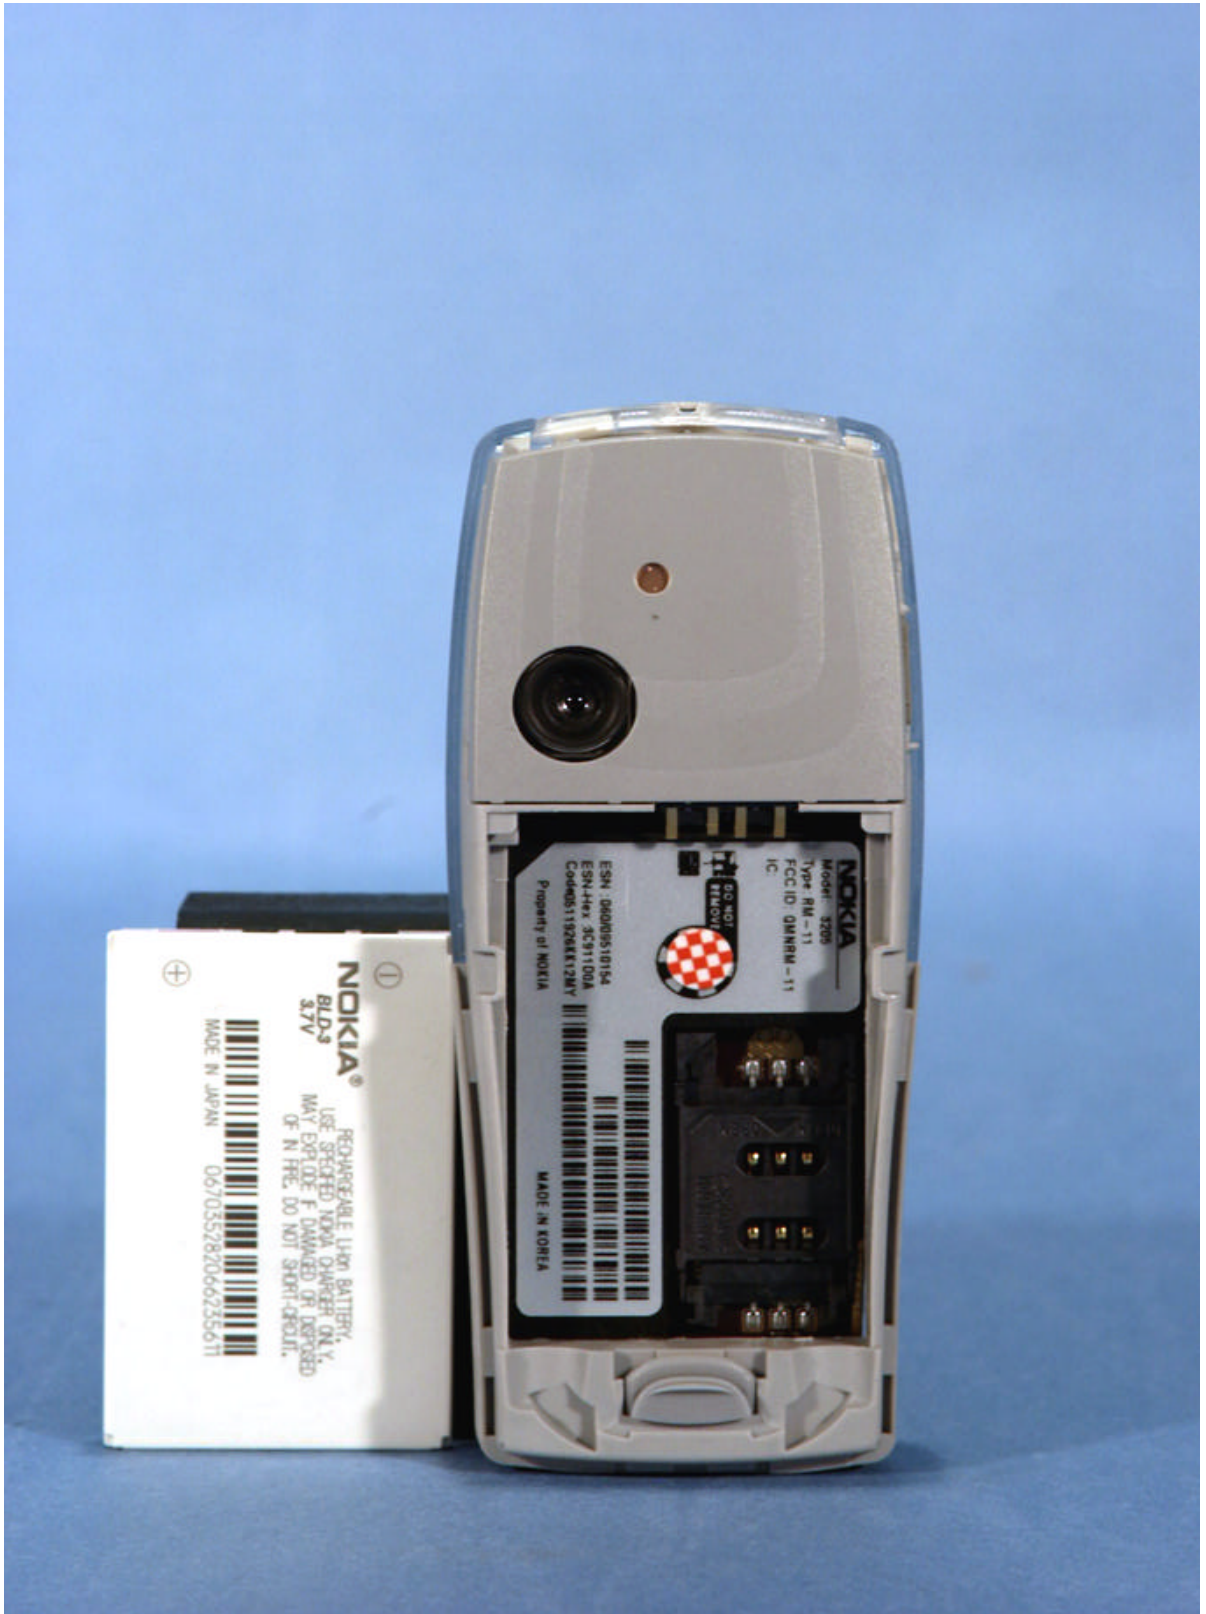


 © 2004 PCTEST Lab.	NOKIA FCC ID: QMNRM-11	EUT Photographs
	Tri-Mode Dual-Band Analog/PCS Phone	Model: 3205

PCTEST
Professional Calibration, Test & Repair Lab

© 2004 PCTEST Lab.

NOKIA FCC ID: OMNRM-11

Tri-Mode Dual-Band Analog/PCS Phone

EUT Photographs

Model: 3205

PCTEST
Professional Calibration, Test, and Repair Lab

© 2004 PCTEST Lab.

NOKIA FCC ID: QMNRM-11

Tri-Mode Dual-Band Analog/PCS Phone

EUT Photographs

Model: 3205

 © 2004 PCTEST Lab.	NOKIA FCC ID: QMNRM-11	EUT Photographs
	Tri-Mode Dual-Band Analog/PCS Phone	Model: 3205

	NOKIA FCC ID: QMNRM-11	EUT Photographs
© 2004 PCTEST Lab.	Tri-Mode Dual-Band Analog/PCS Phone	Model: 3205

 © 2004 PCTEST Lab.	NOKIA FCC ID: QMNRM-11	EUT Photographs
	Tri-Mode Dual-Band Analog/PCS Phone	Model: 3205