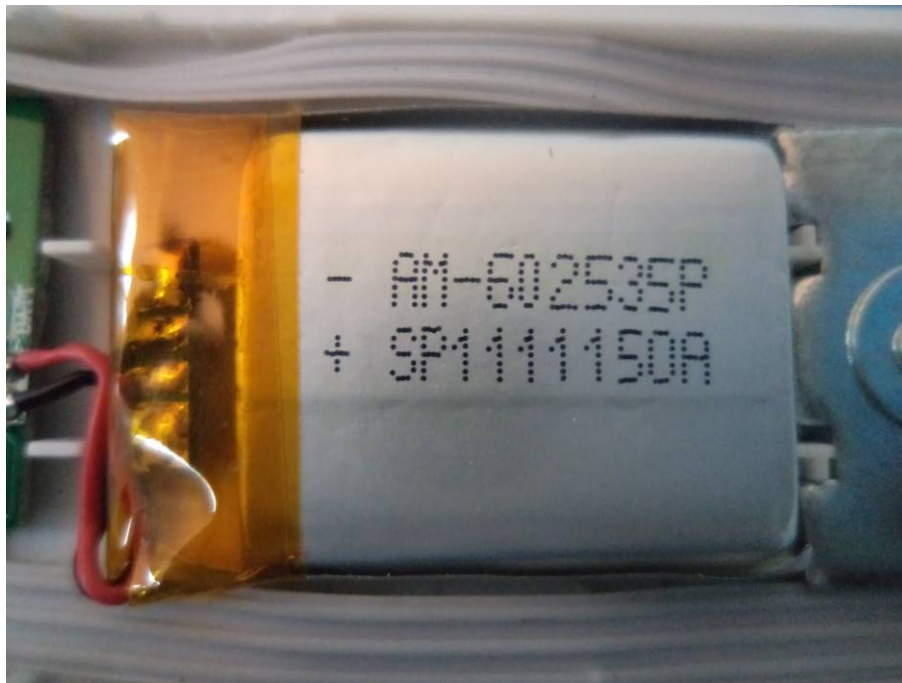

EXHIBIT C - EUT INTERNAL PHOTOGRAPHS

Model: i-500

EUT – Base Cover off View

EUT – Base Main Board Top View

EUT – Base Main Board Bottom View

EUT – Base DC Port Board Top View

EUT – Base DC Port Board Bottom View

EUT – Handset Cover off View 1

EUT – Handset Cover off View 2

EUT – Handset Main Board Top View

Antenna

EUT – Handset MIC Board Bottom View

EUT – Battery View

Model: i-400

EUT –Base Cover off View

EUT –Handset Cover off View