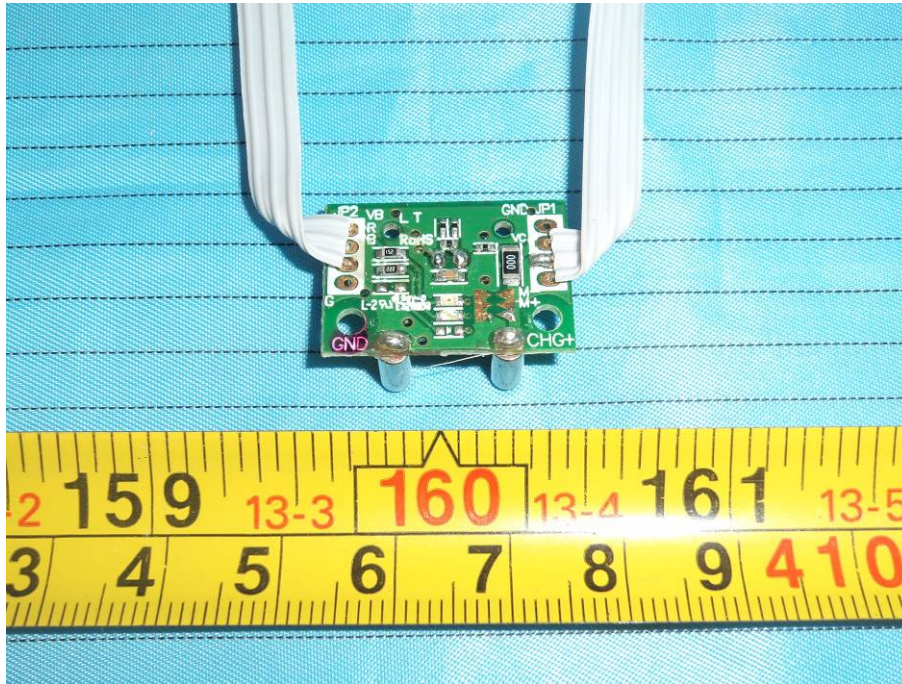

EXHIBIT C - EUT INTERNAL PHOTOGRAPHS

Model: i-500

EUT – Base Cover off View

EUT – Base Main Board Top View

EUT – Base Main Board Bottom View

EUT – Base DC Port Board Top View

EUT – Base DC Port Board Bottom View

EUT – Handset Cover off View 1

EUT – Handset Cover off View 2

EUT – Handset Main Board Top View

Antenna

EUT – Handset MIC Board Bottom View

EUT – Battery View

Model: i-400

EUT –Base Cover off View

EUT –Handset Cover off View