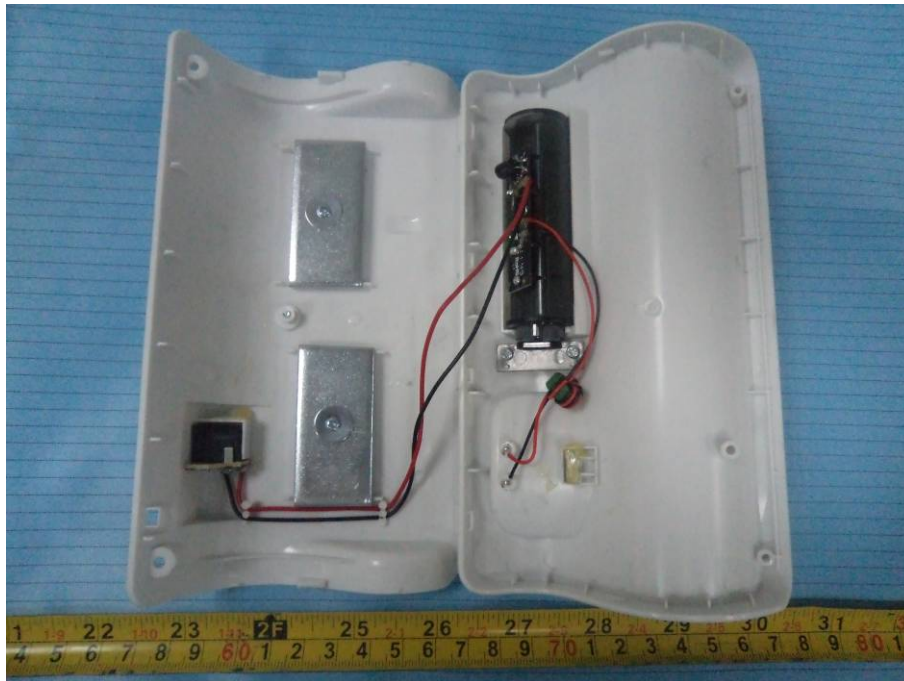

EXHIBIT C - EUT INTERNAL PHOTOGRAPHS

Model: i-500

EUT – Base Cover off View

EUT – Base Main Board Top View

EUT – Base Main Board Bottom View

EUT – Base DC Port Board Top View

EUT – Base DC Port Board Bottom View

EUT – Handset Cover off View 1

EUT – Handset Cover off View 2

EUT – Handset Main Board Top View

Antenna

EUT – Handset MIC Board Bottom View

EUT – Battery View

Model: i-400

EUT –Base Cover off View

EUT –Handset Cover off View