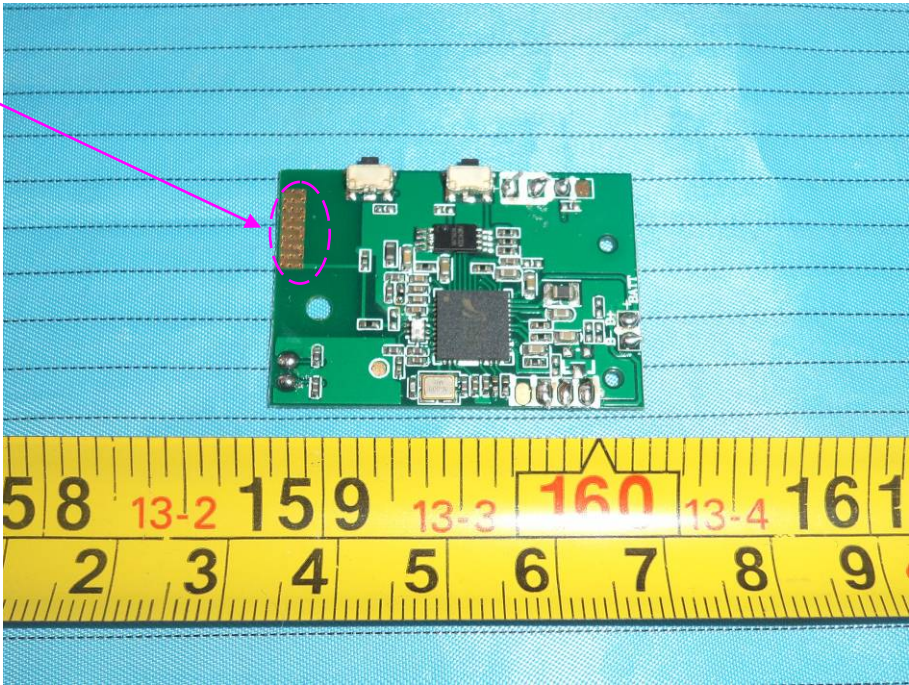

EXHIBIT C - EUT INTERNAL PHOTOGRAPHS

Model: i-500

EUT – Base Cover off View

EUT – Base Main Board Top View

EUT – Base Main Board Bottom View

EUT – Base DC Port Board Top View

EUT – Base DC Port Board Bottom View

EUT – Handset Cover off View 1

EUT – Handset Cover off View 2

EUT – Handset Main Board Top View

Antenna

EUT – Handset MIC Board Bottom View

EUT – Battery View

Model: i-400

EUT –Base Cover off View

EUT –Handset Cover off View