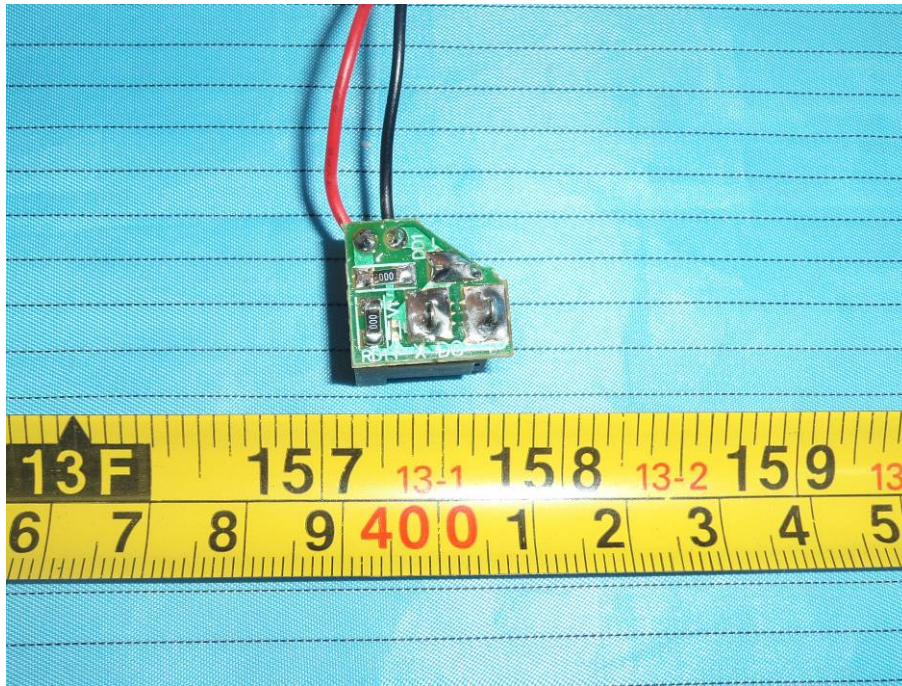

EXHIBIT C - EUT INTERNAL PHOTOGRAPHS

Model: i-500

EUT – Base Cover off View

EUT – Base Main Board Top View

EUT – Base Main Board Bottom View

EUT – Base DC Port Board Top View

EUT – Base DC Port Board Bottom View

EUT – Handset Cover off View 1

EUT – Handset Cover off View 2

EUT – Handset Main Board Top View

Antenna

EUT – Handset MIC Board Bottom View

EUT – Battery View

Model: i-400

EUT –Base Cover off View

EUT –Handset Cover off View