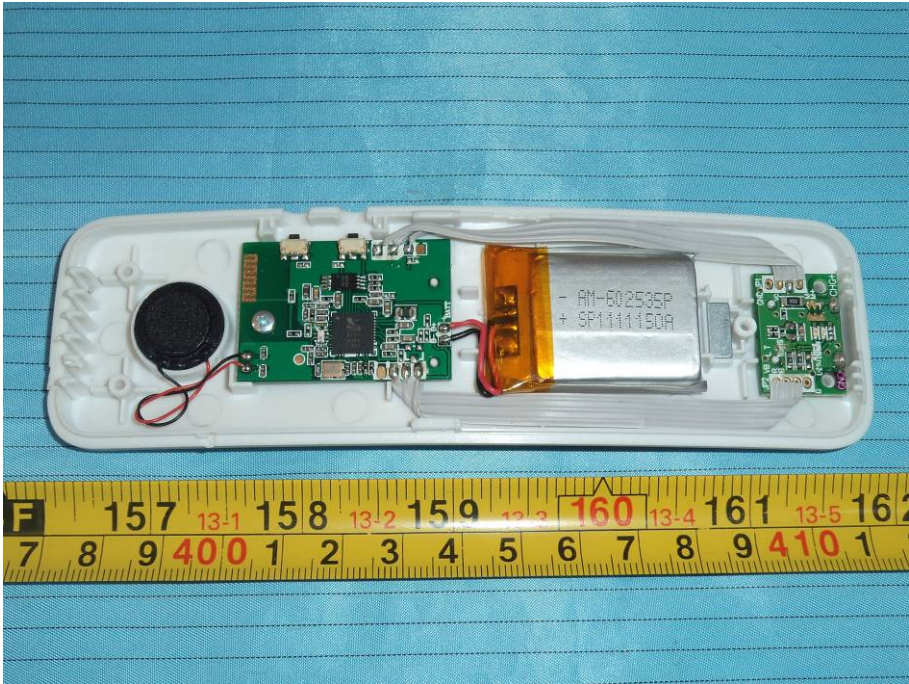

EXHIBIT C - EUT INTERNAL PHOTOGRAPHS

Model: i-500

EUT – Base Cover off View

EUT – Base Main Board Top View

EUT – Base Main Board Bottom View

EUT – Base DC Port Board Top View

EUT – Base DC Port Board Bottom View

EUT – Handset Cover off View 1

EUT – Handset Cover off View 2

EUT – Handset Main Board Top View

Antenna

EUT – Handset MIC Board Bottom View

EUT – Battery View

Model: i-400

EUT –Base Cover off View

EUT –Handset Cover off View