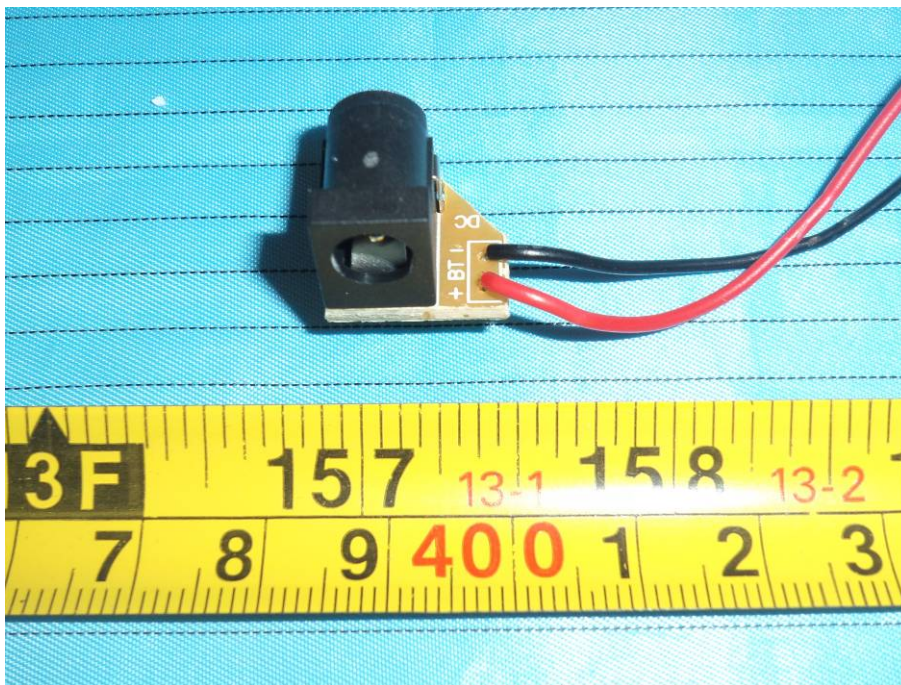

EXHIBIT C - EUT INTERNAL PHOTOGRAPHS

Model: i-500

EUT – Base Cover off View

EUT – Base Main Board Top View

EUT – Base Main Board Bottom View

EUT – Base DC Port Board Top View

EUT – Base DC Port Board Bottom View

EUT – Handset Cover off View 1

EUT – Handset Cover off View 2

EUT – Handset Main Board Top View

Antenna

EUT – Handset MIC Board Bottom View

EUT – Battery View

Model: i-400

EUT –Base Cover off View

EUT –Handset Cover off View