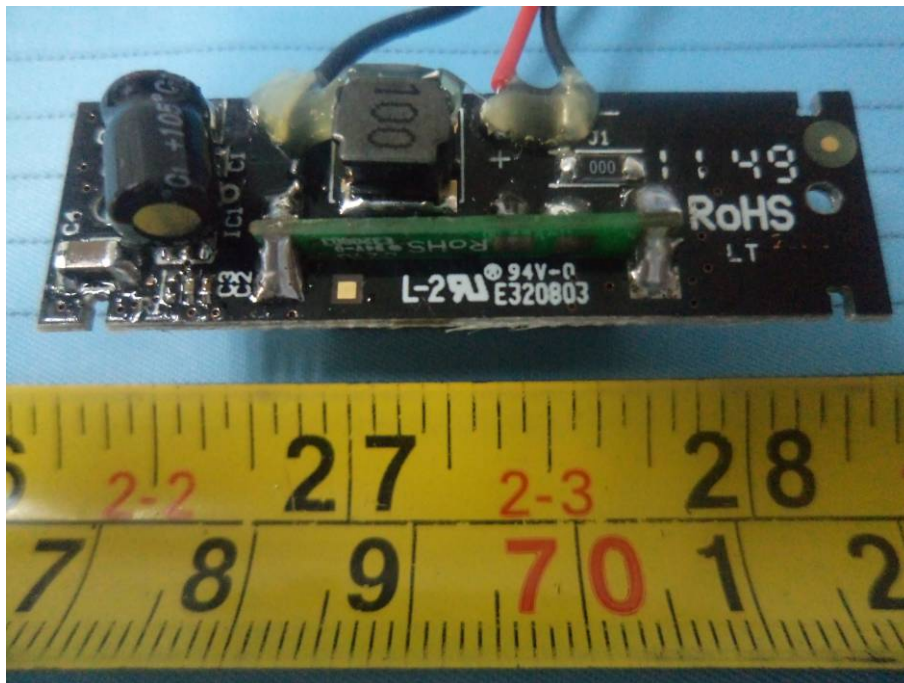

EXHIBIT C - EUT INTERNAL PHOTOGRAPHS

Model: i-500

EUT – Base Cover off View

EUT – Base Main Board Top View

EUT – Base Main Board Bottom View

EUT – Base DC Port Board Top View

EUT – Base DC Port Board Bottom View

EUT – Handset Cover off View 1

EUT – Handset Cover off View 2

EUT – Handset Main Board Top View

Antenna

EUT – Handset MIC Board Bottom View

EUT – Battery View

Model: i-400

EUT –Base Cover off View

EUT –Handset Cover off View