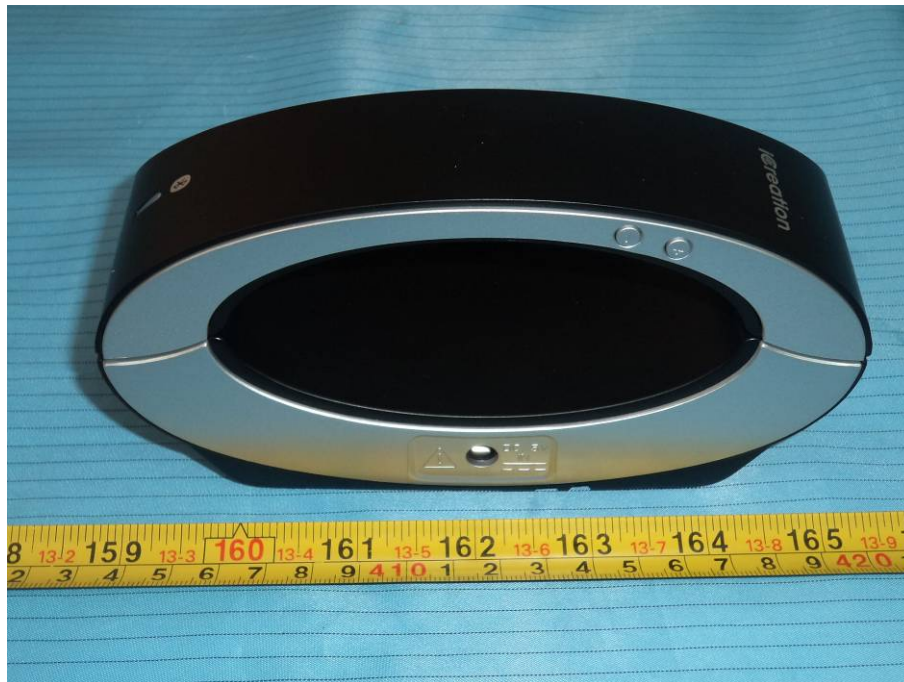

EXHIBIT B - EUT EXTERNAL PHOTOGRAPHS

Model: i-500

EUT – All View 1

EUT – All View 2

EUT – Base Front View

EUT – Base Rear View

EUT – Handset Top View

EUT – Handset Bottom View

EUT – Adapter View

EUT – Adapter Label View

Model: i-400

EUT – Front View

EUT – Rear View

EUT – Cover off View

EUT – Base Bottom View