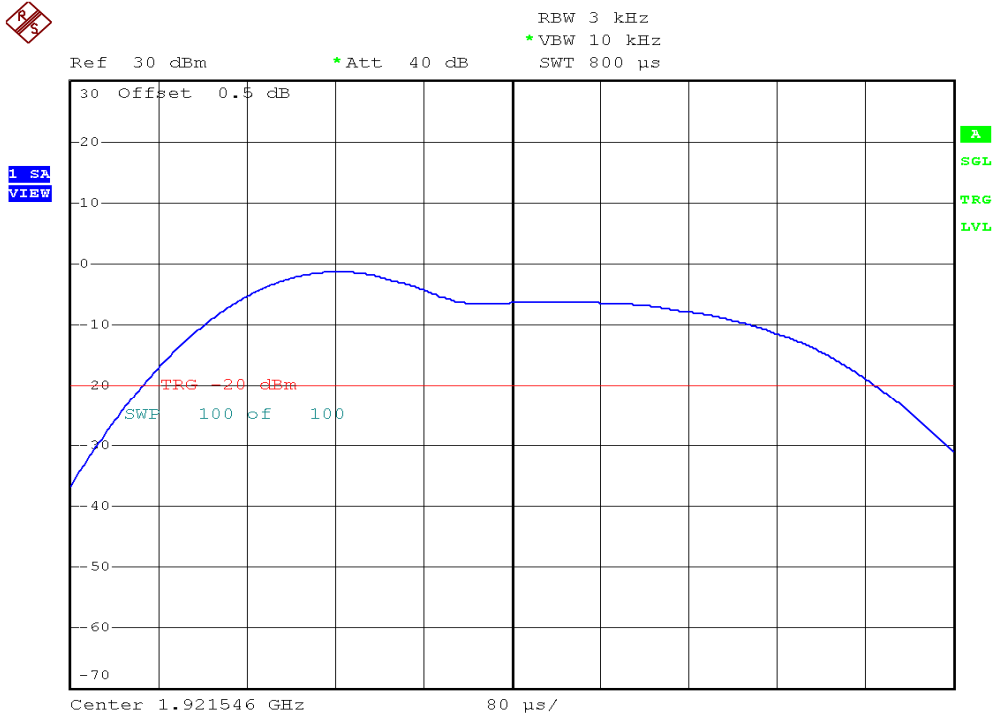

INTERTEK TESTING SERVICES

Power Spectral Density Plots

Base unit, Lowest channel, Traffic carrier

Base unit, Highest channel, Traffic carrier

INTERTEK TESTING SERVICES

Power Spectral Density Plots

Handset unit, Lowest channel, Traffic carrier

Handset unit, Highest channel, Traffic carrier