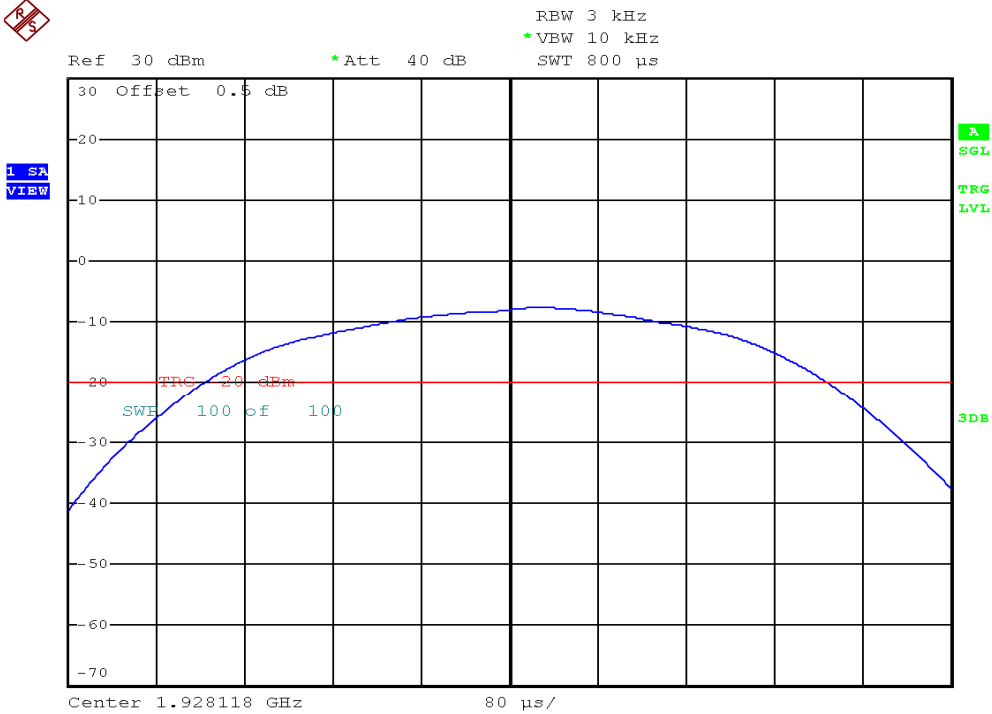

INTERTEK TESTING SERVICES

Power Spectral Density Plots

Base unit, Lowest channel, Traffic carrier

Base unit, Highest channel, Traffic carrier

INTERTEK TESTING SERVICES

Power Spectral Density Plots

Handset unit, Lowest channel, Traffic carrier

Handset unit, Highest channel, Traffic carrier