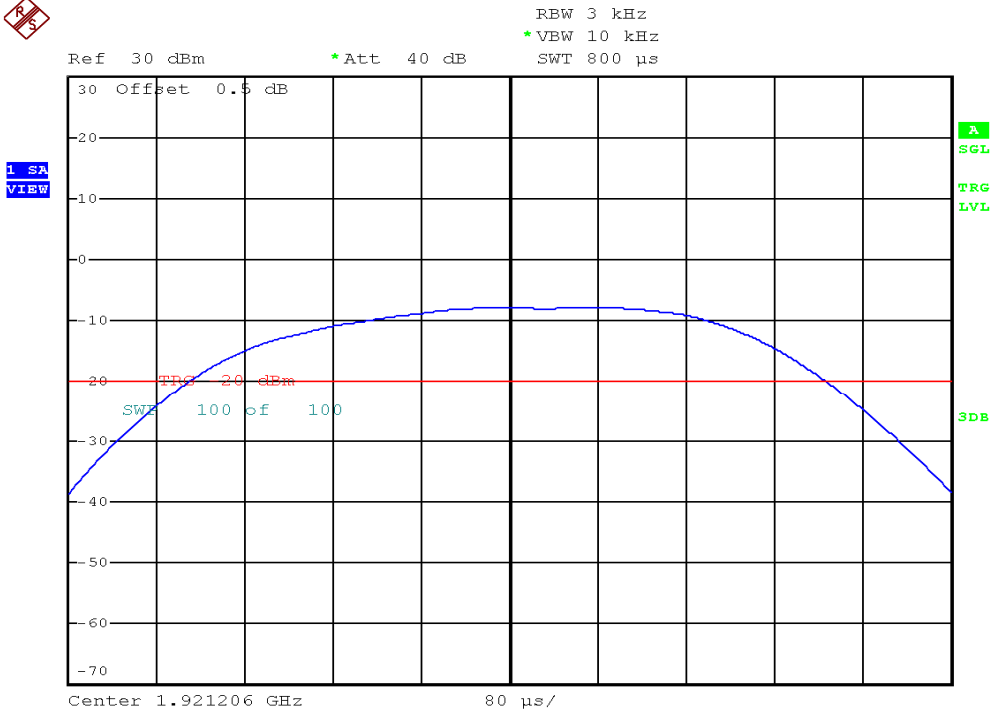

INTERTEK TESTING SERVICES

Power Spectral Density Plots

Base unit, Lowest channel, Traffic carrier

Base unit, Highest channel, Traffic carrier

INTERTEK TESTING SERVICES

Power Spectral Density Plots

Handset unit, Lowest channel, Traffic carrier

Handset unit, Highest channel, Traffic carrier