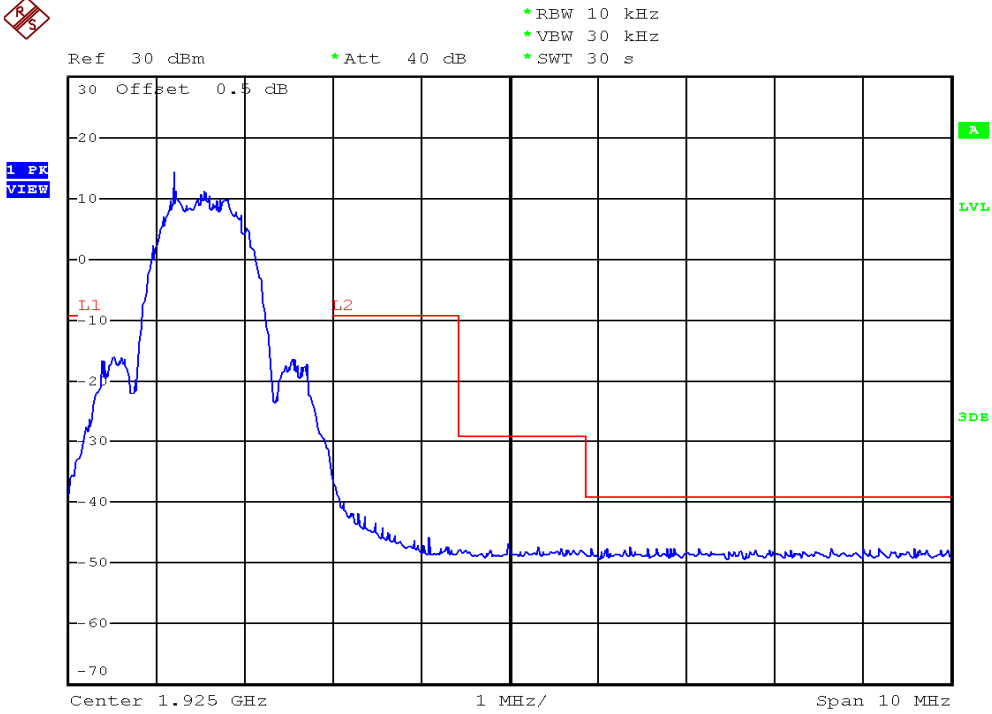

INTERTEK TESTING SERVICES

Unwanted Emission Inside The Sub-Band Plots

Base unit, Lowest channel, Traffic carrier

Base unit, Highest channel, Traffic carrier

INTERTEK TESTING SERVICES

Unwanted Emission Inside The Sub-Band Plots

Handset unit, Lowest channel, Traffic carrier

Handset unit, Highest channel, Traffic carrier