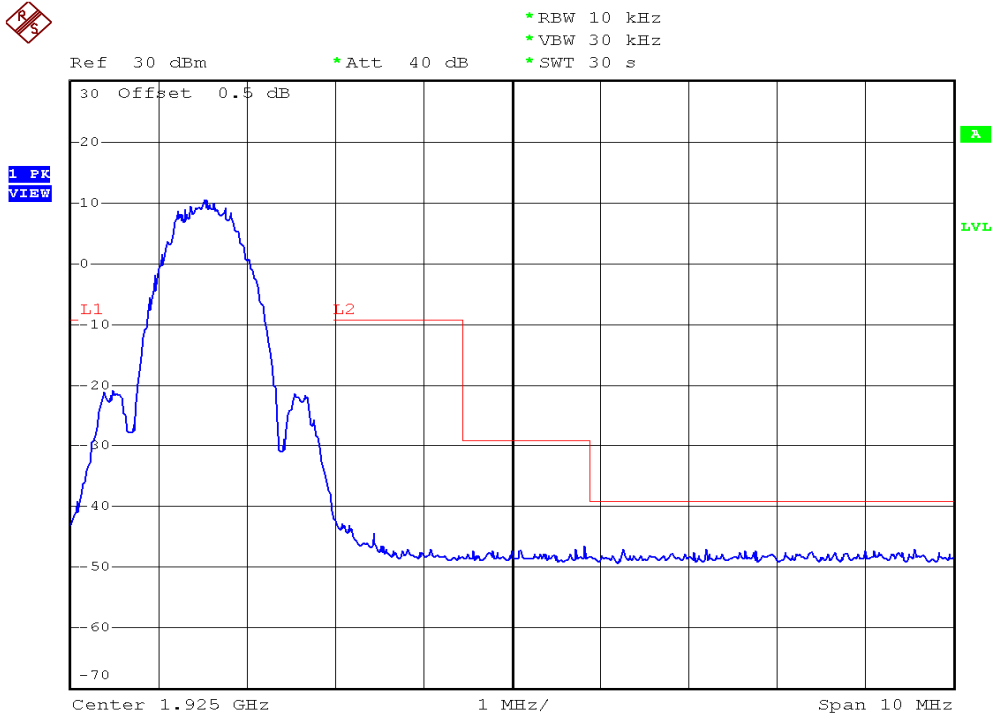

INTERTEK TESTING SERVICES

Unwanted Emission Inside The Sub-Band Plots

Base unit, Lowest channel, Traffic carrier

Base unit, Highest channel, Traffic carrier

INTERTEK TESTING SERVICES

Unwanted Emission Inside The Sub-Band Plots

Handset unit, Lowest channel, Traffic carrier

Handset unit, Highest channel, Traffic carrier