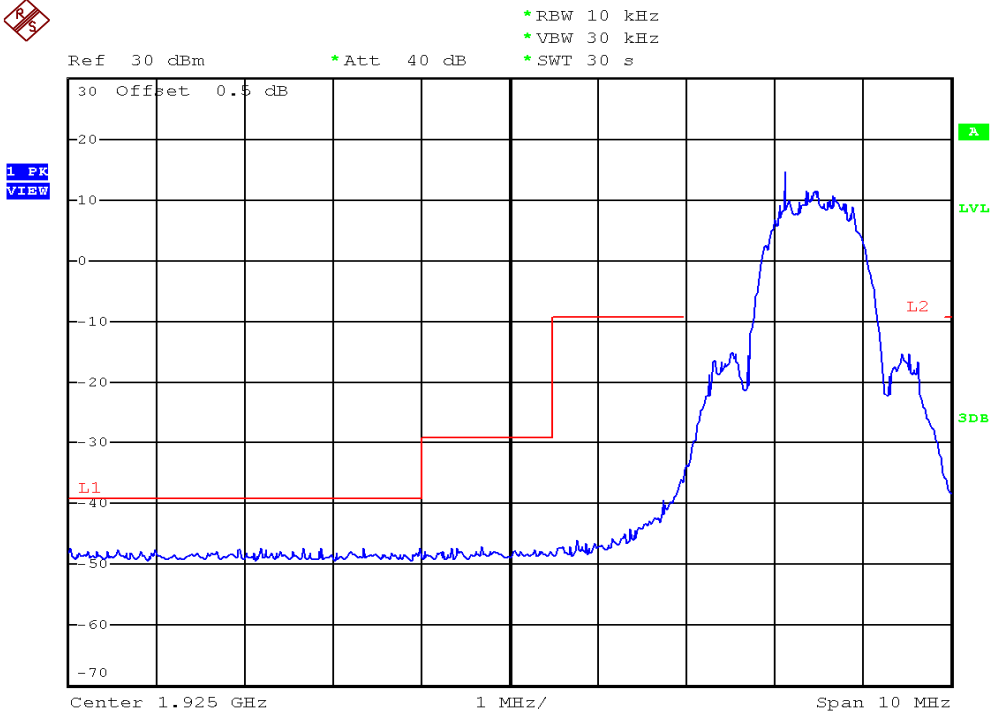

INTERTEK TESTING SERVICES

Unwanted Emission Inside The Sub-Band Plots

Base unit, Lowest channel, Traffic carrier

Base unit, Highest channel, Traffic carrier

INTERTEK TESTING SERVICES

Unwanted Emission Inside The Sub-Band Plots

Handset unit, Lowest channel, Traffic carrier

Handset unit, Highest channel, Traffic carrier