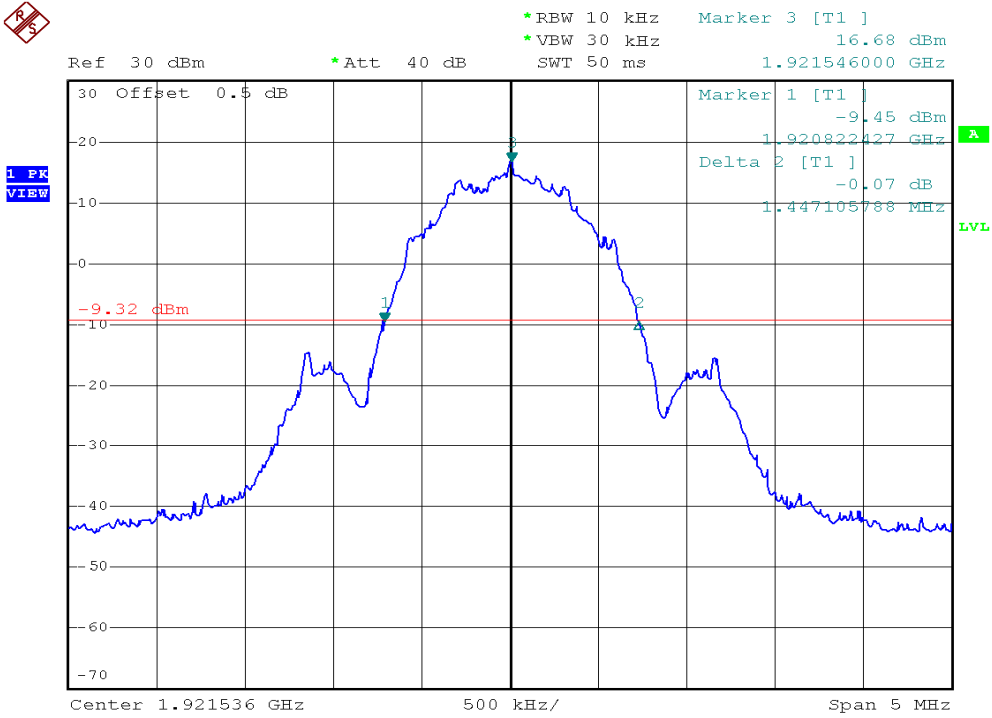

INTERTEK TESTING SERVICES

26dB Emission Bandwidth Plots

Handset unit, Lowest channel, Traffic carrier