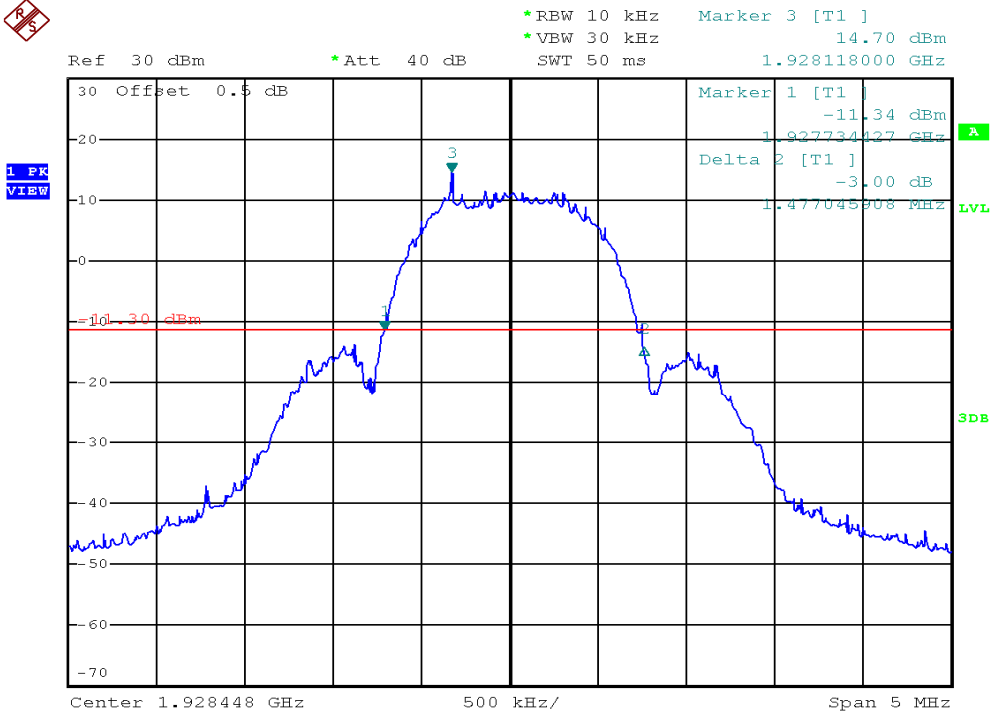

Base unit, Highest channel, Traffic carrier