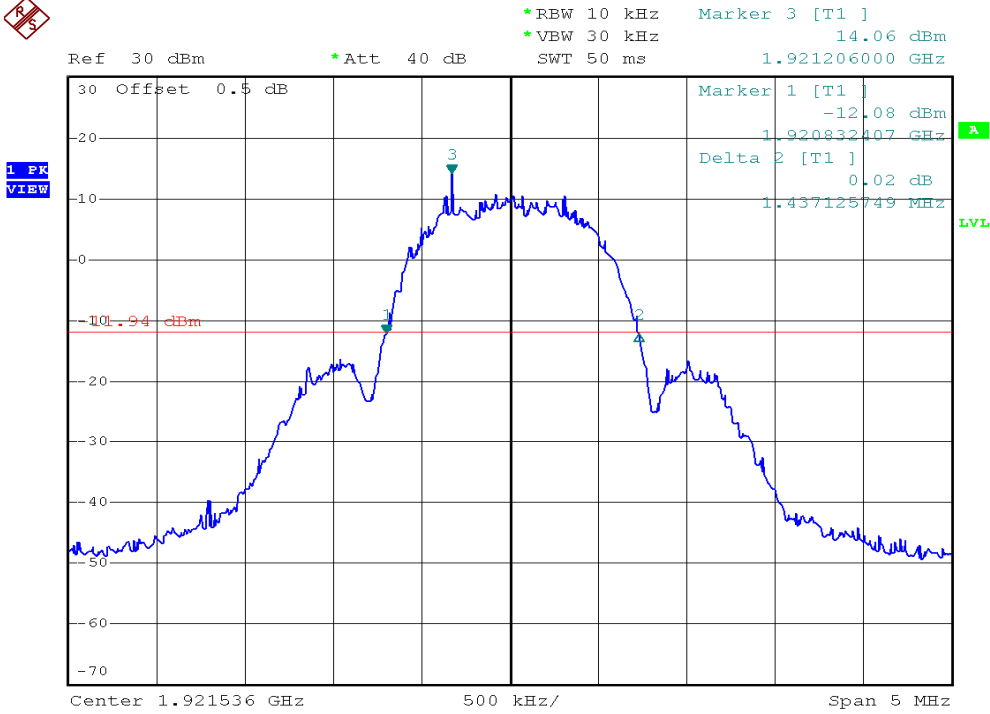

## 26dB Emission Bandwidth Plots

### Base unit, Lowest channel, Traffic carrier