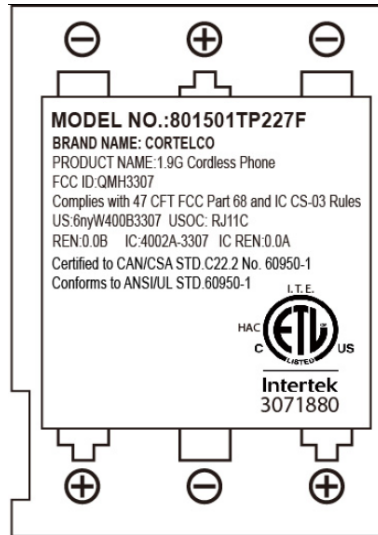

EXHIBIT A - FCC ID LABELING AND LOCATION

FCC ID Label

FCC ID Label Location

Label here

The label shown shall be permanently affixed at a conspicuous location on the device and be readily visible to the user at the time purchase (Labeling requirements per 2.925)