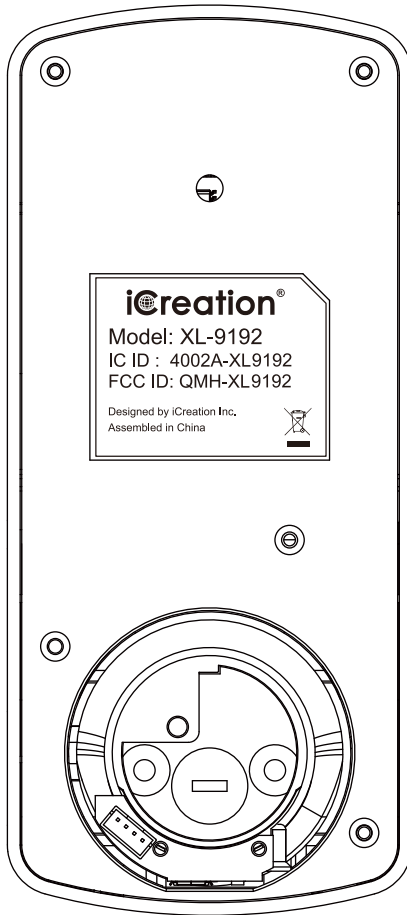

FCC ID: QMH-XL9192

Outdoor unit view (NFC transmitter)