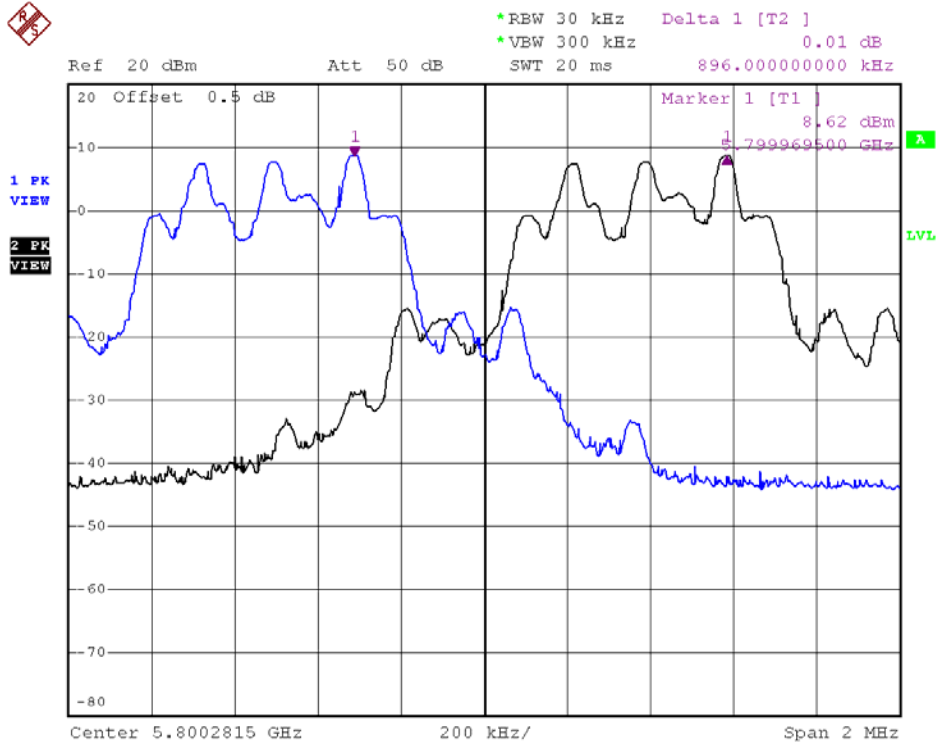

INTERTEK TESTING SERVICES

Minimum Hopping Channel Carrier Frequency Separation Plots

Plot B4

Plot H4