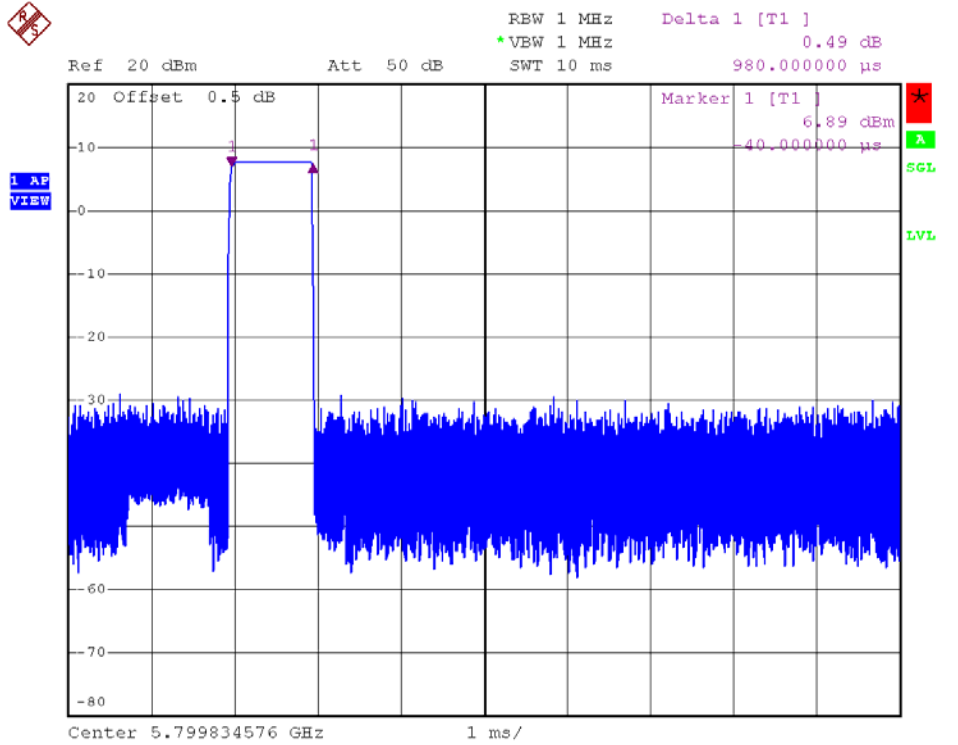

Plot B5B

INTERTEK TESTING SERVICES

Average Channel Occupancy Time Plots

Plot B5A