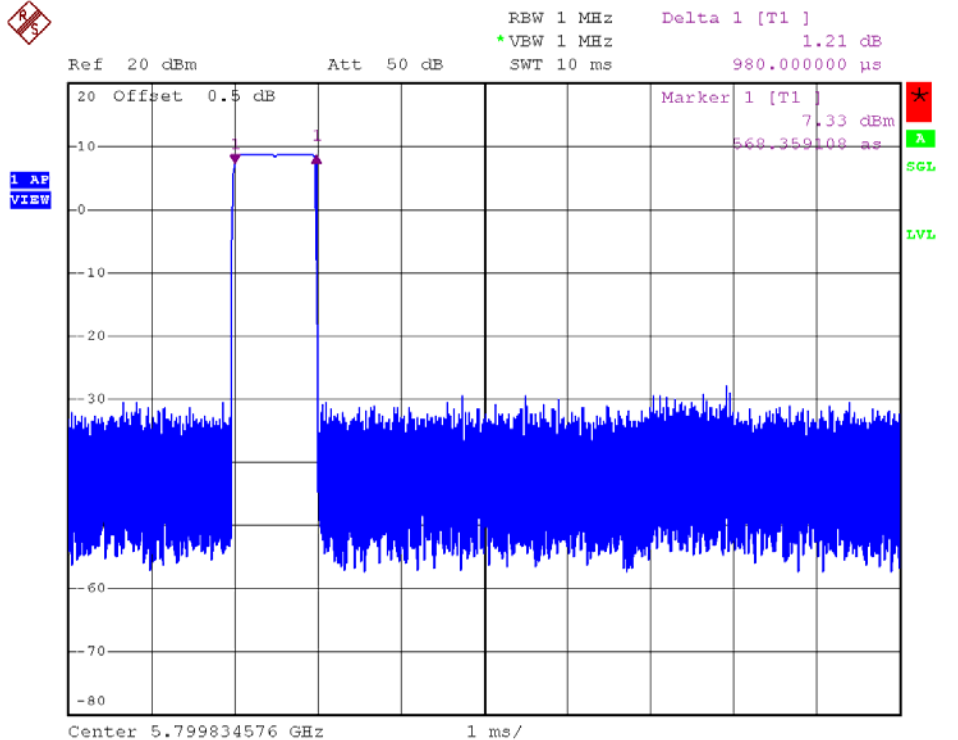

Plot H5B

Plot H5A