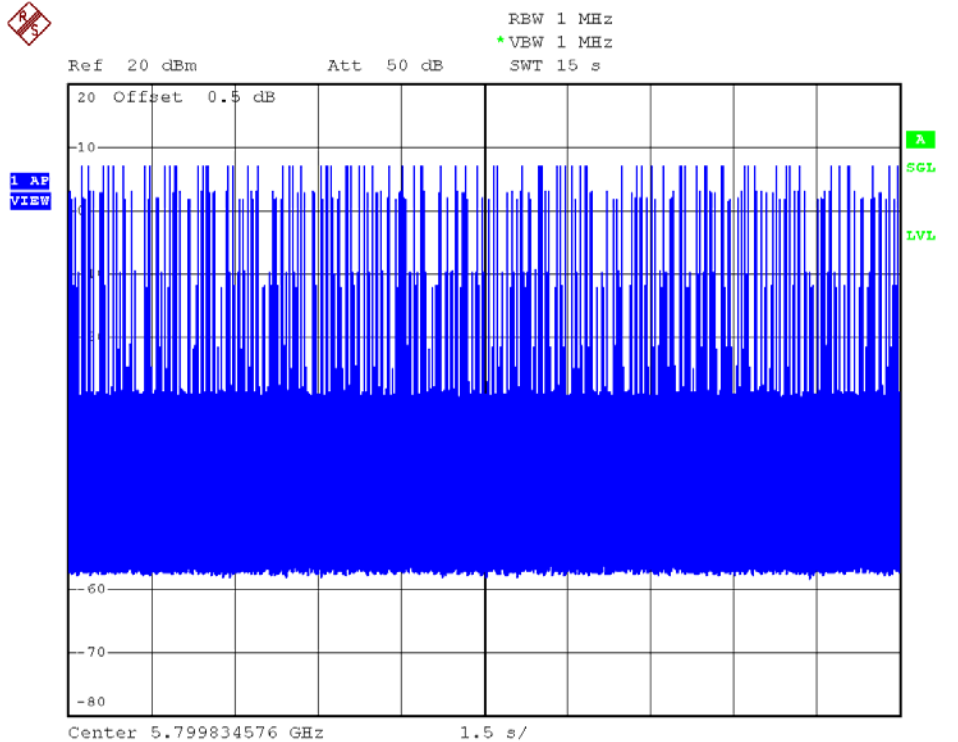

Plot B5C

Plot B5B