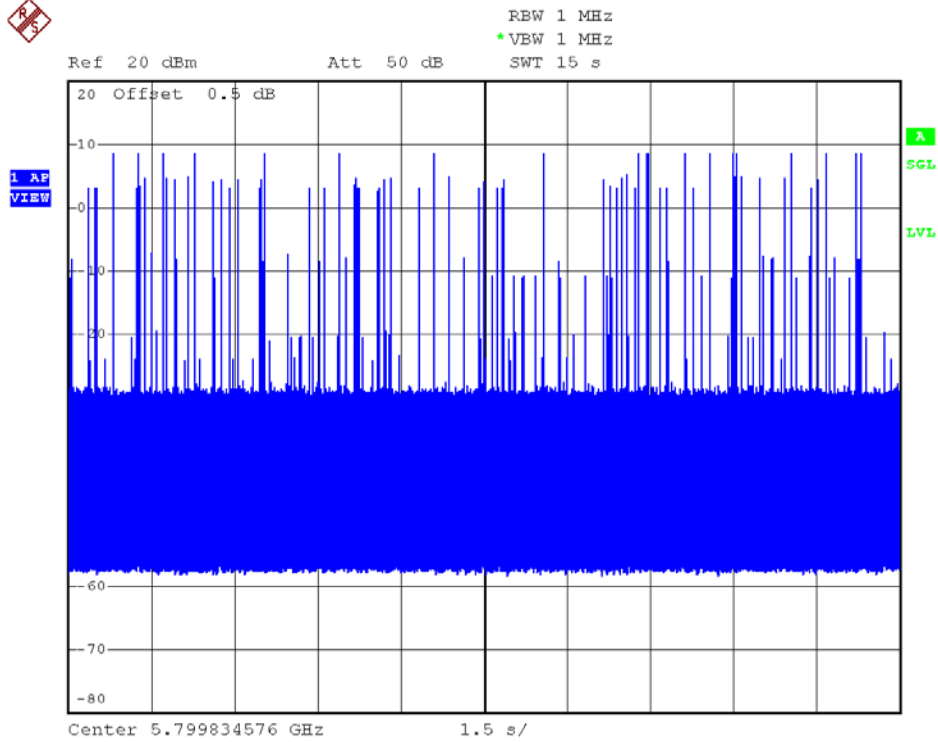

Plot H5C

INTERTEK TESTING SERVICES

Average Channel Occupancy Time Plots

Plot H5B