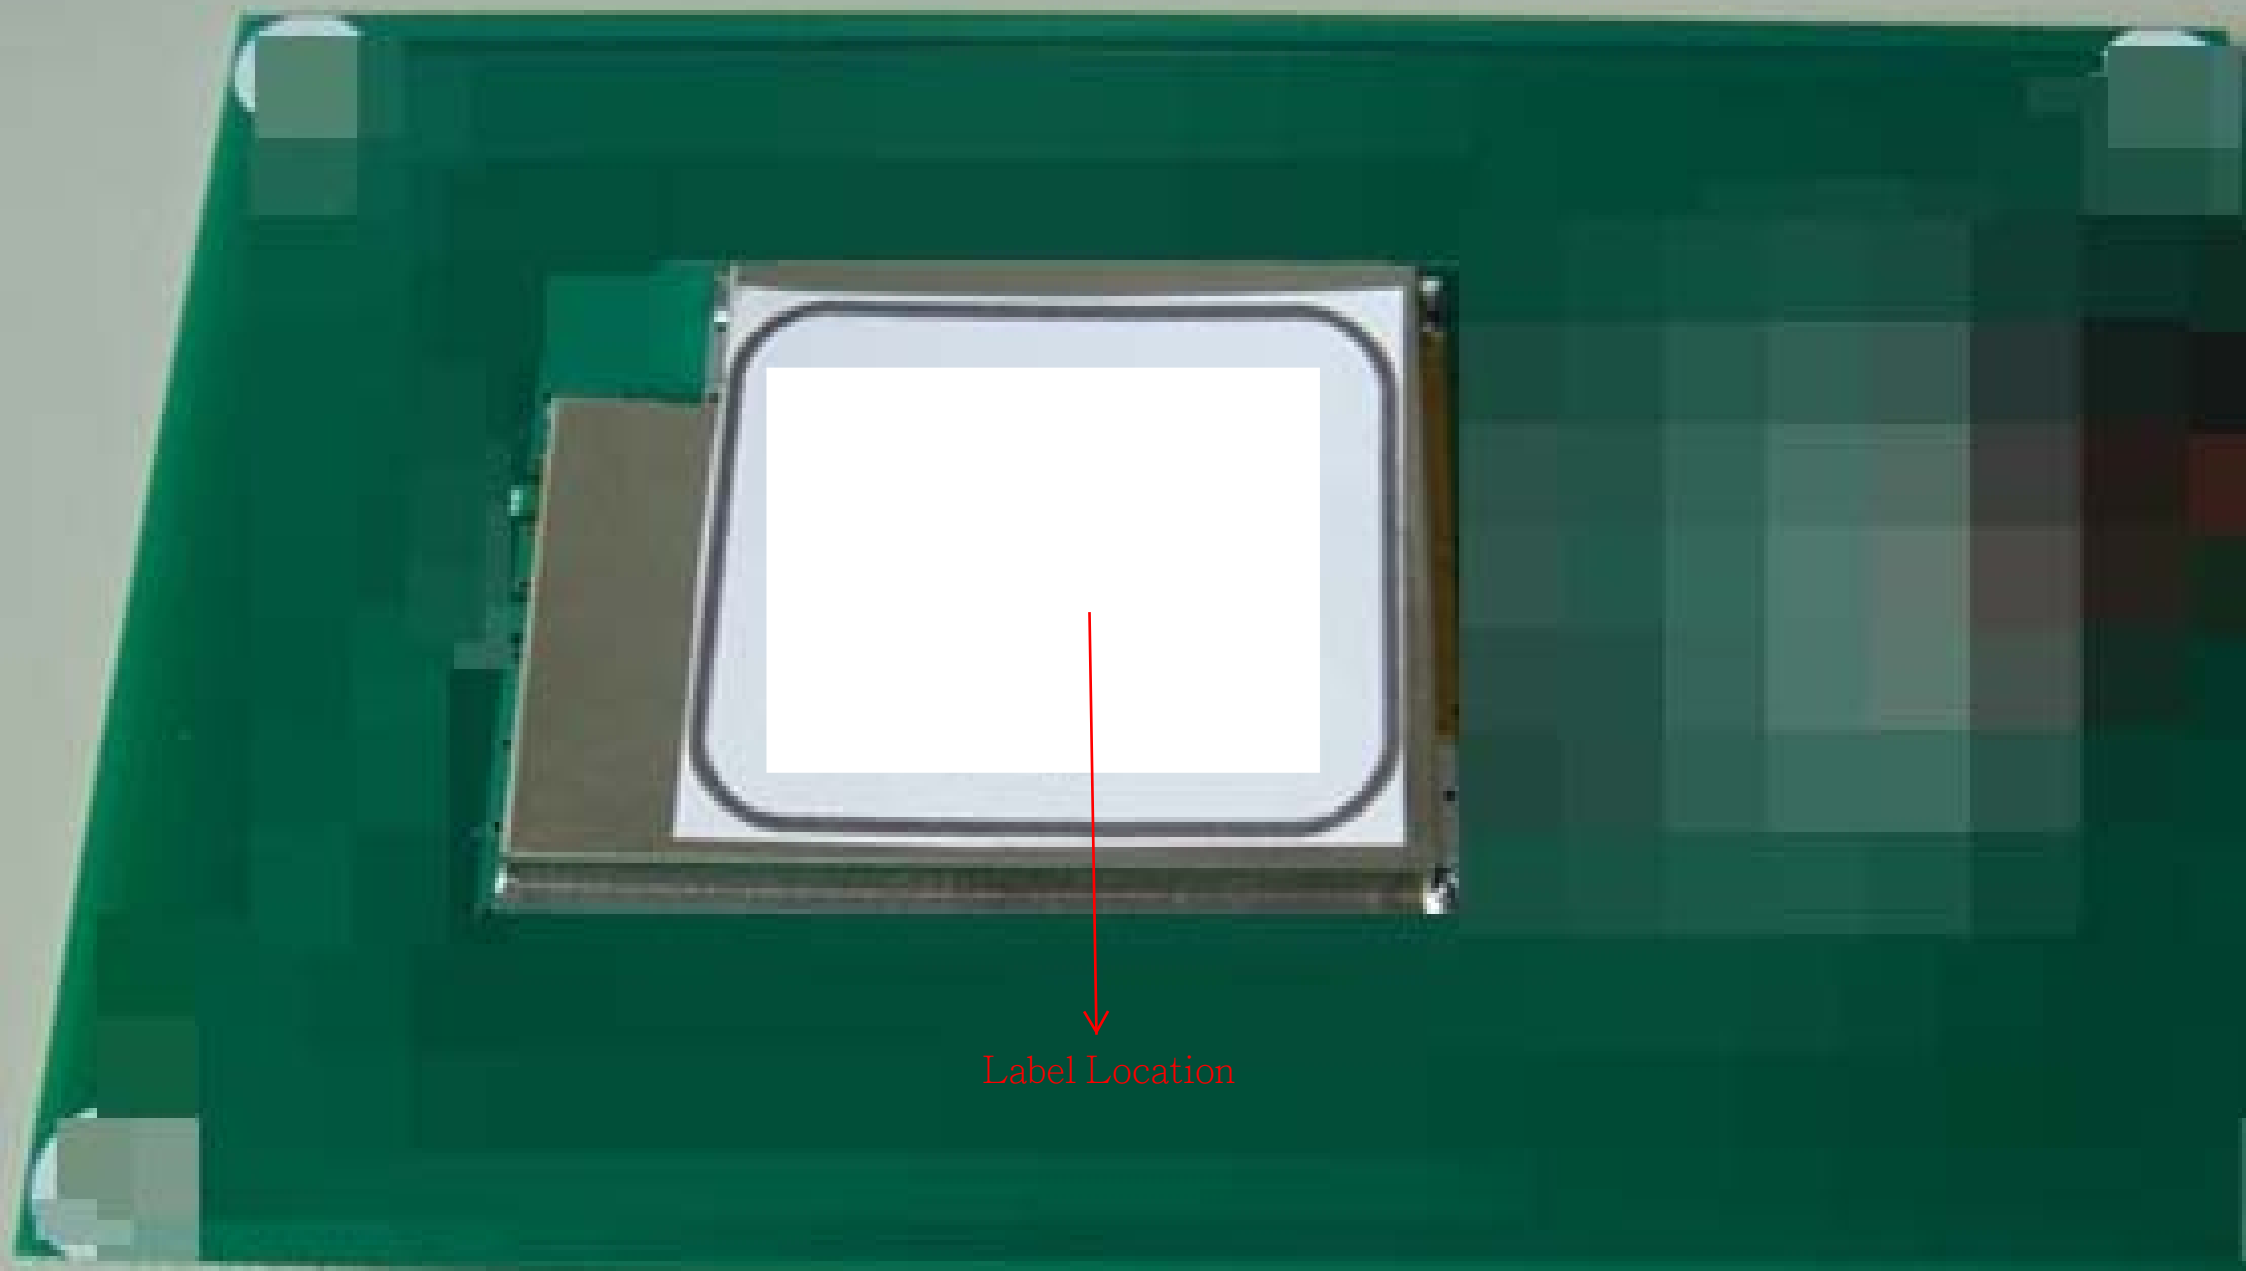

Model NO. : RR10

Model Name : RFID Reader Module

FCC ID : QLY-RR10

Frequency : 13.56MHz

REYAX TECHNOLOGY CO., LTD..

Made in China

Label Location