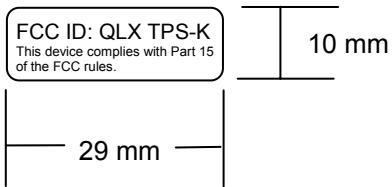

FCC ID LABEL SAMPLE

Label for Operating Key. It will be placed on the backside of the key.