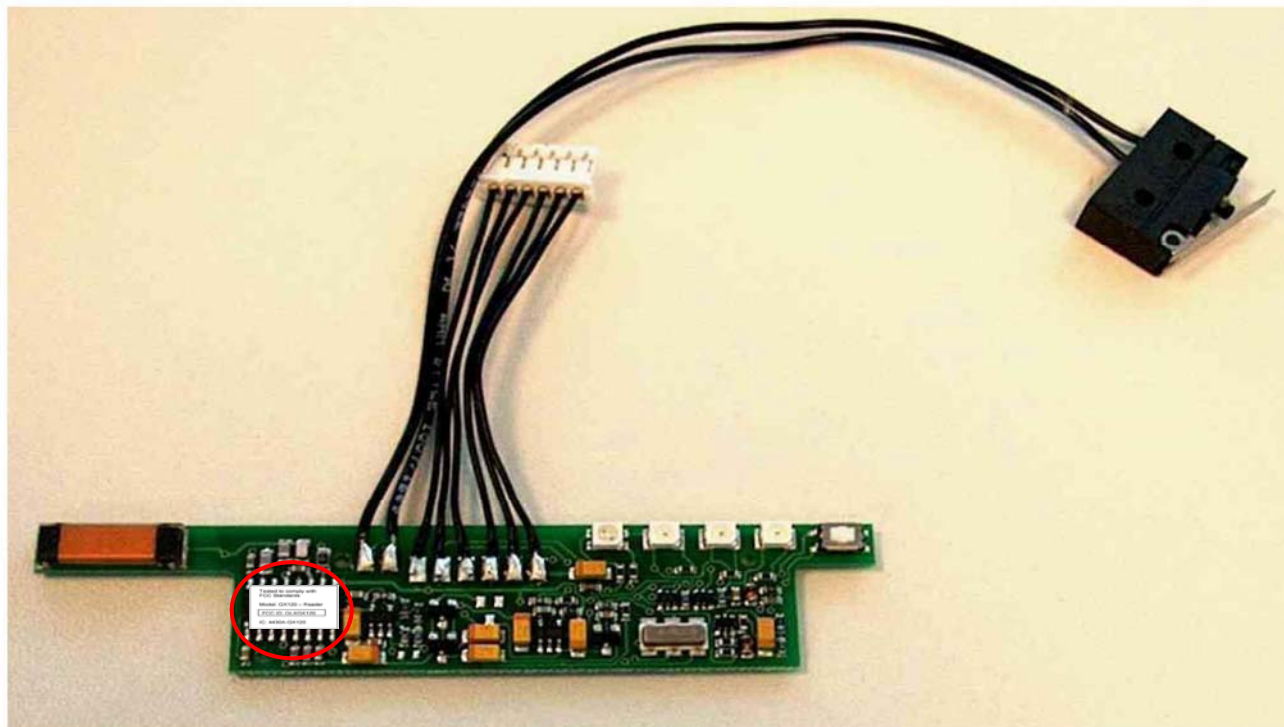

FCC ID LABEL SAMPLE  
SKETCH OF FCC ID LABEL LOCATION

LABEL SAMPLE

Tested to comply with  
FCC Standards

Model: GX120 – Reader

FCC ID: QLXGX120

IC: 4430A-GX120