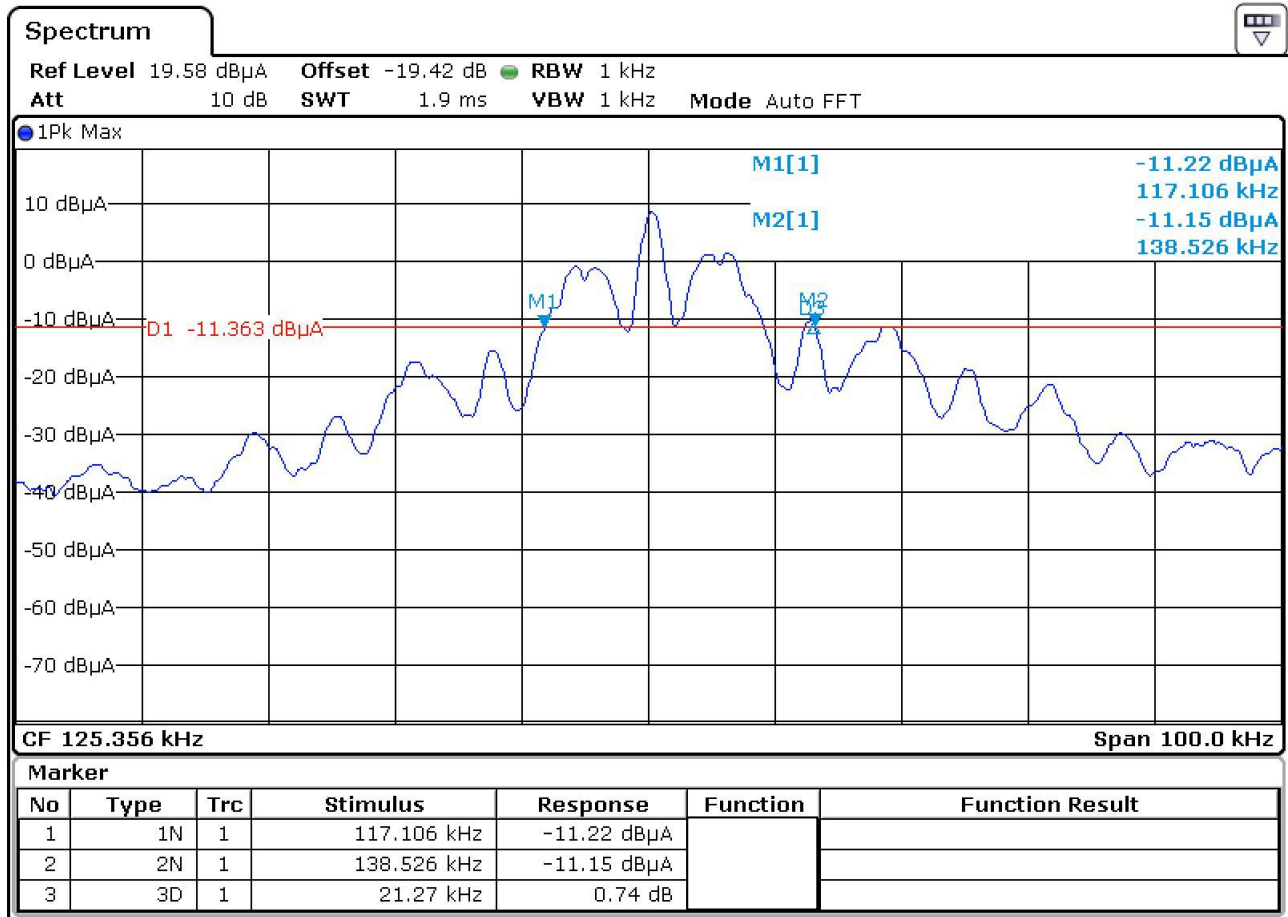

Annex no. 3

Occupied Bandwidth Plot

20 dB bandwidth

99 % bandwidth