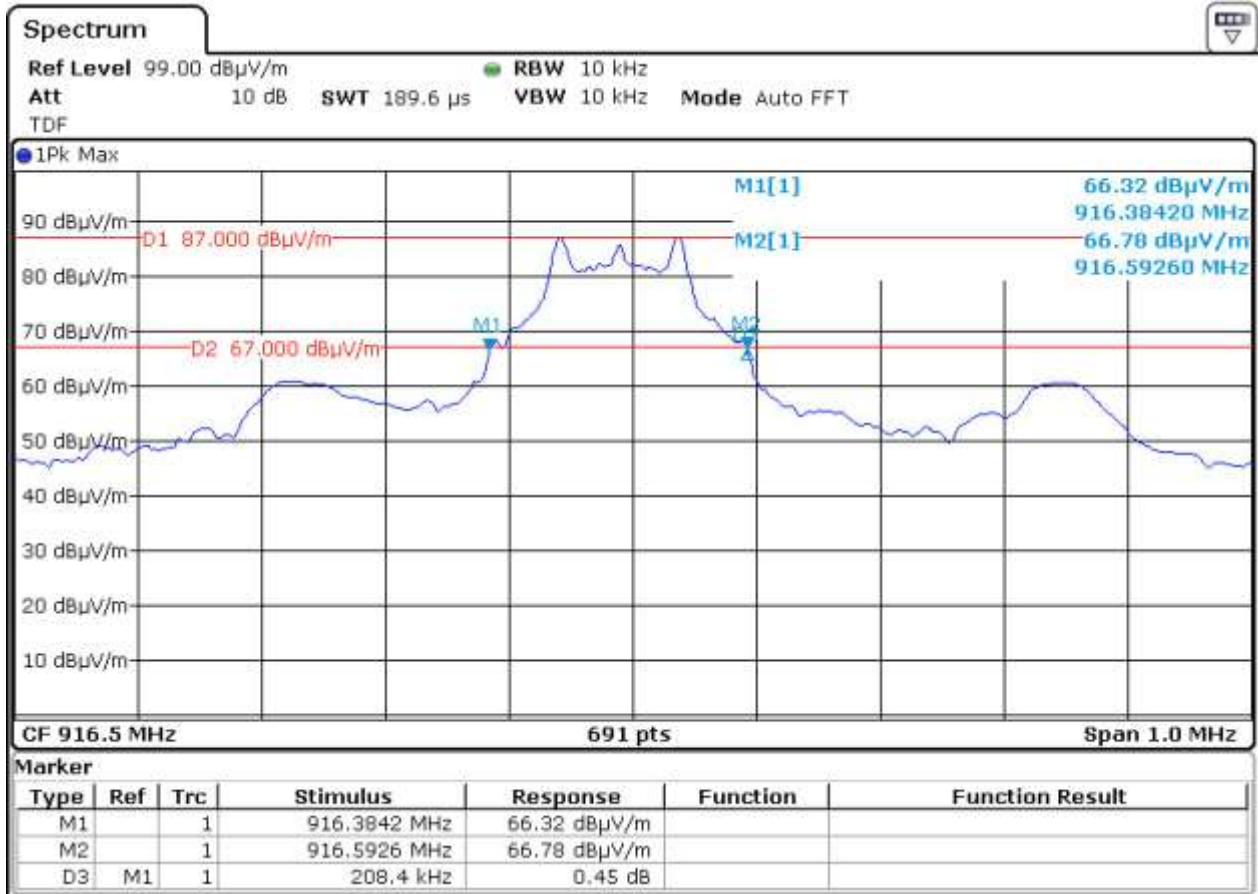

Annex no. 3

Occupied Bandwidth Plot

20 dB bandwidth

99% bandwidth