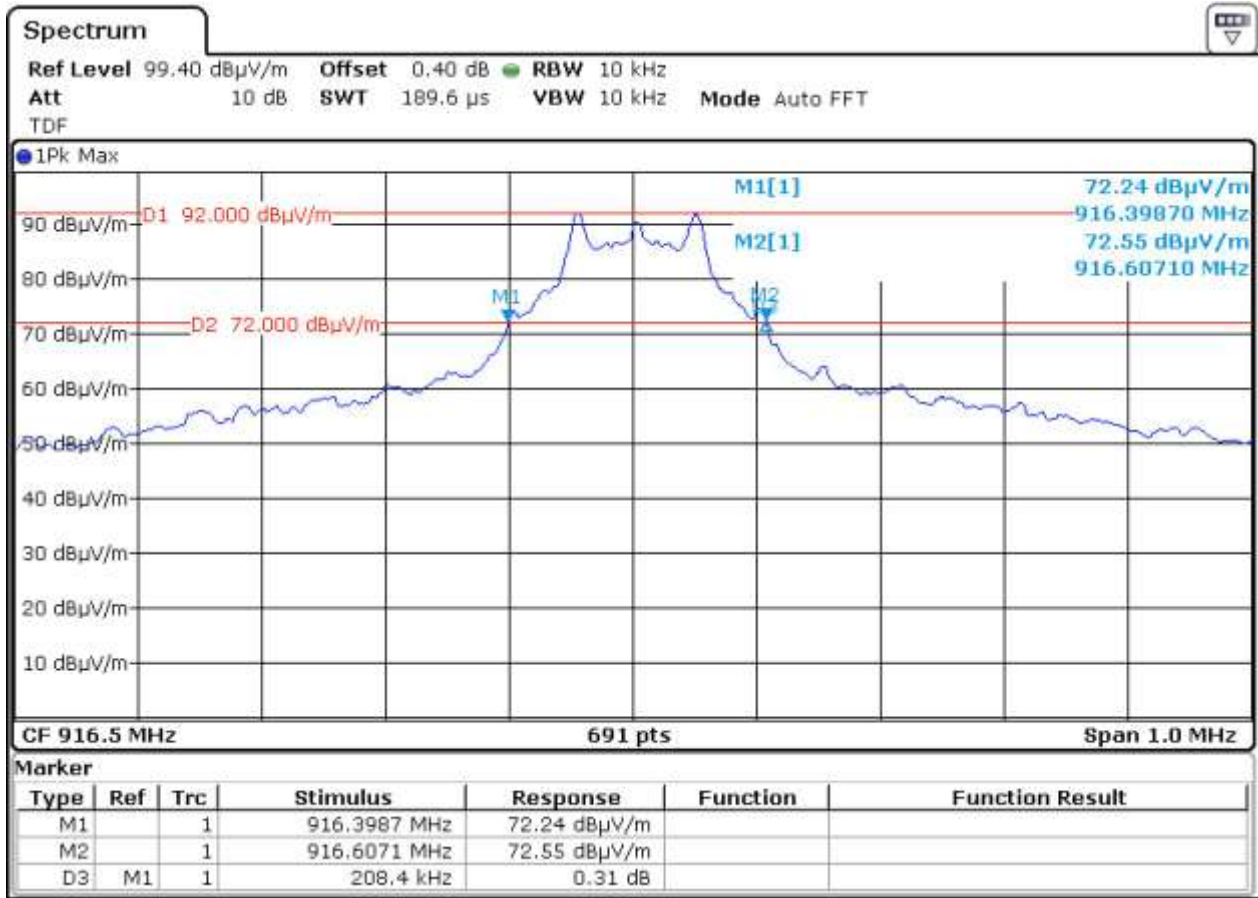

Annex no. 3

Occupied Bandwidth Plot

20 dB bandwidth

99% bandwidth