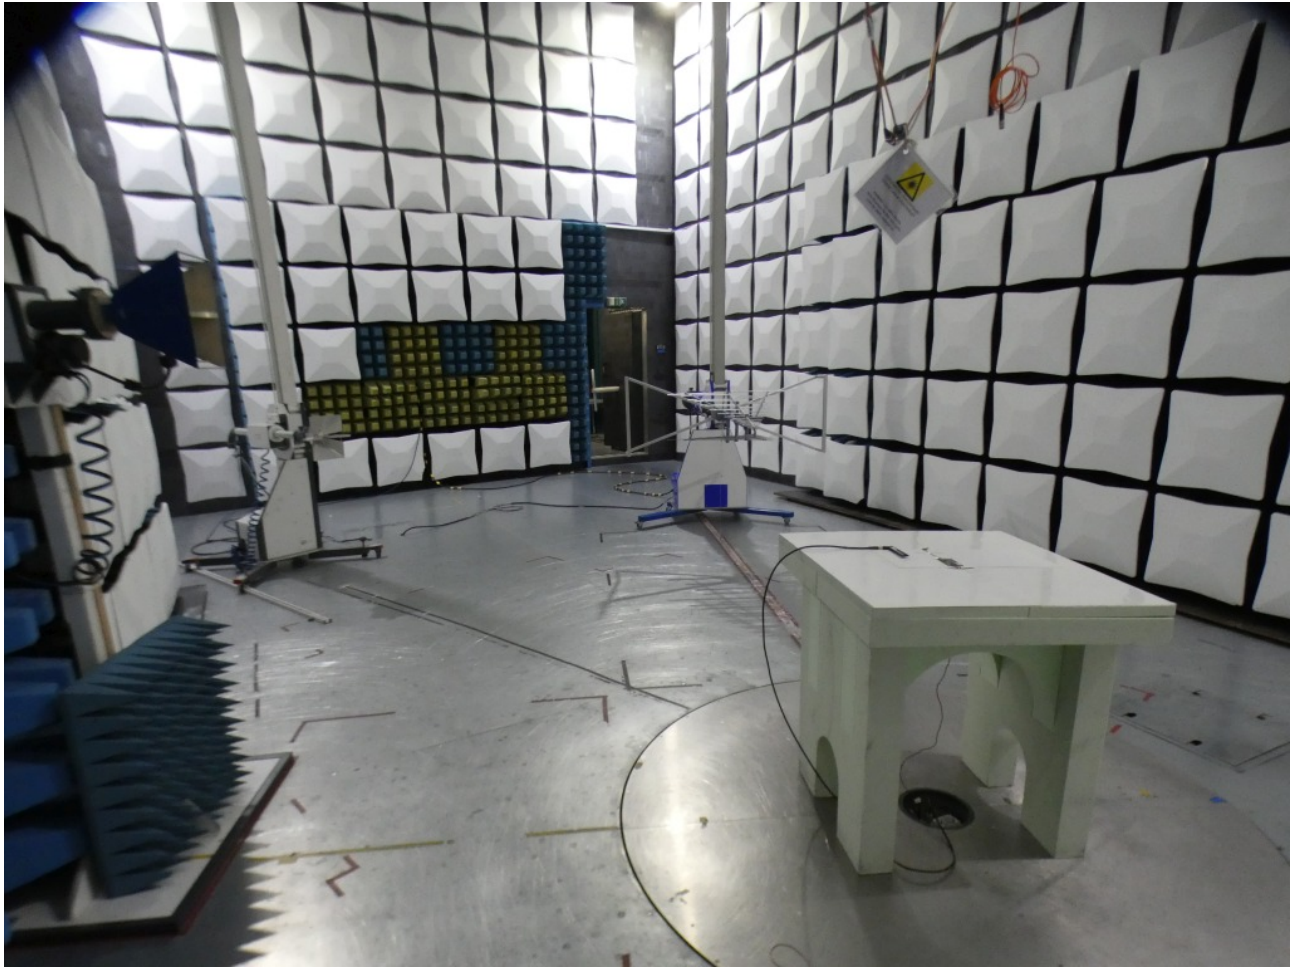

www.7layers.com

Photo 1: Test setup for radiated measurements (stand alone setup, 9 kHz - 30 MHz; FCC 15c247)

Photo 2: Test setup for radiated measurements (stand alone setup, 30 MHz - 1 GHz; FCC 15c247)

Photo 3: Test setup for radiated measurements (stand alone setup, 1 GHz – 24 GHz; FCC 15c247)

Photo 4: Test setup for radiated measurements, detailed view (stand alone setup, 1 GHz – 24 GHz; FCC 15c247)