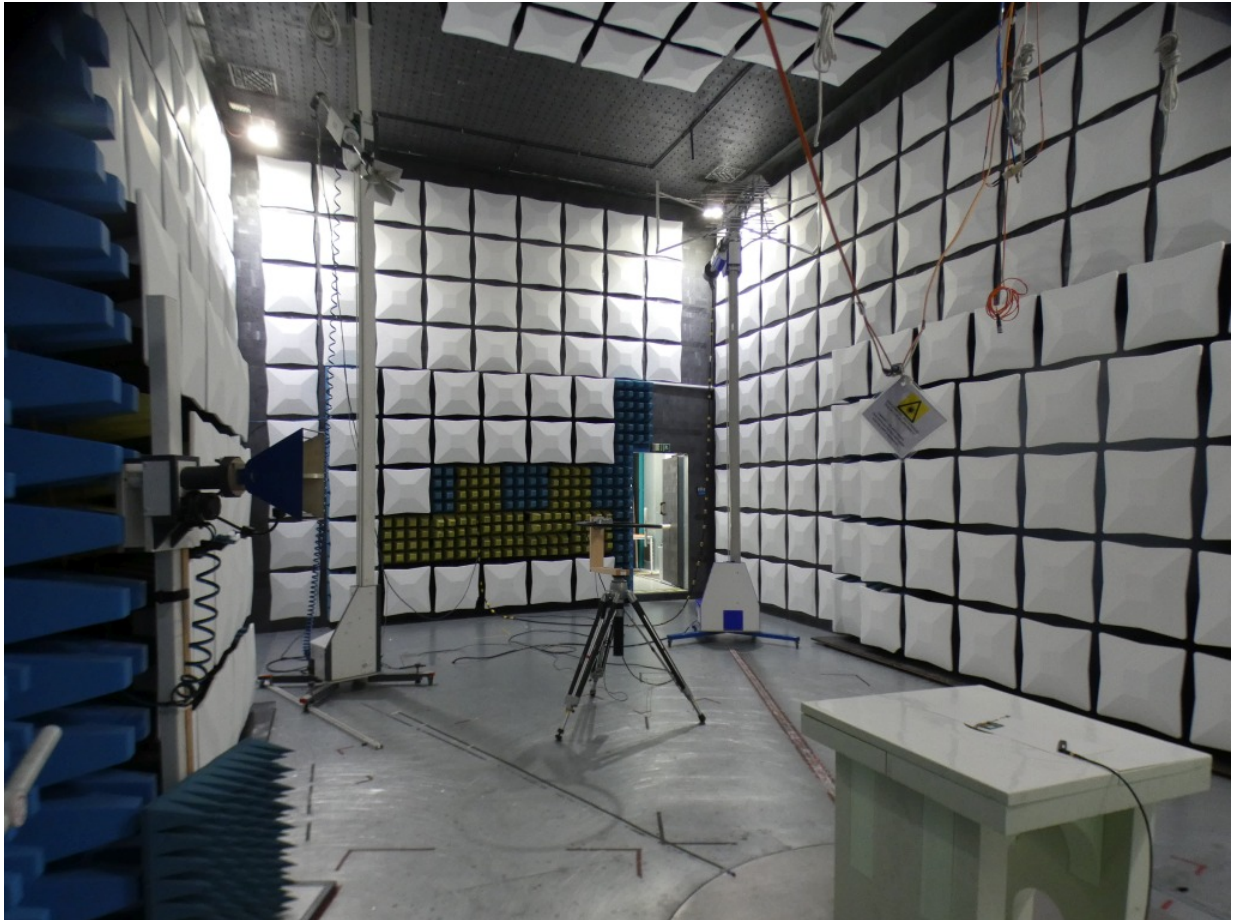

www.7layers.com

Photo 1: Test setup for radiated measurements (stand alone setup, 9 kHz - 30 MHz; FCC 15c247)

Photo 2: Test setup for radiated measurements (stand alone setup, 30 MHz - 1 GHz; FCC 15c247)

Photo 3: Test setup for radiated measurements (stand alone setup, 1 GHz – 24 GHz; FCC 15c247)

Photo 4: Test setup for radiated measurements, detailed view (stand alone setup, 1 GHz – 24 GHz; FCC 15c247)