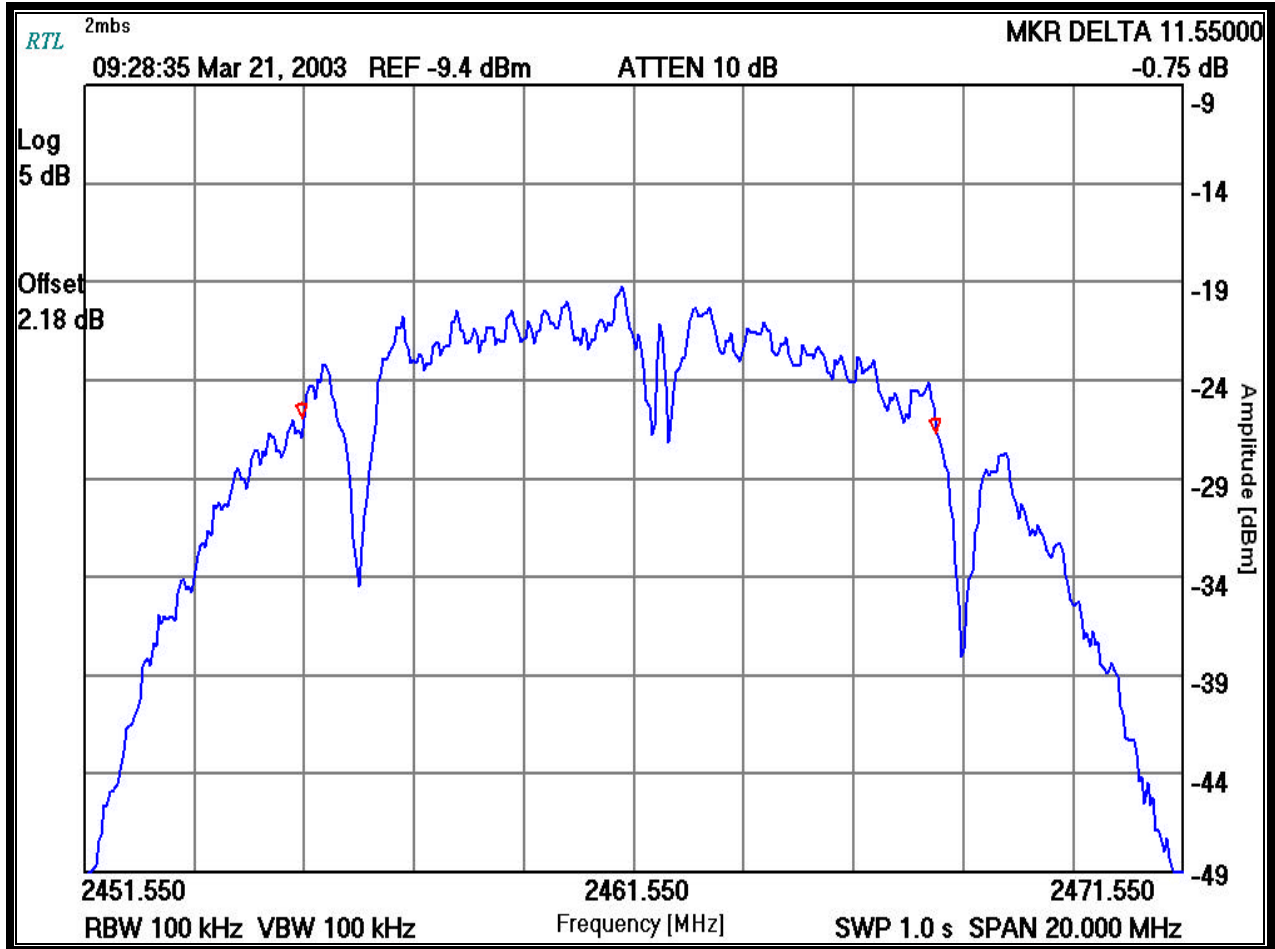

| CHANNEL 11 | 6 dB BANDWIDTH (MHz) |
|------------|----------------------|
| 1 MBPS | 12.70 |
| 2 MBPS | 11.55 |
| 11 MBPS | 11.90 |

Operating Frequency (MHz): 2464
 WLAN On: 4
 Channel: 11
 Data Rate (Mbps): 1

PLOT 7.5-7: 6 DB BANDWIDTH: CHANNEL 11 SET FOR 1 MBPS

TEST PERSONNEL:

Rachid Sehb
 Test Technician/Engineer

Sehb
 Signature

03/21/2003
 Date Of Test

Operating Frequency (MHz): 2464
WLAN On: 4
Channel: 11
Data Rate (Mbps): 2

PLOT 7.5-8: 6 DB BANDWIDTH: CHANNEL 11 SET FOR 2 MBPS

TEST PERSONNEL:

Rachid Sehb
Test Technician/Engineer

Signature

03/21/2003
Date Of Test

Operating Frequency (MHz): 2464
WLAN On: 4
Channel: 11
Data Rate (Mbps): 11