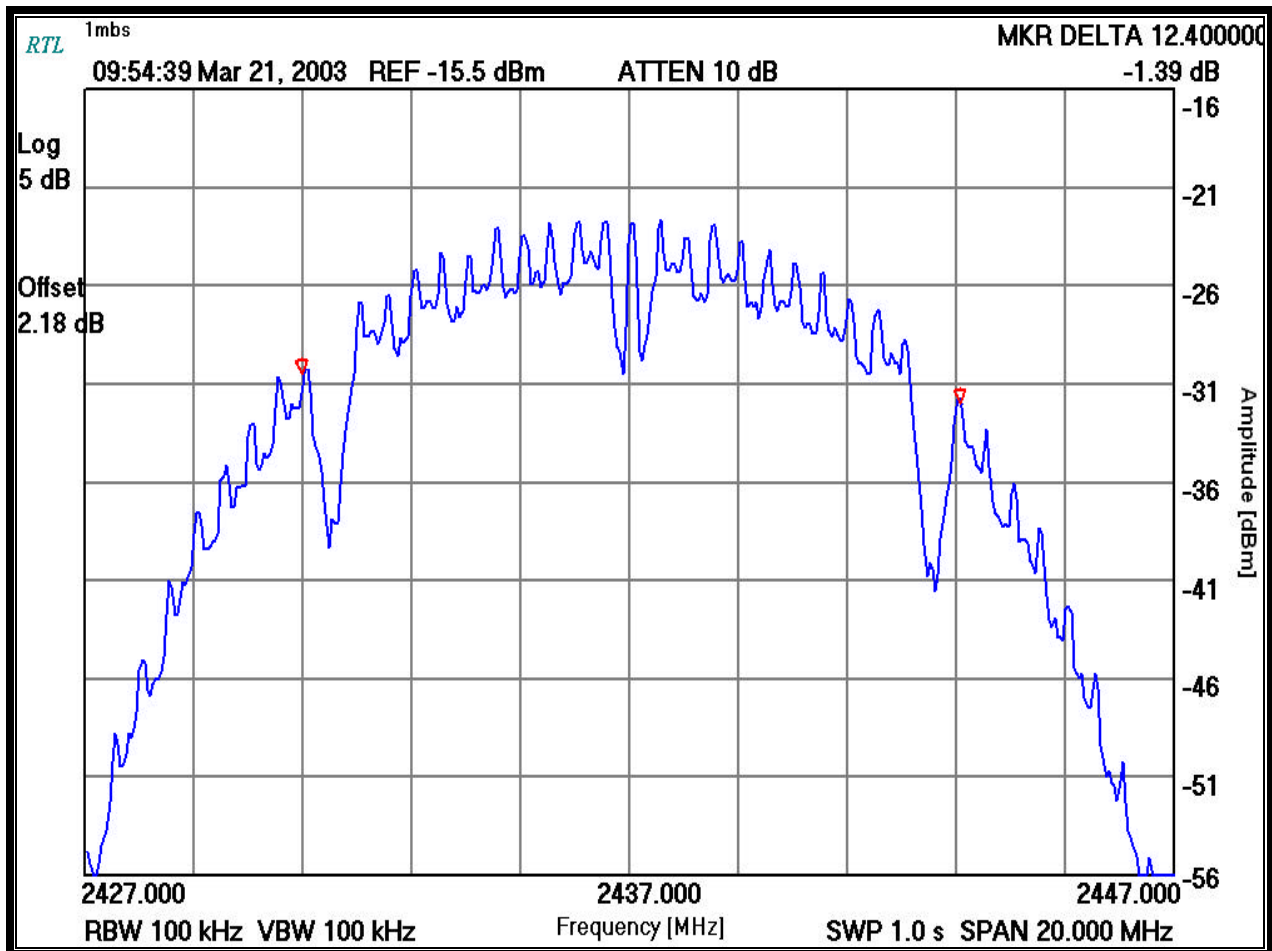

PLOT 7.7-3: 6 DB BANDWIDTH: CHANNEL 1 SET FOR 11 MBPS

TEST PERSONNEL:

Rachid Sehb
Test Technician/Engineer

Signature

03/21/2003
Date Of Test

TABLE 7.7-1: MINIMUM 6 DB MODULATED BANDWIDTHS WLAN 8 CHANNEL 6

| CHANNEL 6 | 6 dB BANDWIDTH (MHz) |
|-----------|----------------------|
| 1 MBPS | 12.40 |
| 2 MBPS | 10.05 |
| 11 MBPS | 9.00 |

Operating Frequency (MHz): 2437
 WLAN On: 8
 Channel: 6
 Data Rate (Mbps): 1

PLOT 7.7-4: 6 DB BANDWIDTH: CHANNEL 6 SET FOR 1 MBPS

TEST PERSONNEL:

Rachid Sehb
 Test Technician/Engineer

 Signature

03/21/2003
 Date Of Test