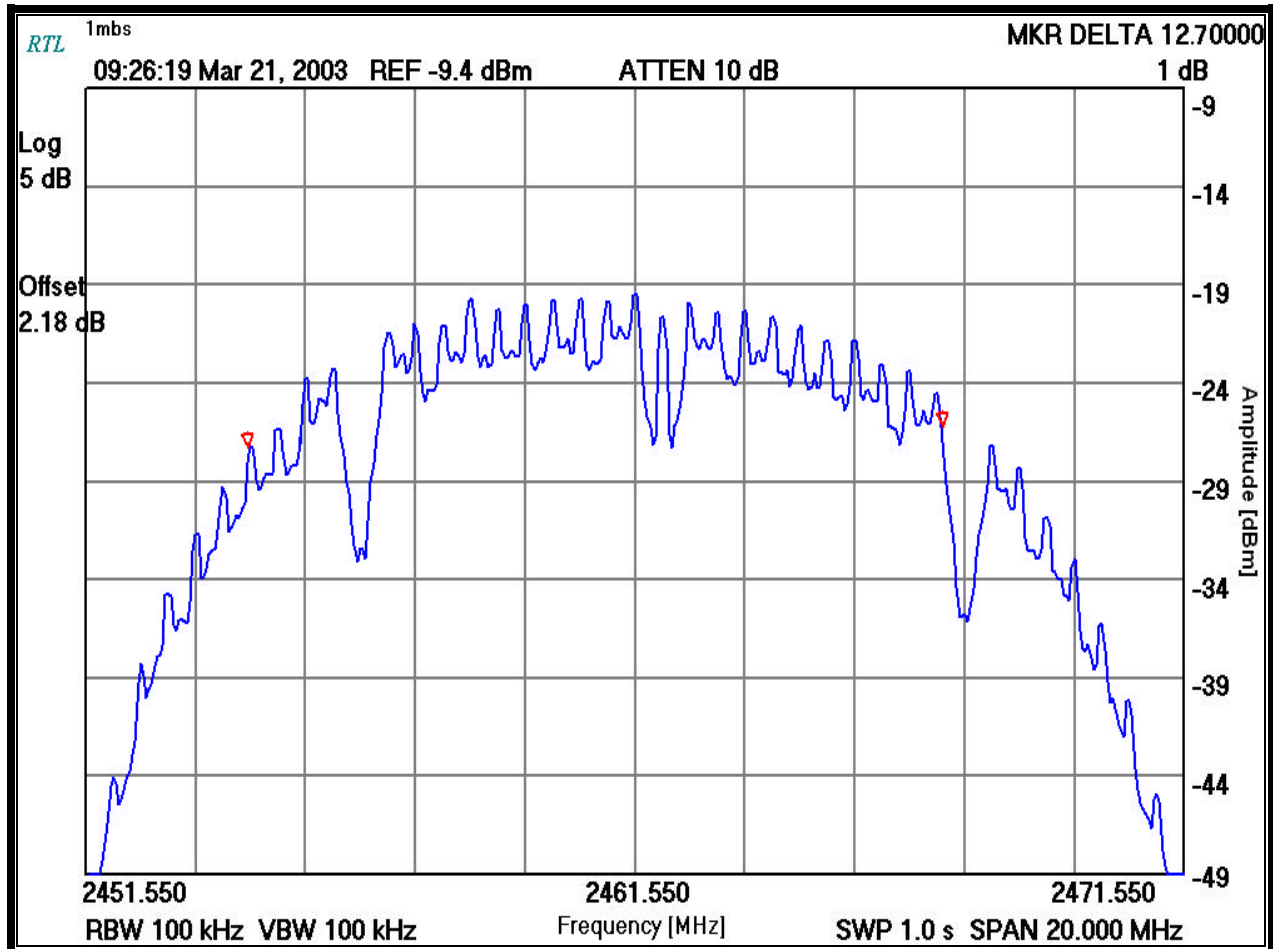

TABLE 7.5-2: MINIMUM 6 DB MODULATED BANDWIDTHS WLAN 4 CHANNEL 11

CHANNEL 11	6 dB BANDWIDTH (MHz)
1 MBPS	12.70
2 MBPS	11.55
11 MBPS	11.90

Operating Frequency (MHz): 2464
WLAN On: 4
Channel: 11
Data Rate (Mbps): 1

PLOT 7.5-7: 6 DB BANDWIDTH: CHANNEL 11 SET FOR 1 MBPS

TEST PERSONNEL:

Rachid Sehb
Test Technician/Engineer

Sehb
Signature

03/21/2003
Date Of Test