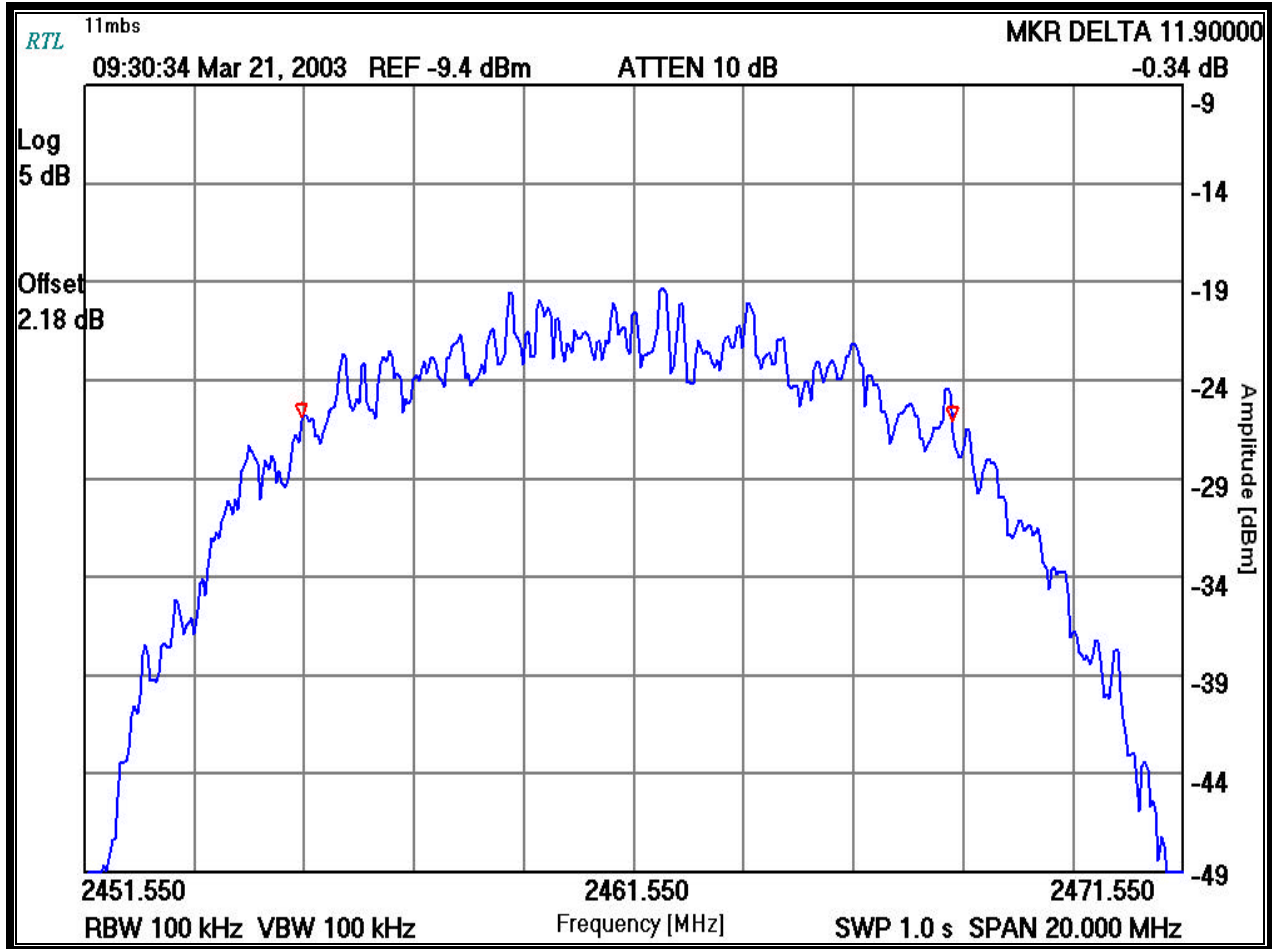

Operating Frequency (MHz): 2464
WLAN On: 4
Channel: 11
Data Rate (Mbps): 11

PLOT 7.5-9: 6 DB BANDWIDTH: CHANNEL 11 SET FOR 11 MBPS

TEST PERSONNEL:

Rachid Sehb
Test Technician/Engineer

See
Signature

03/21/2003
Date Of Test

7.6. MODULATED BANDWIDTH TEST DATA WLAN 8

TABLE 7.6-1: MINIMUM 6 DB MODULATED BANDWIDTHS WLAN 8 CHANNEL 1

CHANNEL 1	6 dB BANDWIDTH (MHz)
1 MBPS	11.20
2 MBPS	10.25
11 MBPS	11.20