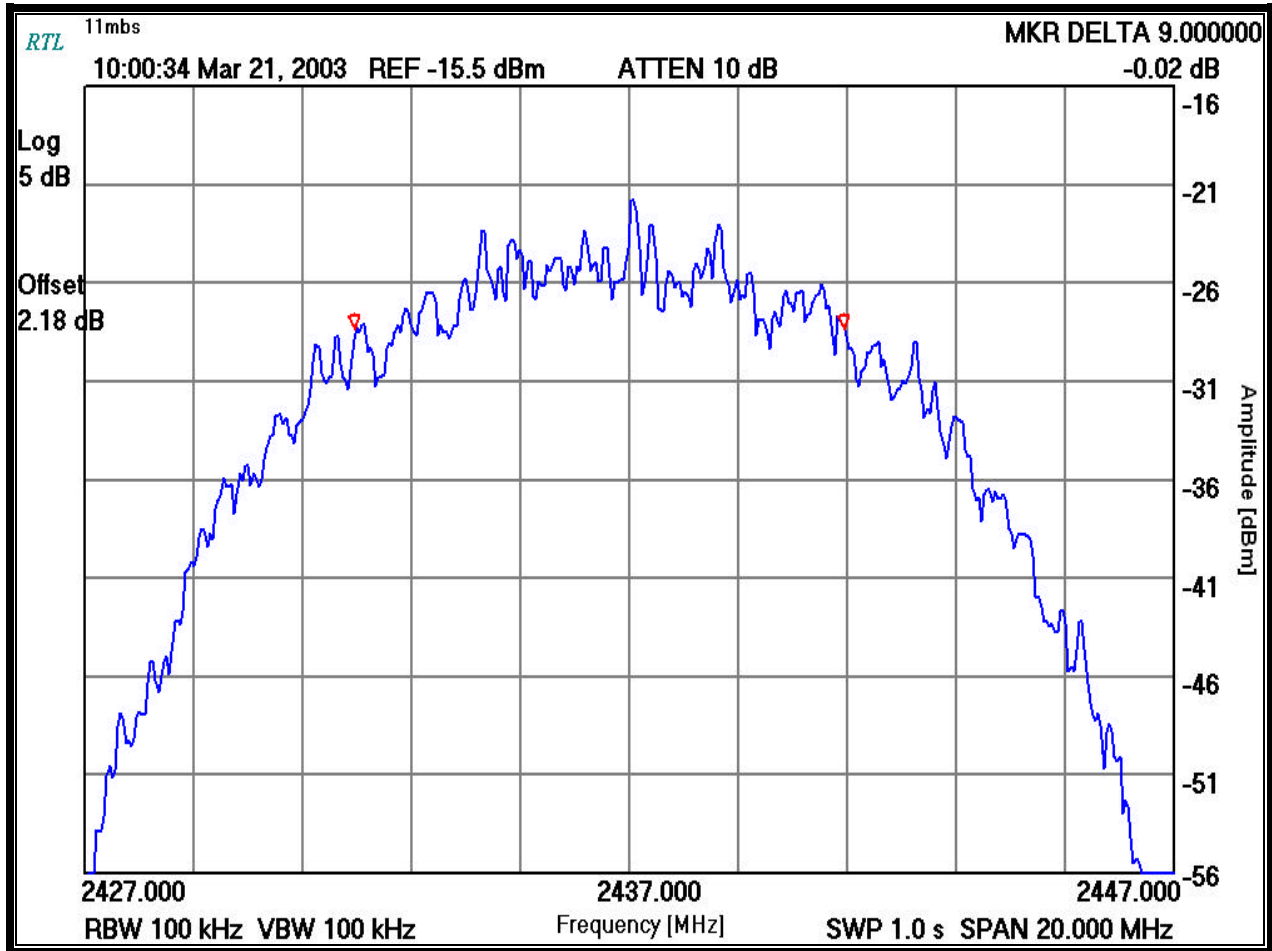

Operating Frequency (MHz): 2437
WLAN On: 8
Channel: 6
Data Rate (Mbps): 2

PLOT 7.7-5: 6 DB BANDWIDTH: CHANNEL 6 SET FOR 2 MBPS

TEST PERSONNEL:

Rachid Sehb
Test Technician/Engineer

See
Signature

03/21/2003
Date Of Test

Operating Frequency (MHz): 2437
WLAN On: 8
Channel: 6
Data Rate (Mbps): 11

PLOT 7.7-6: 6 DB BANDWIDTH: CHANNEL 6 SET FOR 11 MBPS

TEST PERSONNEL:

Rachid Sehb
Test Technician/Engineer

Signature

03/21/2003
Date Of Test