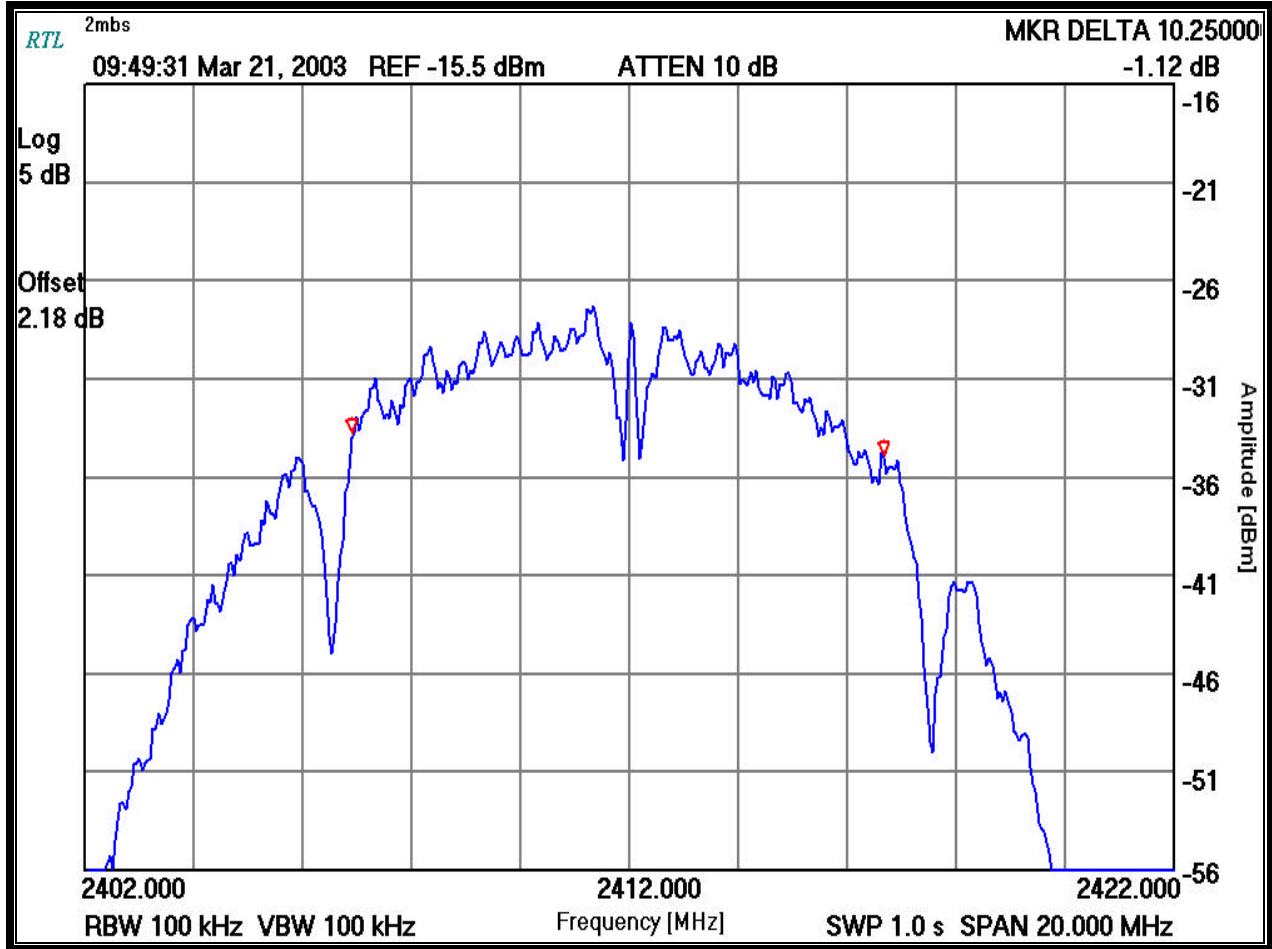

Operating Frequency (MHz): 2412
WLAN On: 8
Channel: 1
Data Rate (Mbps): 2

PLOT 7.7-2: 6 DB BANDWIDTH: CHANNEL 1 SET FOR 2 MBPS

TEST PERSONNEL:

Rachid Sehb
Test Technician/Engineer

Signature

03/21/2003
Date Of Test