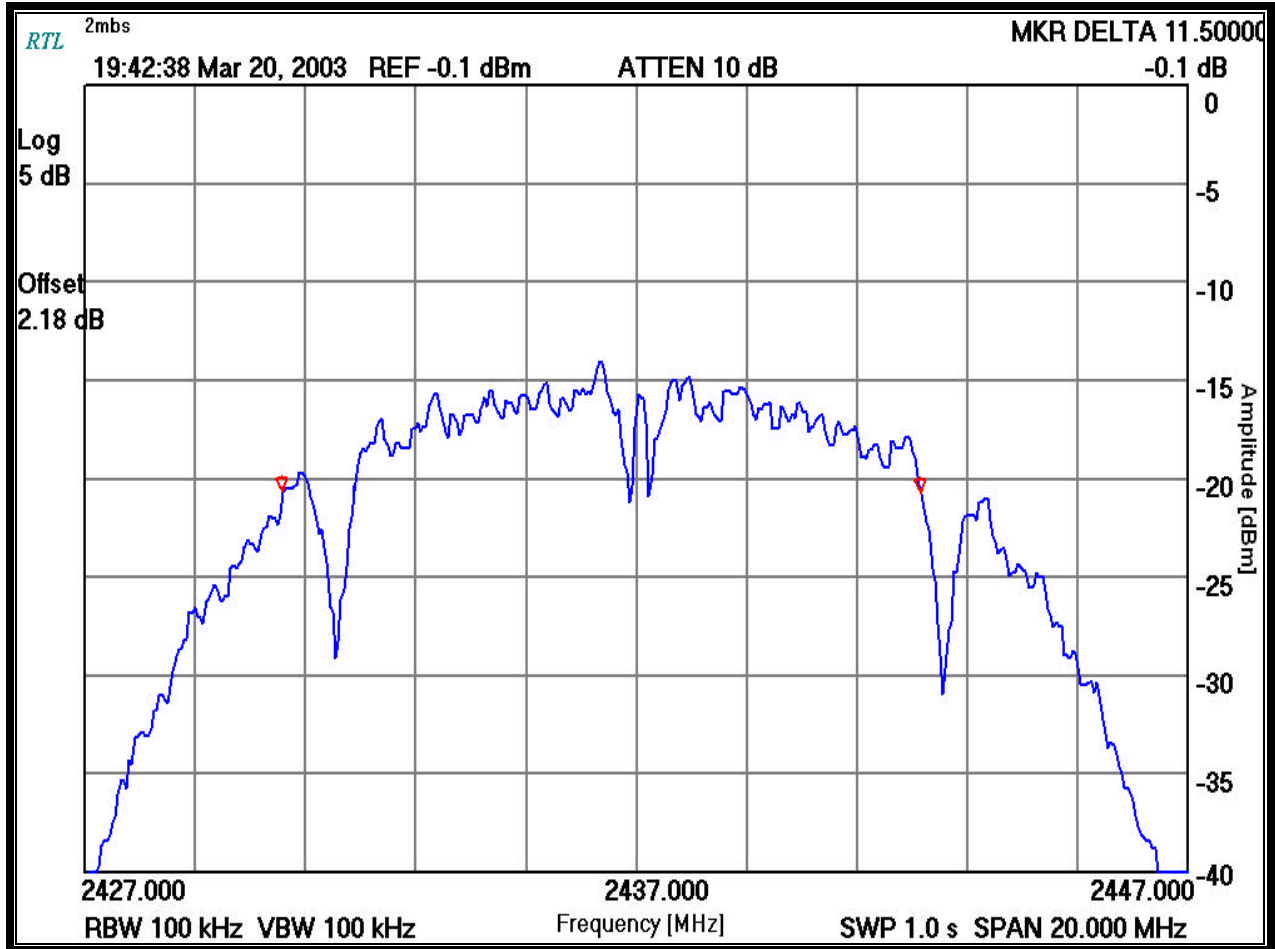

TABLE 7.5-1: MINIMUM 6 DB MODULATED BANDWIDTHS WLAN 4 CHANNEL 6

| CHANNEL 6 | 6 dB BANDWIDTH (MHz) |
|-----------|----------------------|
| 1 MBPS | 12.70 |
| 2 MBPS | 11.50 |
| 11 MBPS | 11.75 |

Operating Frequency (MHz): 2437
 WLAN On: 4
 Channel: 6
 Data Rate (Mbps): 1

PLOT 7.5-4: 6 DB BANDWIDTH: CHANNEL 6 SET FOR 1 MBPS

Rachid Sehb
 Test Technician/Engineer

Sehb
 Signature

03/20/2003
 Date Of Test

Operating Frequency (MHz): 2437
WLAN On: 4
Channel: 6
Data Rate (Mbps): 2

PLOT 7.5-5: 6 DB BANDWIDTH: CHANNEL 6 SET FOR 2 MBPS

TEST PERSONNEL:

Rachid Sehb
Test Technician/Engineer

Signature

03/20/2003
Date Of Test

Operating Frequency (MHz): 2437
WLAN On: 4
Channel: 6
Data Rate (Mbps): 11