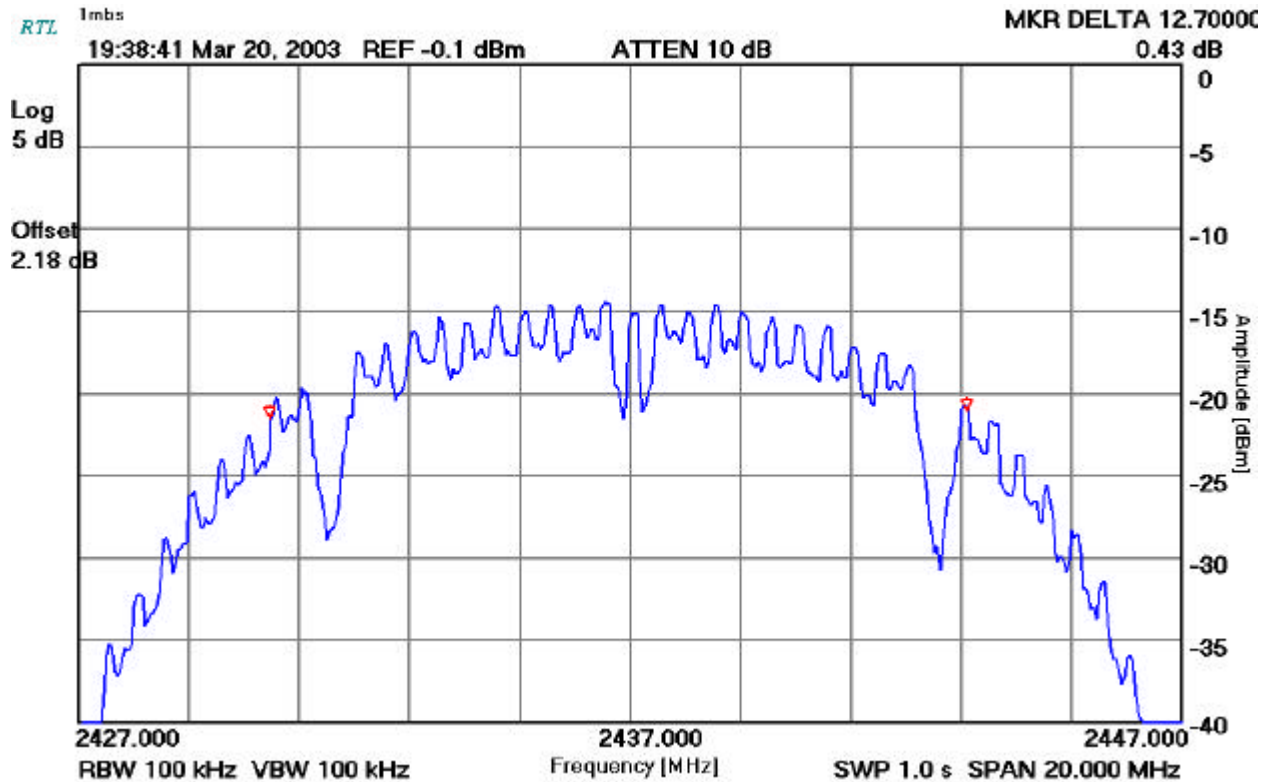

TABLE 7.5-1: MINIMUM 6 DB MODULATED BANDWIDTHS WLAN 4 CHANNEL 6

| CHANNEL 6 | 6 dB BANDWIDTH (MHz) |
|-----------|----------------------|
| 1 MBPS | 12.70 |
| 2 MBPS | 11.50 |
| 11 MBPS | 11.75 |

Operating Frequency (MHz): 2437
 WLAN On: 4
 Channel: 6
 Data Rate (Mbps): 1

PLOT 7.5-4: 6 DB BANDWIDTH: CHANNEL 6 SET FOR 1 MBPS

Rachid Sehb
 Test Technician/Engineer

Sehb
 Signature

03/20/2003
 Date Of Test

Operating Frequency (MHz): 2437
WLAN On: 4
Channel: 6
Data Rate (Mbps): 2