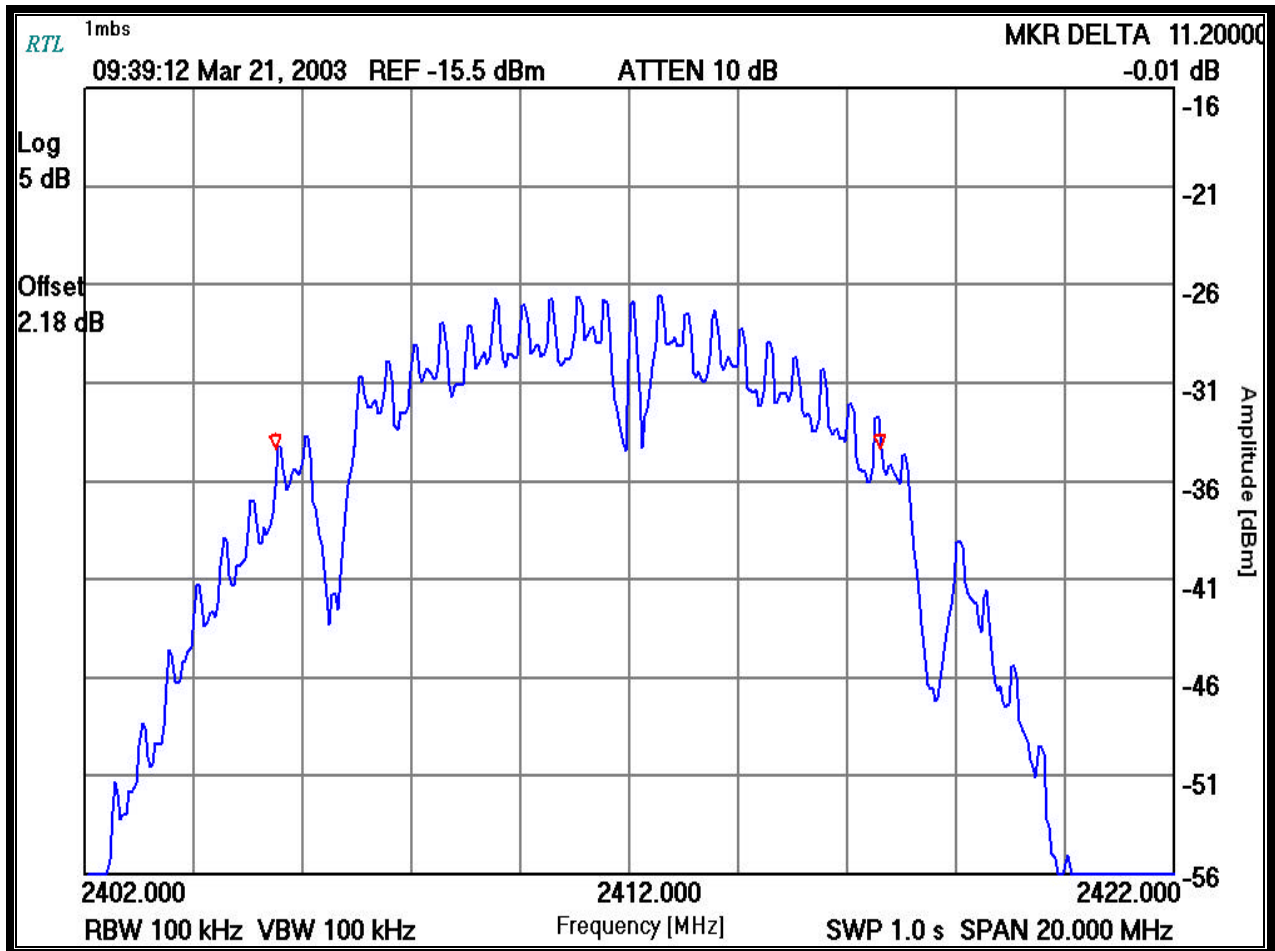

7.6. MODULATED BANDWIDTH TEST DATA WLAN 8

TABLE 7.6-1: MINIMUM 6 DB MODULATED BANDWIDTHS WLAN 8 CHANNEL 1

CHANNEL 1	6 dB BANDWIDTH (MHz)
1 MBPS	11.20
2 MBPS	10.25
11 MBPS	11.20

7.7. MODULATED BANDWIDTH TEST PLOTS WLAN 8

Operating Frequency (MHz): 2412
WLAN On: 8
Channel: 1
Data Rate (Mbps): 1

PLOT 7.7-1: 6 DB BANDWIDTH: CHANNEL 1 SET FOR 1 MBPS

TEST PERSONNEL:

Rachid Sehb
Test Technician/Engineer

Signature

03/21/2003
Date Of Test