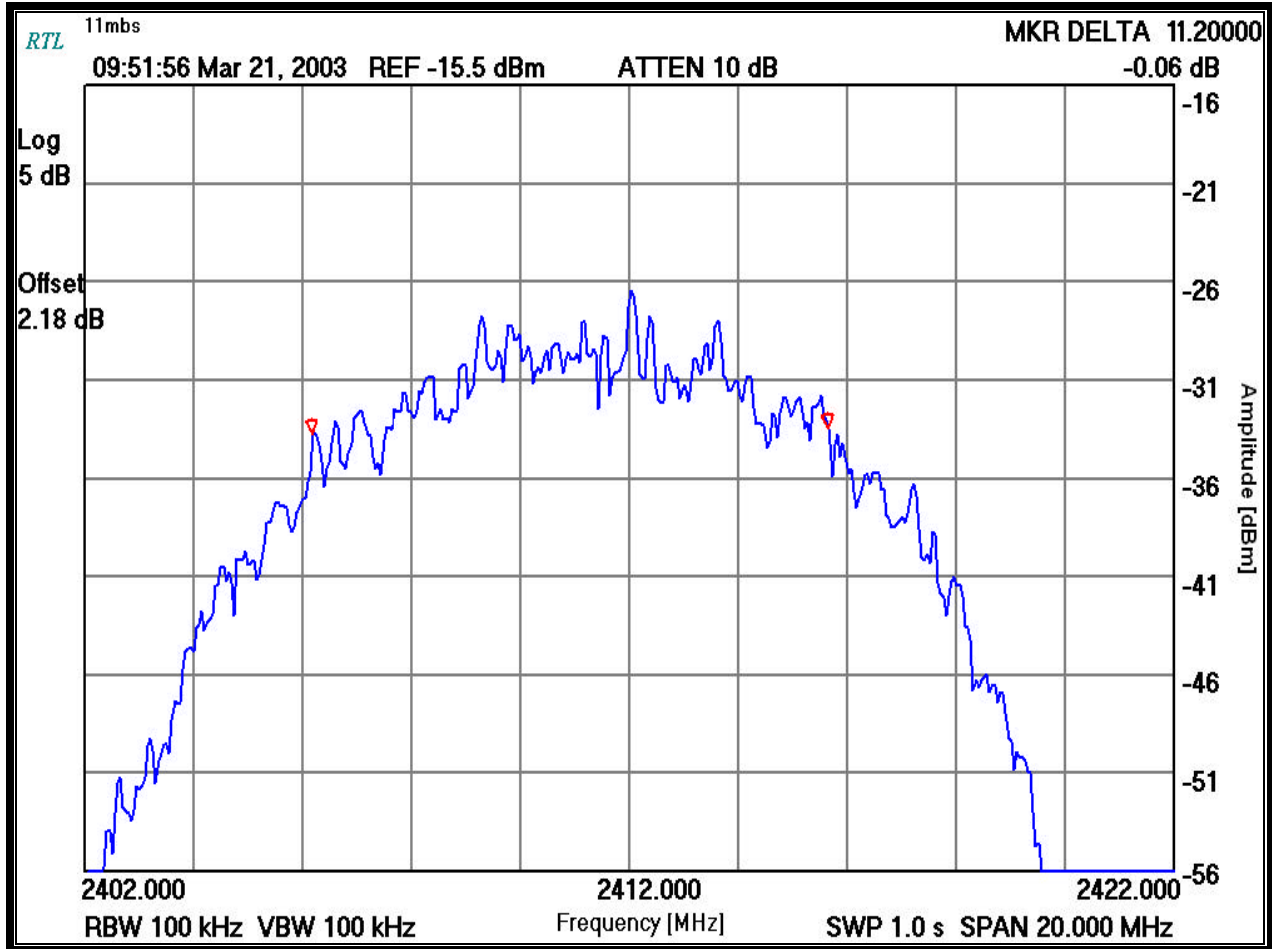

Operating Frequency (MHz): 2412
WLAN On: 8
Channel: 1
Data Rate (Mbps): 11

PLOT 7.7-3: 6 DB BANDWIDTH: CHANNEL 1 SET FOR 11 MBPS

TEST PERSONNEL:

Rachid Sehb
Test Technician/Engineer

Signature

03/21/2003
Date Of Test

TABLE 7.7-1: MINIMUM 6 DB MODULATED BANDWIDTHS WLAN 8 CHANNEL 6

CHANNEL 6	6 dB BANDWIDTH (MHz)
1 MBPS	12.40
2 MBPS	10.05
11 MBPS	9.00

Operating Frequency (MHz): 2437
WLAN On: 8
Channel: 6
Data Rate (Mbps): 1

PLOT 7.7-4: 6 DB BANDWIDTH: CHANNEL 6 SET FOR 1 MBPS