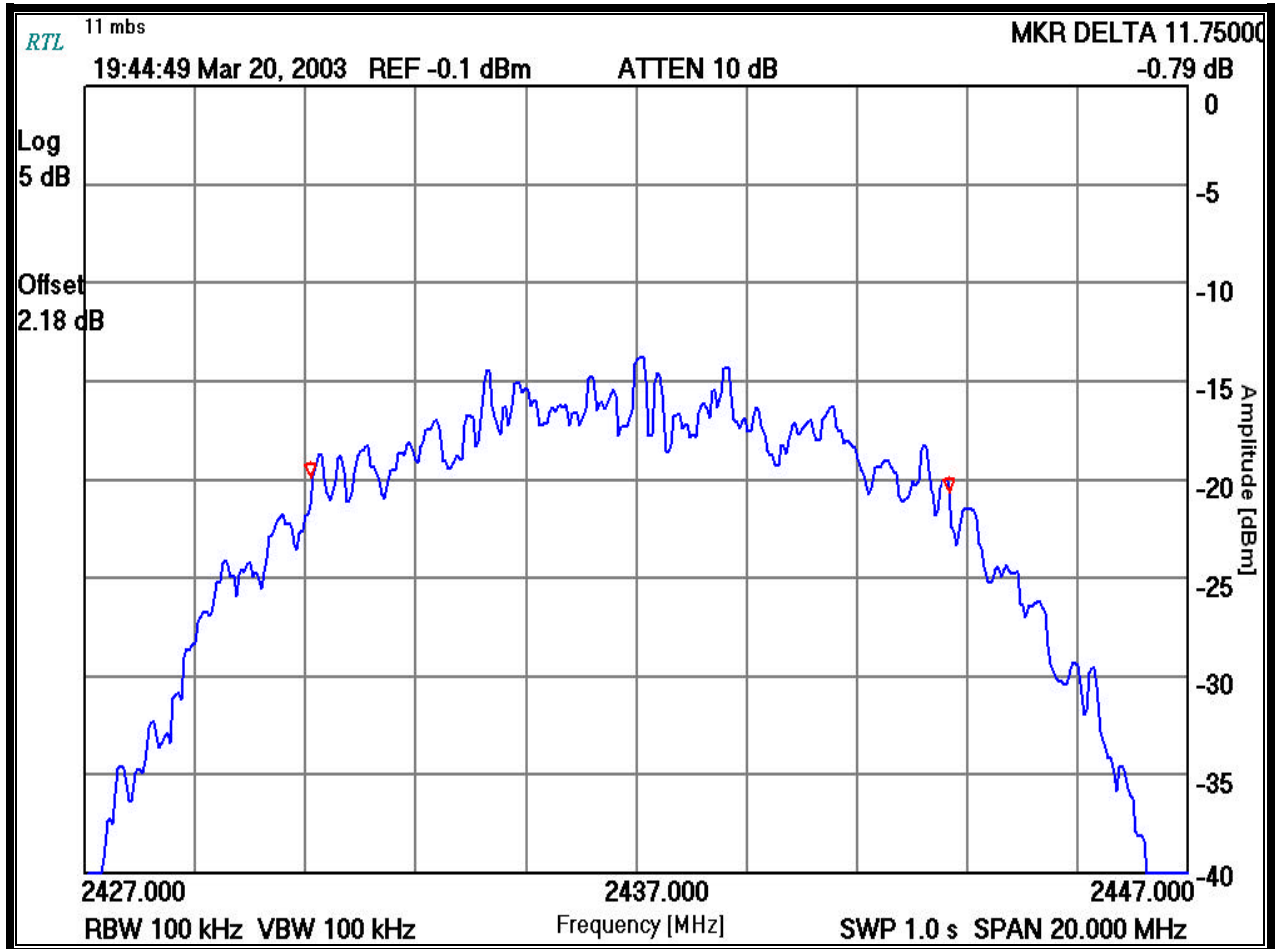

PLOT 7.5-4: 6 DB BANDWIDTH: CHANNEL 6 SET FOR 1 MBPS

Rachid Sehb
 Test Technician/Engineer

Sehb
 Signature

03/20/2003
 Date Of Test

Operating Frequency (MHz): 2437
WLAN On: 4
Channel: 6
Data Rate (Mbps): 2

PLOT 7.5-5: 6 DB BANDWIDTH: CHANNEL 6 SET FOR 2 MBPS

TEST PERSONNEL:

Rachid Sehb
Test Technician/Engineer

Signature

03/20/2003
Date Of Test

Operating Frequency (MHz): 2437
WLAN On: 4
Channel: 6
Data Rate (Mbps): 11

PLOT 7.5-6: 6 DB BANDWIDTH: CHANNEL 6 SET FOR 11 MBPS

TEST PERSONNEL:

Rachid Sehb
Test Technician/Engineer

Signature

03/20/2003
Date Of Test

TABLE 7.5-2: MINIMUM 6 DB MODULATED BANDWIDTHS WLAN 4 CHANNEL 11