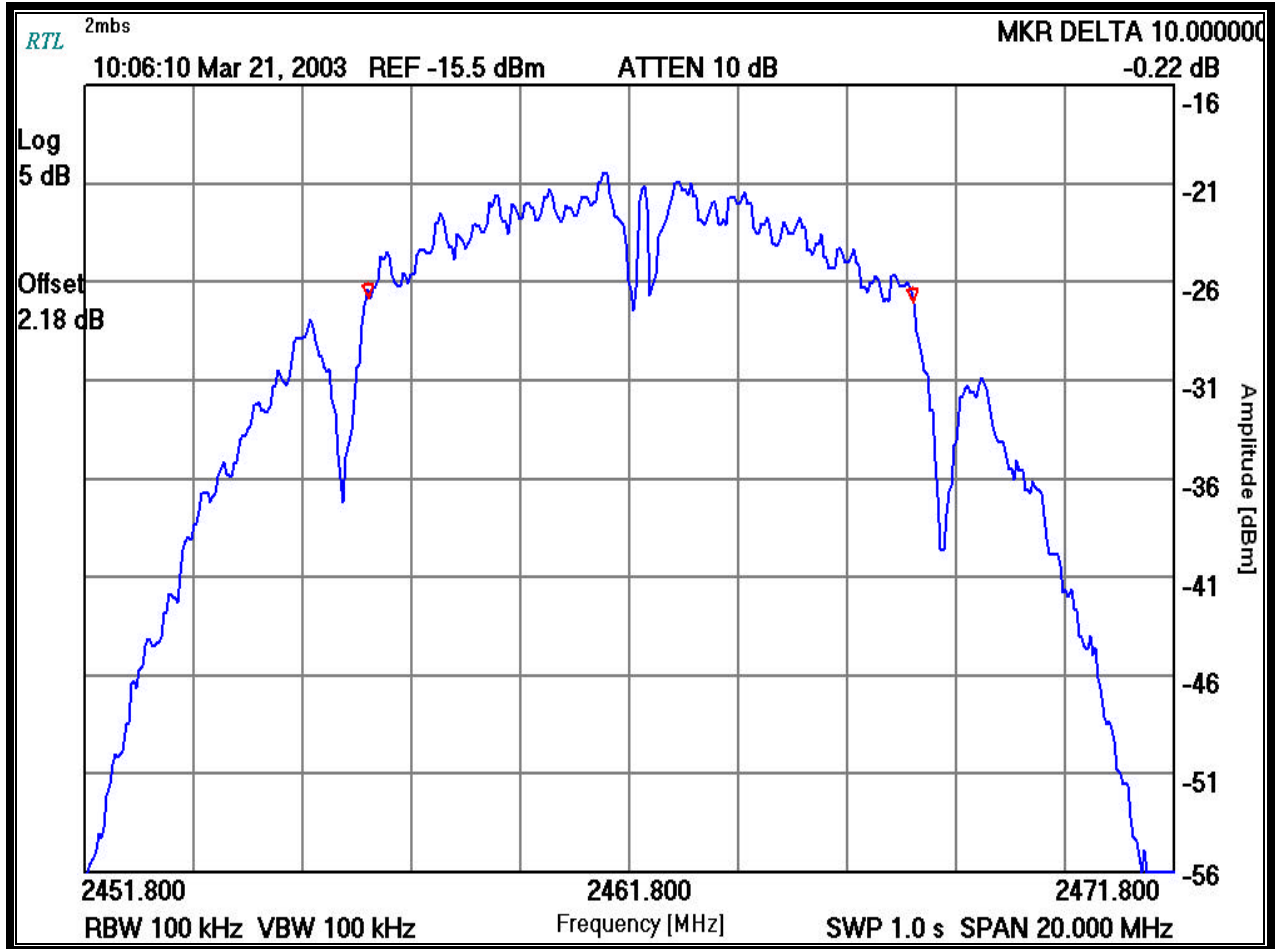

PLOT 7.7-7: 6 DB BANDWIDTH: CHANNEL 11 SET FOR 1 MBPS

TEST PERSONNEL:

Rachid Sehb
 Test Technician/Engineer

Sehb
 Signature

03/21/2003
 Date Of Test

Operating Frequency (MHz): 2464
WLAN On: 8
Channel: 11
Data Rate (Mbps): 2

PLOT 7.7-8: 6 DB BANDWIDTH: CHANNEL 11 SET FOR 2 MBPS

TEST PERSONNEL:

Rachid Sehb
Test Technician/Engineer

Signature

03/21/2003
Date Of Test

Operating Frequency (MHz): 2464
WLAN On: 8
Channel: 11
Data Rate (Mbps): 11