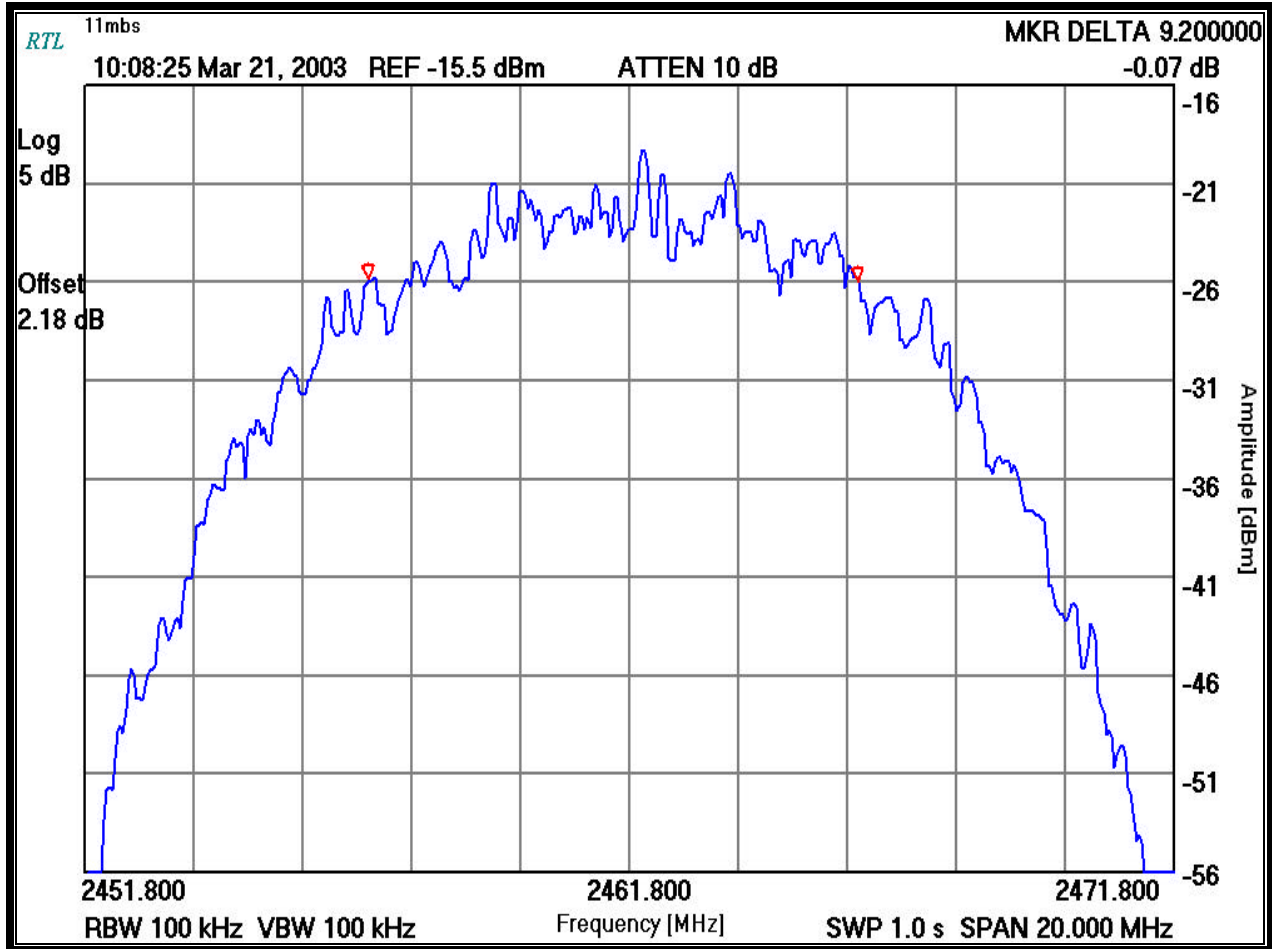

PLOT 7.7-8: 6 DB BANDWIDTH: CHANNEL 11 SET FOR 2 MBPS

TEST PERSONNEL:

Rachid Sehb
Test Technician/Engineer

Signature

03/21/2003
Date Of Test

Operating Frequency (MHz): 2464
WLAN On: 8
Channel: 11
Data Rate (Mbps): 11

PLOT 7.7-9: 6 DB BANDWIDTH: CHANNEL 11 SET FOR 11 MBPS

TEST PERSONNEL:

Rachid Sehb
Test Technician/Engineer

See
Signature

03/21/2003
Date Of Test