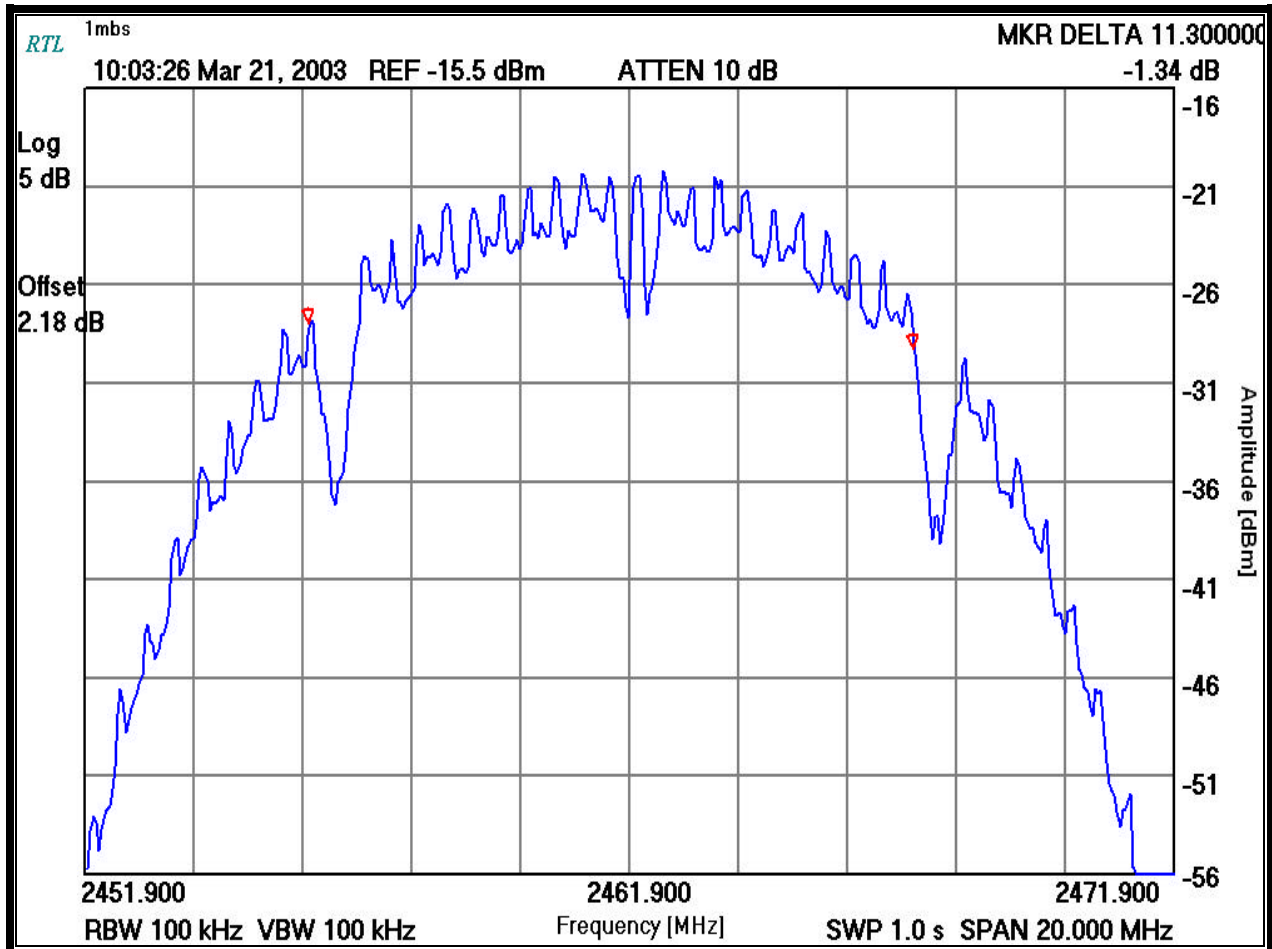

TABLE 7.7-2: MINIMUM 6 DB MODULATED BANDWIDTHS WLAN 8 CHANNEL 11

CHANNEL 11	6 dB BANDWIDTH (MHz)
1 MBPS	11.30
2 MBPS	10.00
11 MBPS	9.20

Operating Frequency (MHz): 2464
WLAN On: 8
Channel: 11
Data Rate (Mbps): 1

PLOT 7.7-7: 6 DB BANDWIDTH: CHANNEL 11 SET FOR 1 MBPS

TEST PERSONNEL:

Rachid Sehb
Test Technician/Engineer

Sehb
Signature

03/21/2003
Date Of Test