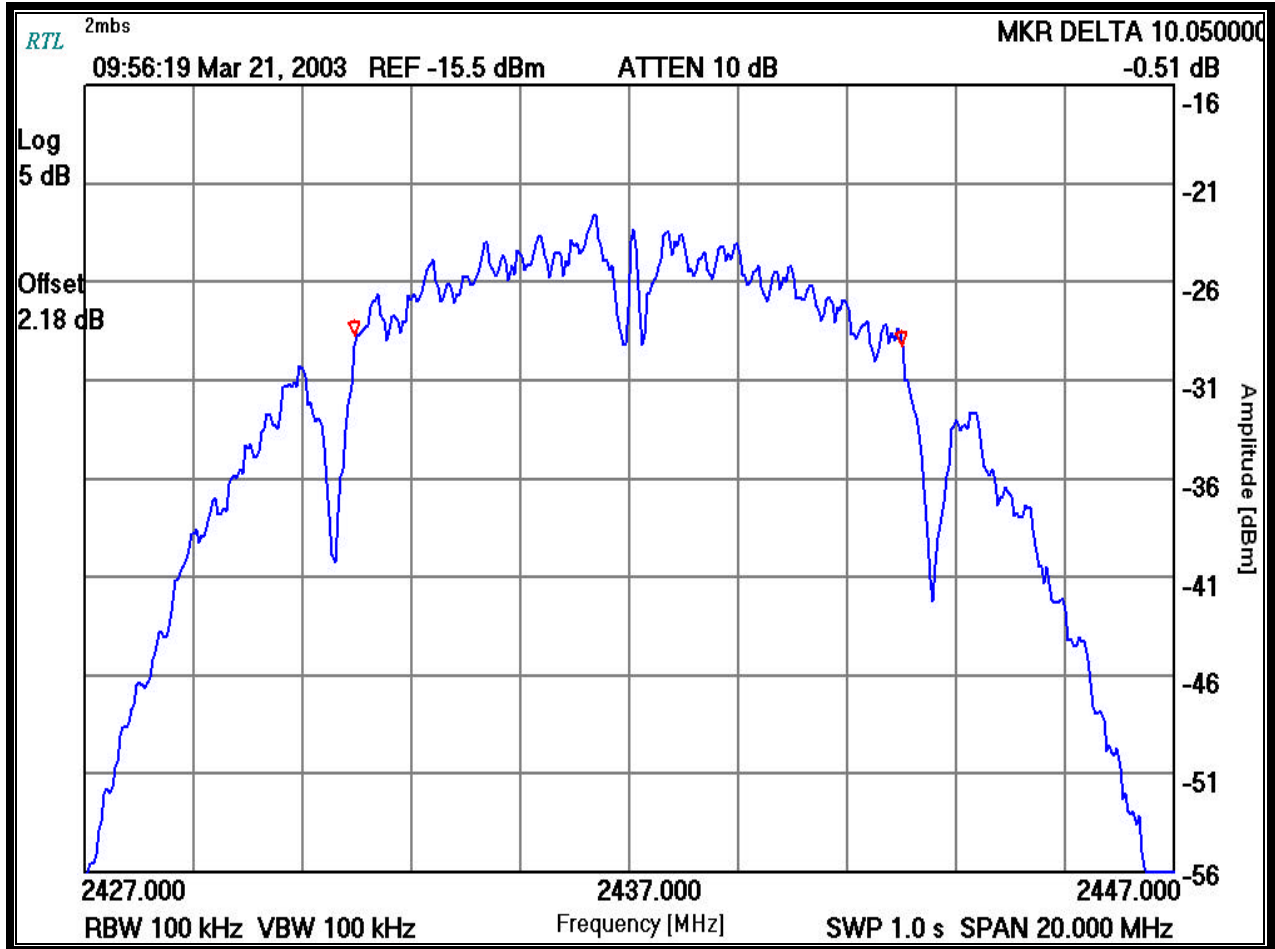

Operating Frequency (MHz): 2437
 WLAN On: 8
 Channel: 6
 Data Rate (Mbps): 1

PLOT 7.7-4: 6 DB BANDWIDTH: CHANNEL 6 SET FOR 1 MBPS

TEST PERSONNEL:

Rachid Sehb
 Test Technician/Engineer

 Signature

03/21/2003
 Date Of Test

Operating Frequency (MHz): 2437
WLAN On: 8
Channel: 6
Data Rate (Mbps): 2

PLOT 7.7-5: 6 DB BANDWIDTH: CHANNEL 6 SET FOR 2 MBPS

TEST PERSONNEL:

Rachid Sehb
Test Technician/Engineer

See
Signature

03/21/2003
Date Of Test