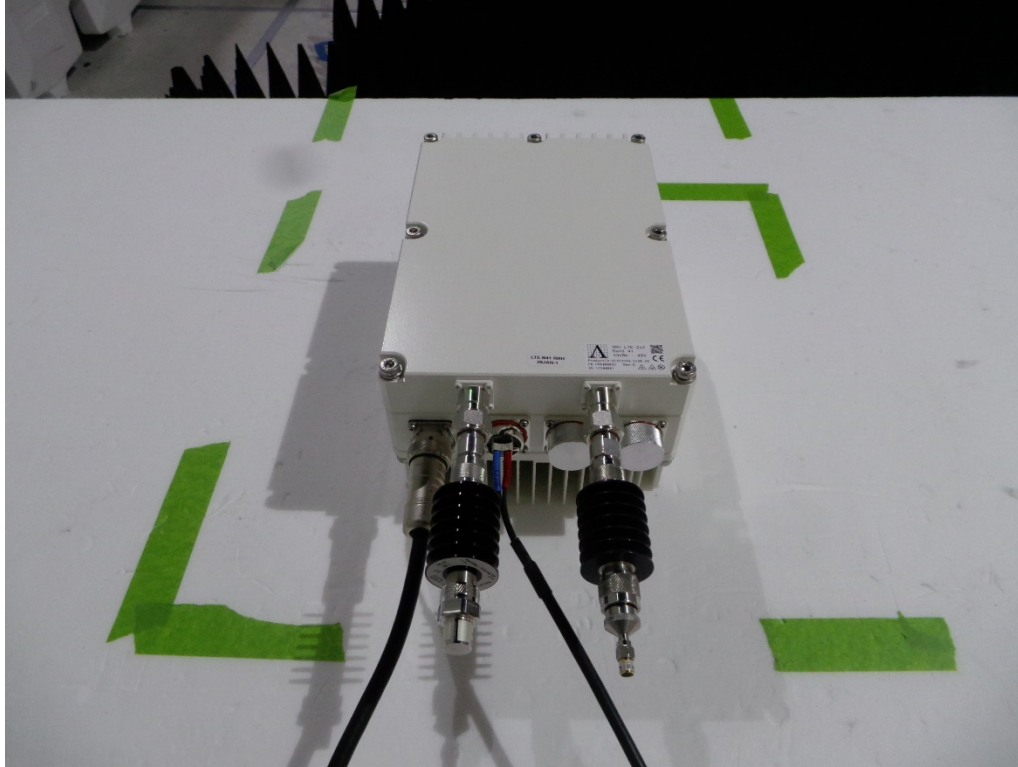

**TEST SETUP PHOTOGRAPHS**

	Tecore Networks FCC ID: QLJ4GNBIOT-086	Model: NB-IoT
Test Set-Up Photos	EUT Type: Remote Radio Head	Page 1 of 3

	<p>Tecore Networks FCC ID: QLJ4GNBIOT-086</p>	<p>Model: NB-IoT</p>
<p>Test Set-Up Photos</p>	<p>EUT Type: Remote Radio Head</p>	<p>Page 2 of 3</p>

	Tecore Networks FCC ID: QLJ4GNBIOT-086	Model: NB-IoT
Test Set-Up Photos	EUT Type: Remote Radio Head	Page 3 of 3