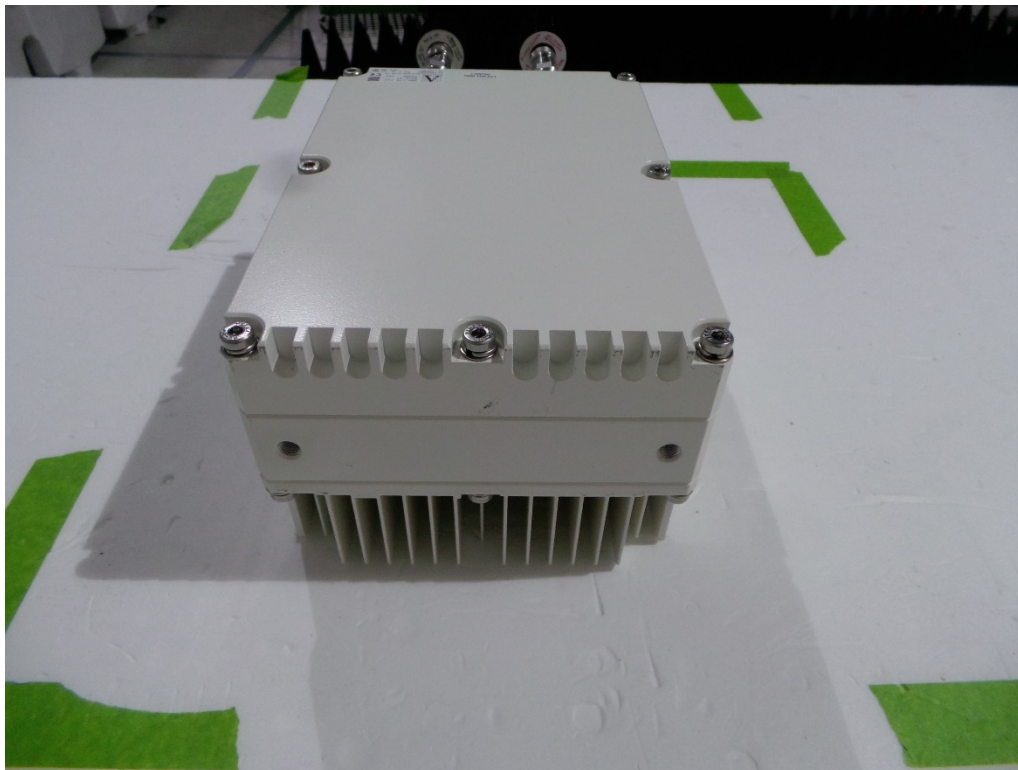

**TEST SETUP PHOTOGRAPHS**

	Tecore Networks FCC ID: QLJ4GNBIOT-086	Model: NB-IoT
Test Set-Up Photos	EUT Type: Remote Radio Head	Page 1 of 3

	<p>Tecore Networks FCC ID: QLJ4GNBIOT-086</p>	<p>Model: NB-IoT</p>
<p>Test Set-Up Photos</p>	<p>EUT Type: Remote Radio Head</p>	<p>Page 2 of 3</p>

	Tecore Networks FCC ID: QLJ4GNBIOT-086	Model: NB-IoT
Test Set-Up Photos	EUT Type: Remote Radio Head	Page 3 of 3