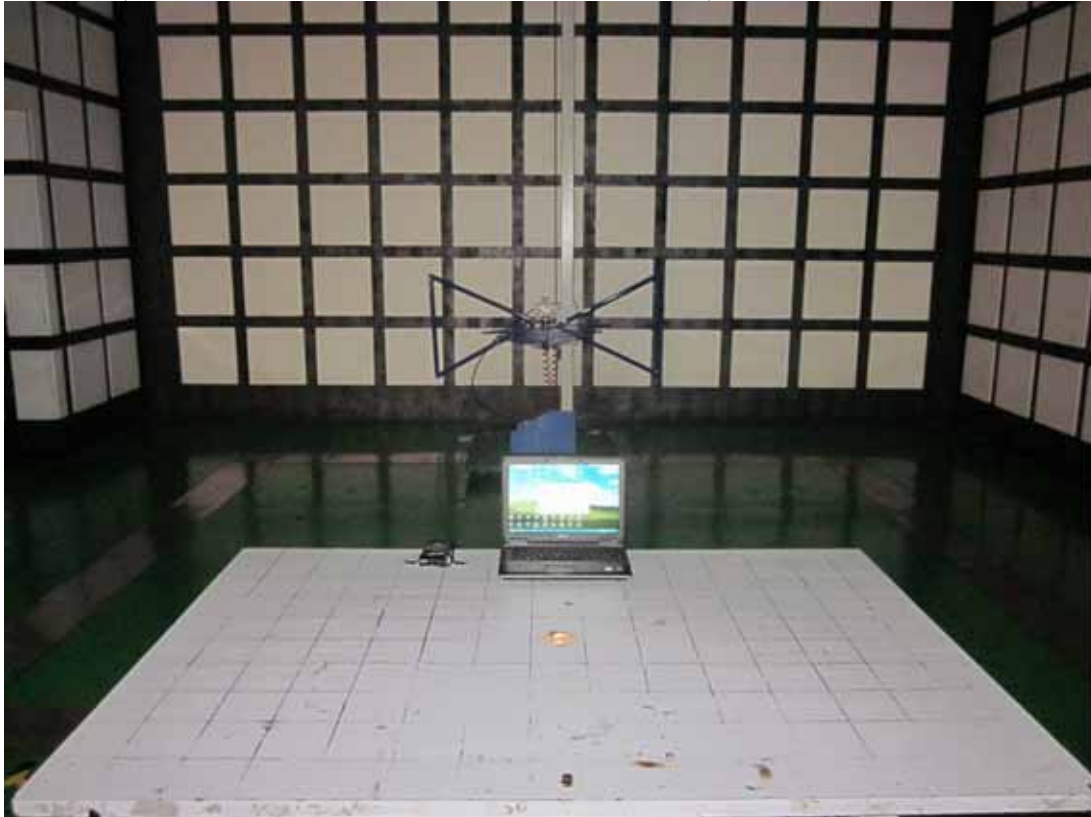

11. PHOTOGRAPH OF TEST

11.1. Photos of Power Line Conducted Emission Test

11.2.Photos of Radiated Emission Test

(At Anechoic 3m Chamber Test 30-1000MHz)

(At Anechoic 3m Chamber Test 1GHz -18GHz)