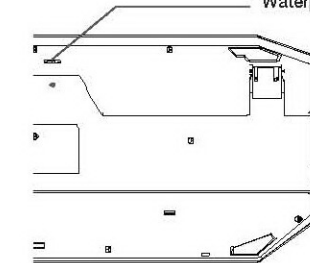

Waterproof guidance holes