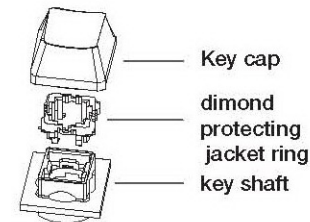

Features

- Dimond protecting jacket ring--mechanical feeling, long life up to 50 million cycles Fulen self-developed and patented technology. By adding the "diamond protecting jacket ring" between key shafts to reach mechanical feelings. No need to add oil, the super lower abrasion rate of the self-lubricated POM material ensure the long life of every keys.