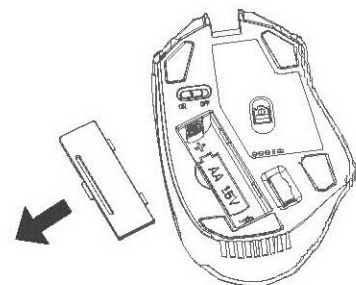

### Package content

- A 1 x Wireless Keyboard
- B 1 x Wireless Mouse
- C 1 x Nano Receiver
- D 3 x AA Battery
- E User manual

A

B

C

D

User Manual

E

### Installation

1

1. Please make sure the On/off button at "OFF" position and then open the mouse battery cover

⚠ Please note the poles of the battery

2

2. Install 1pcs AA battery and then turn the On/off button to "ON" position