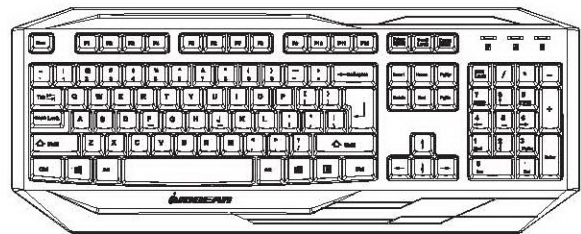

Package content

- A 1 x Wireless Keyboard
- B 1 x Wireless Mouse
- C 1 x Nano Receiver
- D 3 x AA Battery
- E User manual