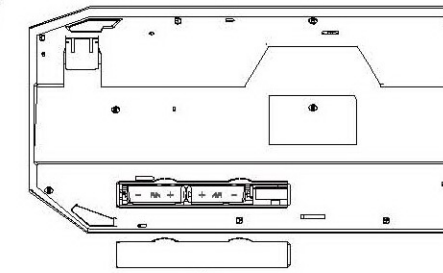

⚠ Please note the poles of the battery

2

2. Install 1pcs AA battery and then turn the On/off button to "ON" position

3

Open the keyboard battery cover and install 2pcs AA batteries and then close the battery cover

⚠ Please note the poles of the battery

4

Plug the nano receiver into an available USB port on your laptop or desktop.