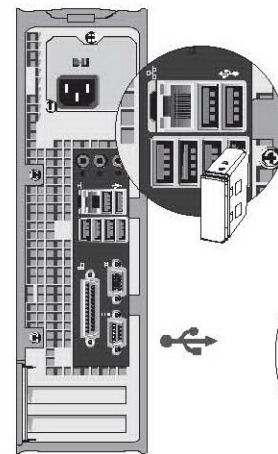

3

Open the keyboard battery cover and install 2pcs AA batteries and then close the battery cover

⚠ Please note the poles of the battery

4

Plug the nano receiver into an available USB port on your laptop or desktop.