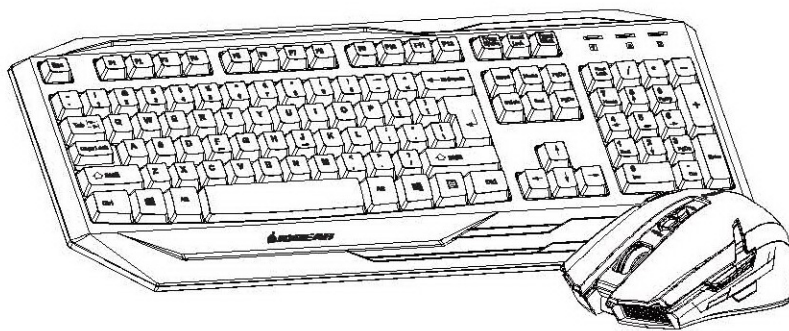

GKM602R

2.4G Wireless Gaming keyboard and Mouse Combo

User Manual