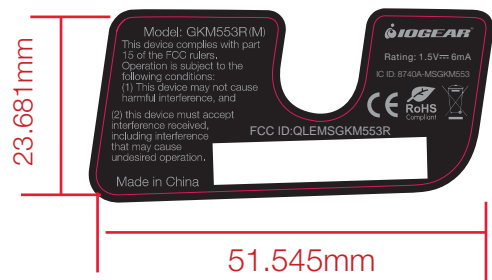

FCC Silkscreen

Wireless Keyboard/Mouse Combo

Model ID: GKM553R

Mouse

贴纸材质：PP，哑膜

贴纸胶水类型：丙烯酸溶剂型永久胶水