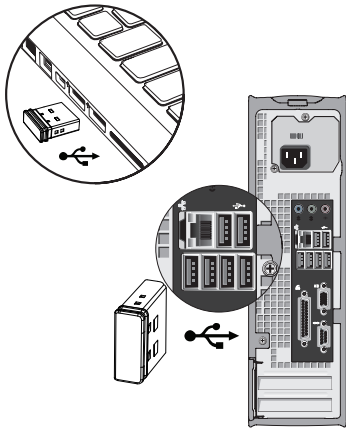

GKM553R(M)
Silent Wireless Mouse

User Guide

Package contents:

- 1× GKM553R(M) Mouse
- 1× Nano receiver
- 1× AA battery
- 1× User guide

Installation

1

please pay attention to the positive and negative polarity

2

Plug the Nano receiver into an available USB port on your laptop or desktop.

Feature

◆ Super silent keys function

◆ 24-month battery life

◆ Automatical sleep energy-saving mode

Time	Sleep status	Power consumption
After 0.2 seconds	First grade	≤ 0.16mA
After 20 seconds	Second grade	≤ 0.1mA

◆ Nano receiver

◆ High precision IR sensor

Technical data

Operation current	6mA	Operation distance	10m
Power supply	1.5V	Resolution	1000dpi
Power consumption	9mW	Engine	IR sensor
Frequency band	2402-2479MHz	Acceleration	≤ 10G

Maintenance