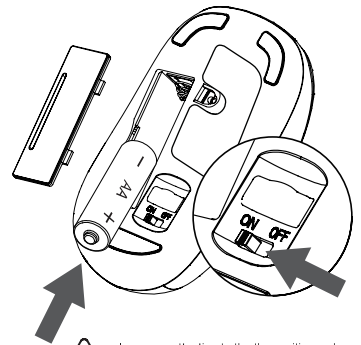

Installation

1

please pay attention to the positive and negative polarity

2

Plug the Nano receiver into an available USB port on your laptop or desktop.