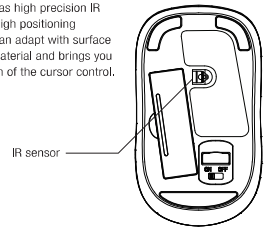

◆ Nano receiver

◆ High precision IR sensor