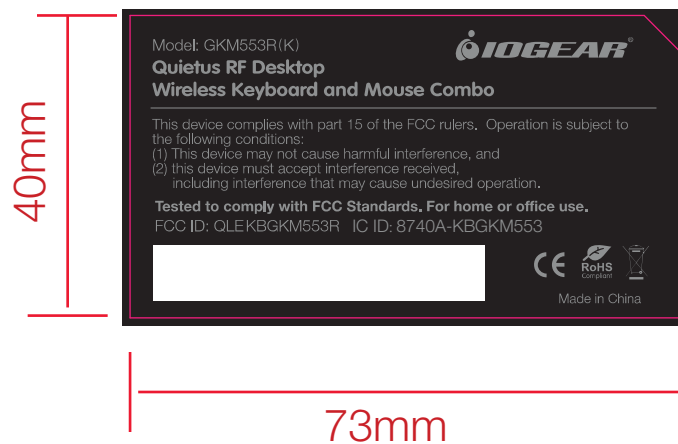

FCC Silkscreen
Wireless Keyboard/Mouse Combo
Model ID: GKM553R

Keyboard

贴纸材质：PP，哑膜
贴纸胶水类型：丙烯酸溶剂型永久胶水

Location

GADSDEN INVESTIGATION INC.
APR 2011
2011-04-20
CHAMBERLAIN
E302021