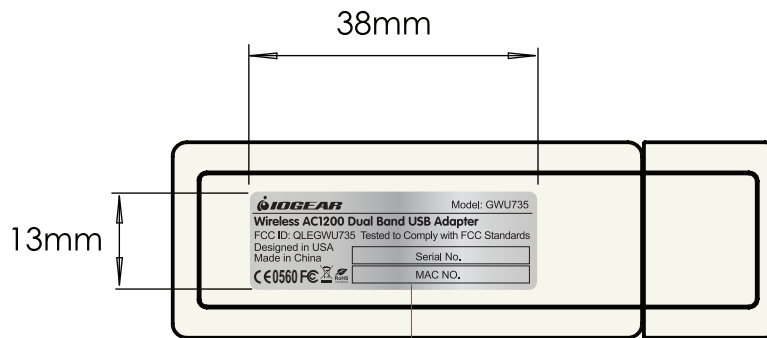

FCC label

Wireless AC1200 Dual Band USB Adapter

Model: GWU735

Silver label
with black text